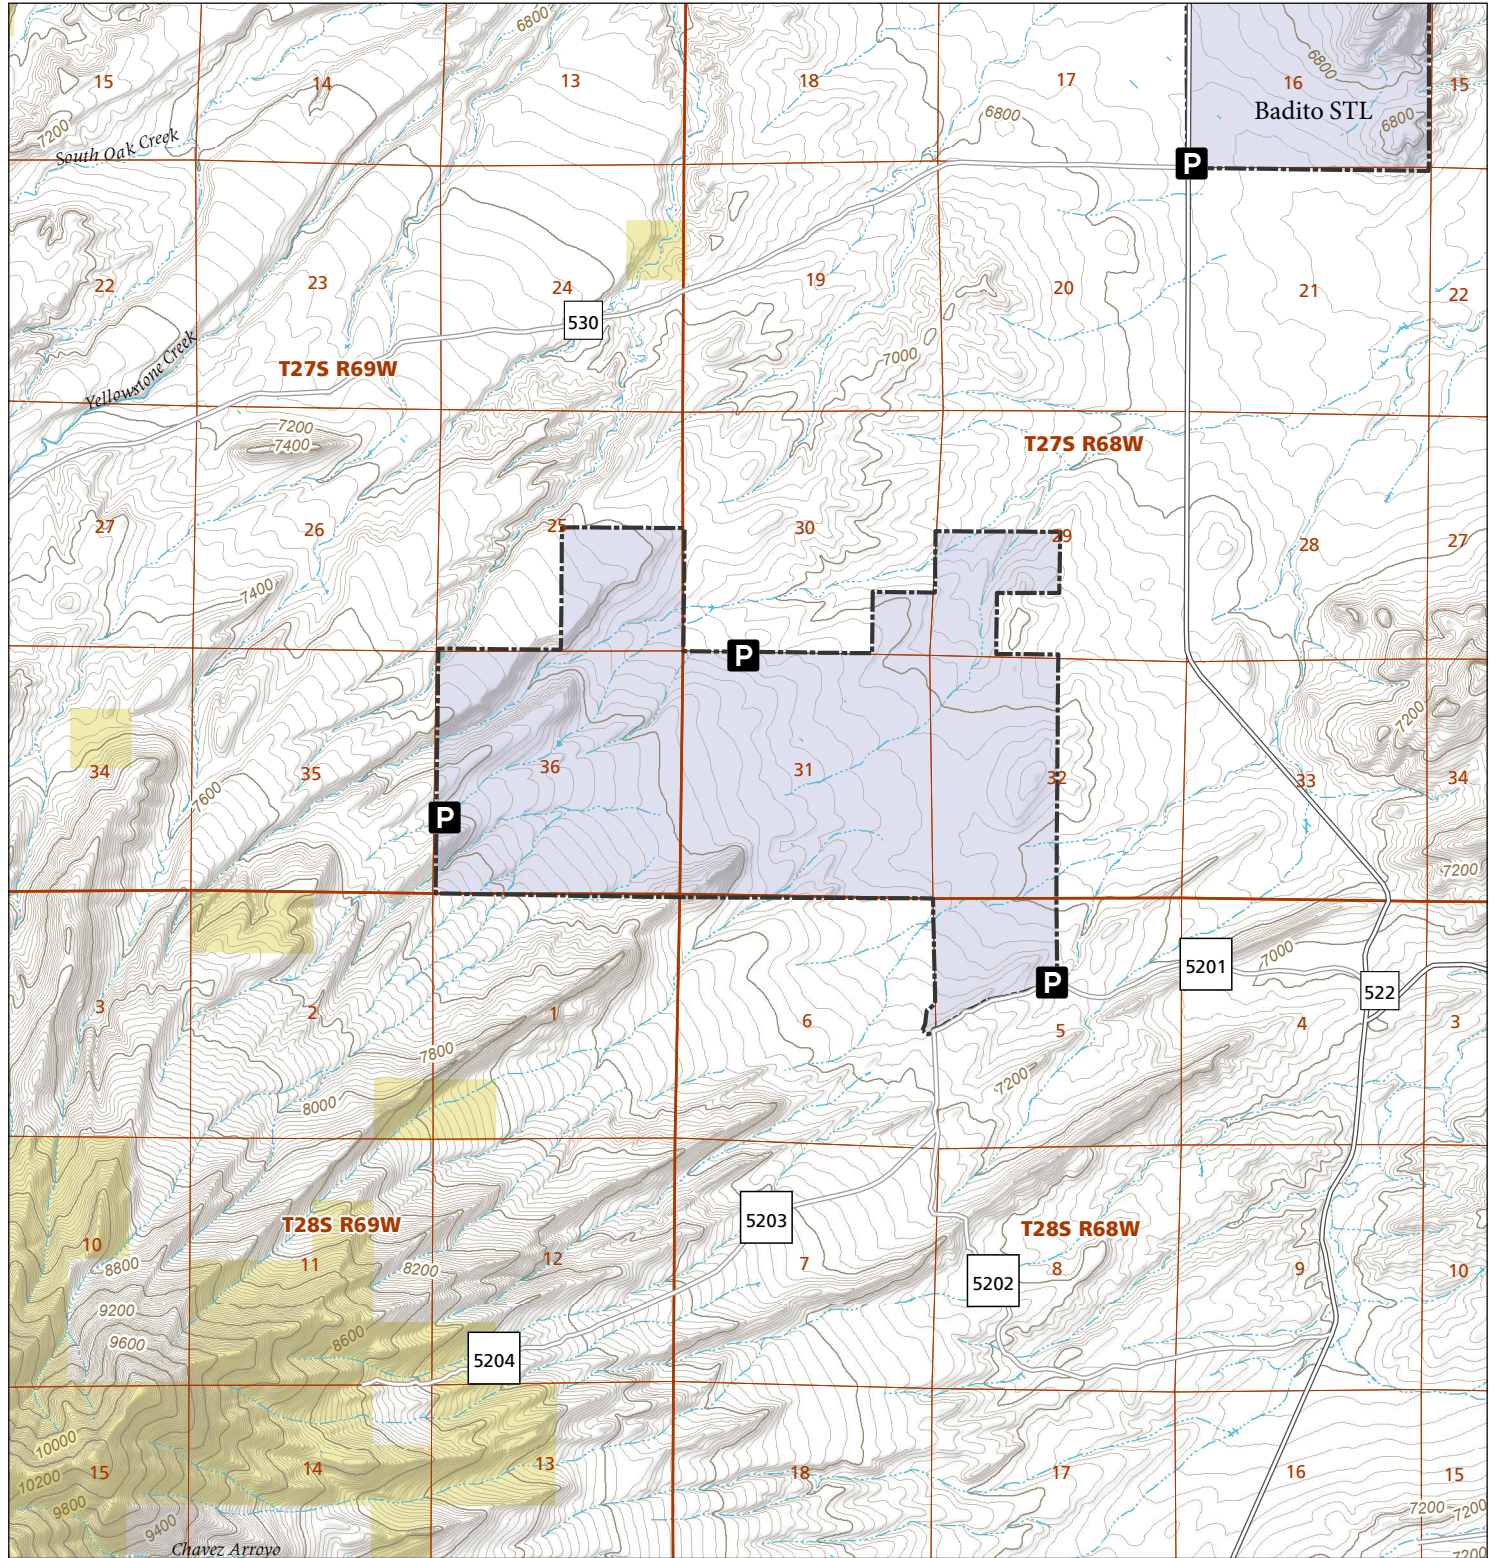

# Guillermo Ranch

## STL Hunting and Fishing Access Program

Please see the current Colorado State Recreation Lands brochure for listing of land use regulations and access points for this property and other SLB parcels open for wildlife related recreation. Also refer to the CPW Fishing and Hunting information brochure for current hunting and fishing regulations.

Map Updated: 8/18/2023

-  STL Boundary
-  BLM
-  Parking
-  No Public Access