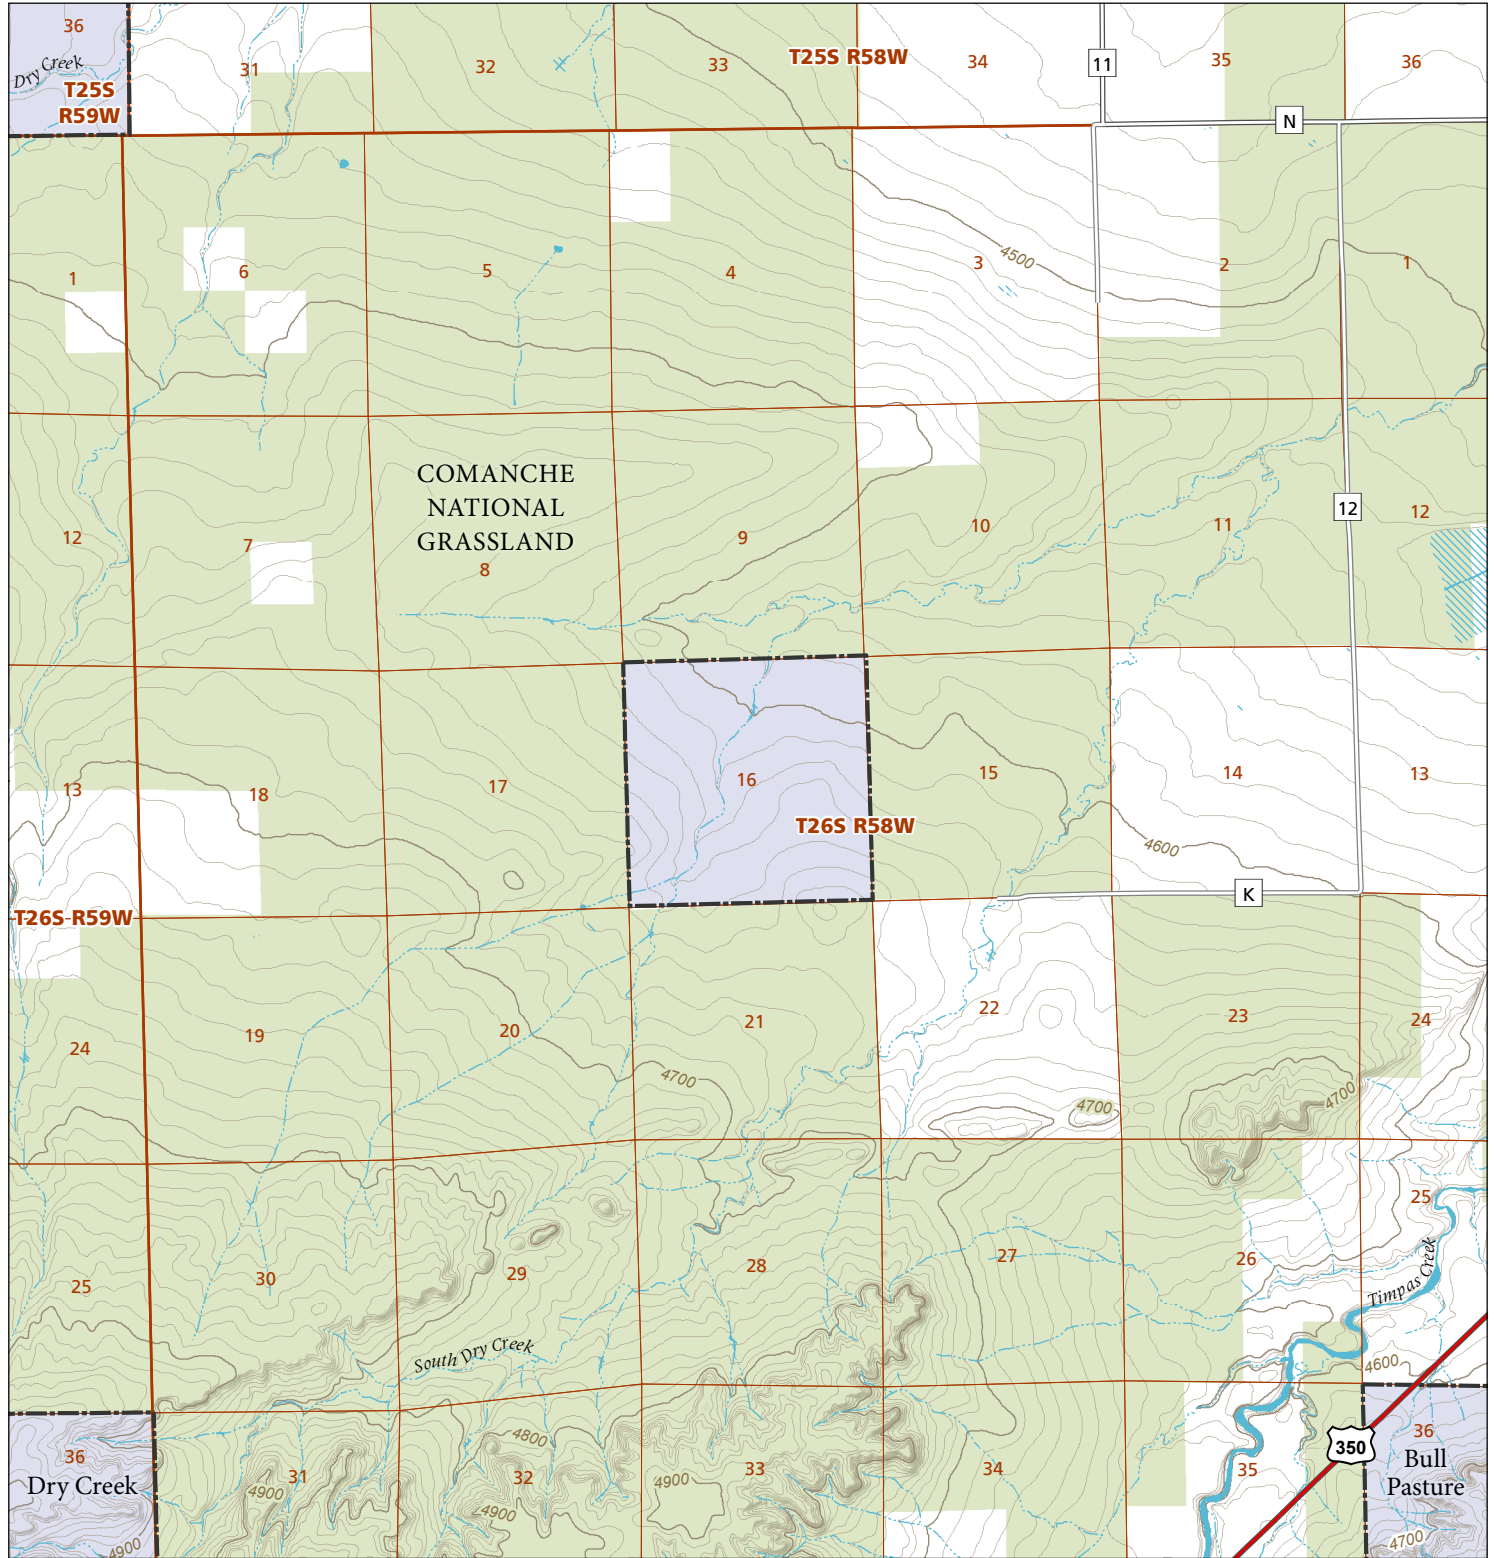

Haight

STL Hunting and Fishing Access Program

Please see the current Colorado State Recreation Lands brochure for listing of land use regulations and access points for this property and other SLB parcels open for wildlife related recreation. Also refer to the CPW Fishing and Hunting information brochure for current hunting and fishing regulations.

Map Updated: 8/24/2023

-  STL Boundary
-  US Forest Service
-  No Public Access