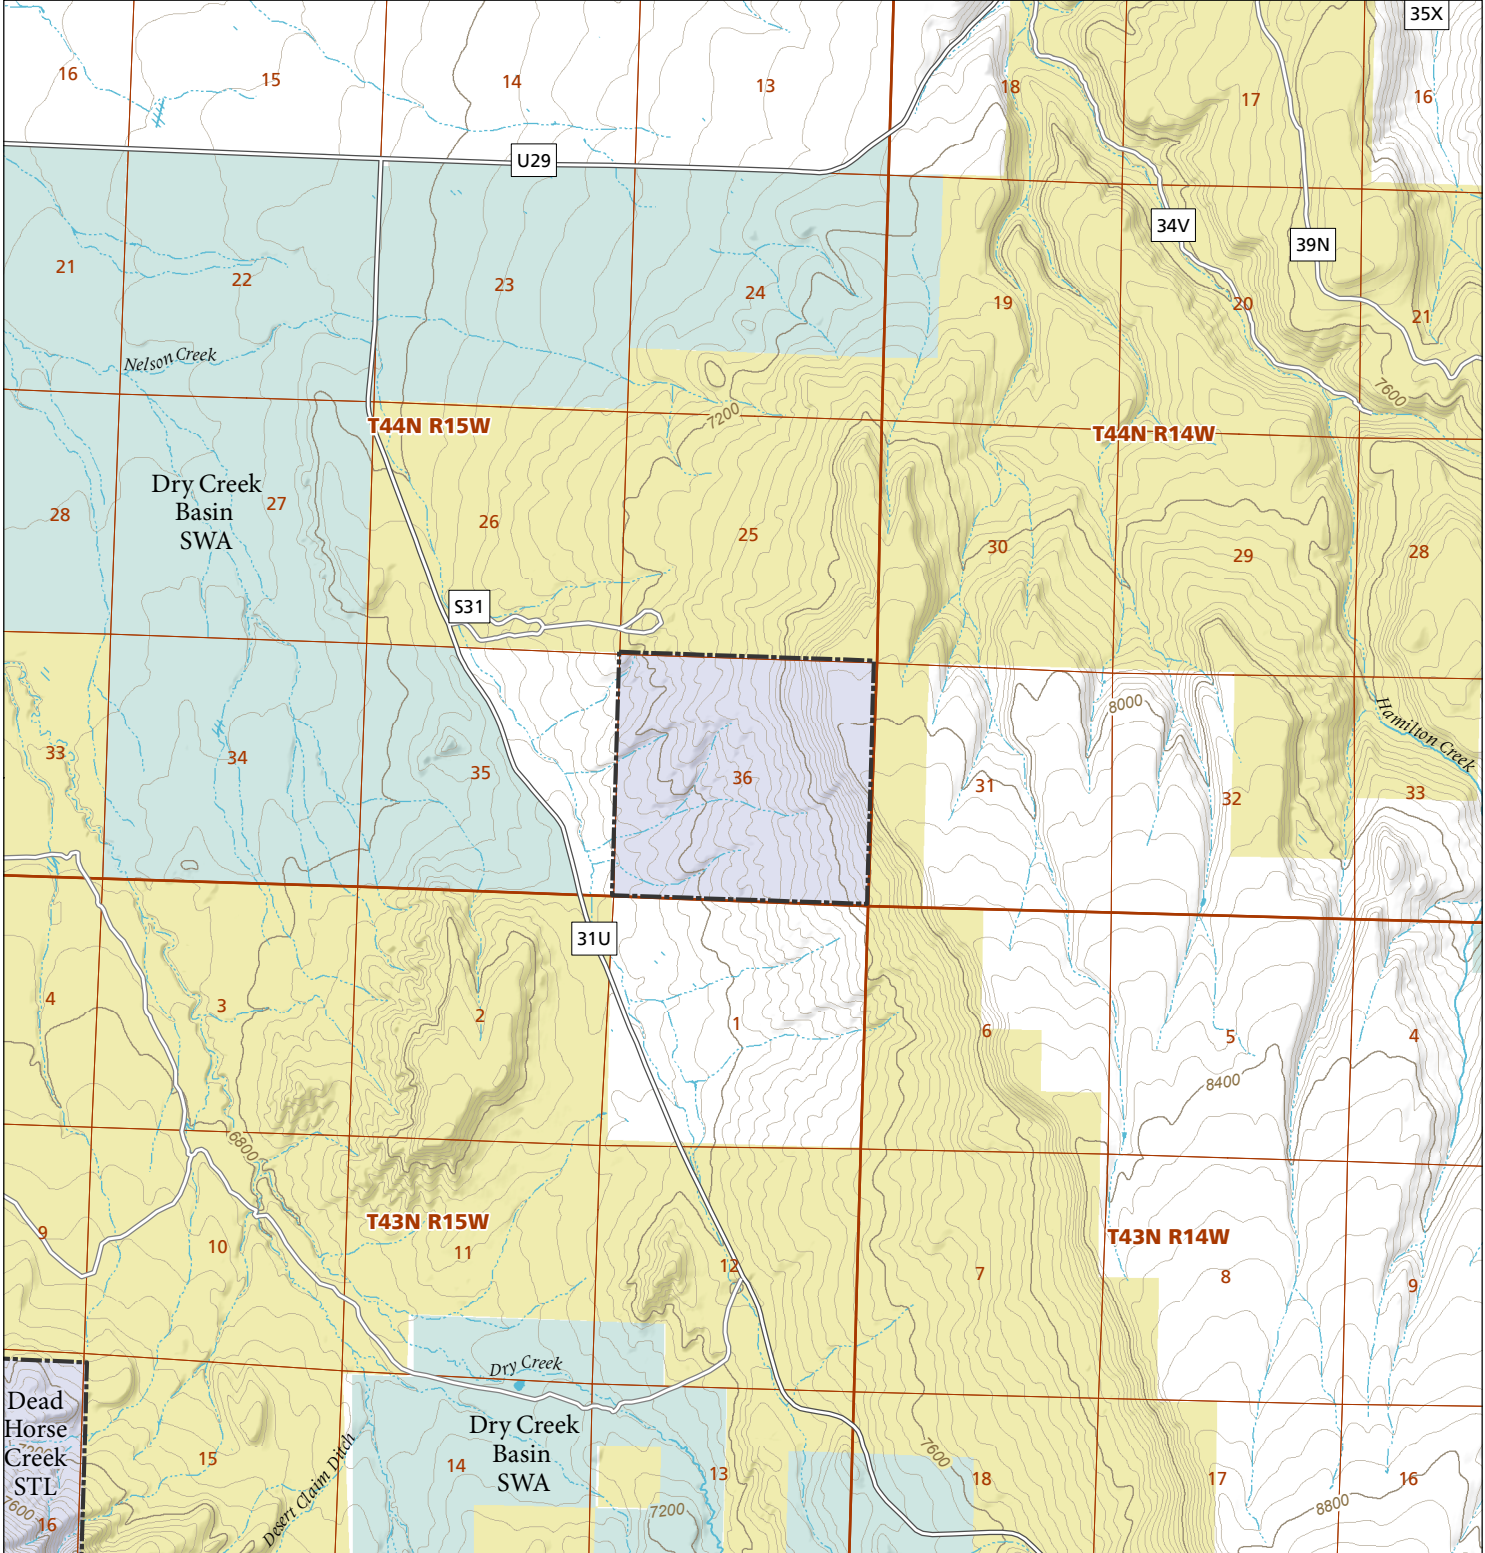

Hamilton Mesa

STL Hunting and Fishing Access Program

Please see the current Colorado State Recreation Lands brochure for listing of land use regulations and access points for this property and other SLB parcels open for wildlife related recreation. Also refer to the CPW Fishing and Hunting information brochure for current hunting and fishing regulations.

Map Updated: 8/10/2023

-  STL Boundary
-  SWA
-  BLM
-  No Public Access