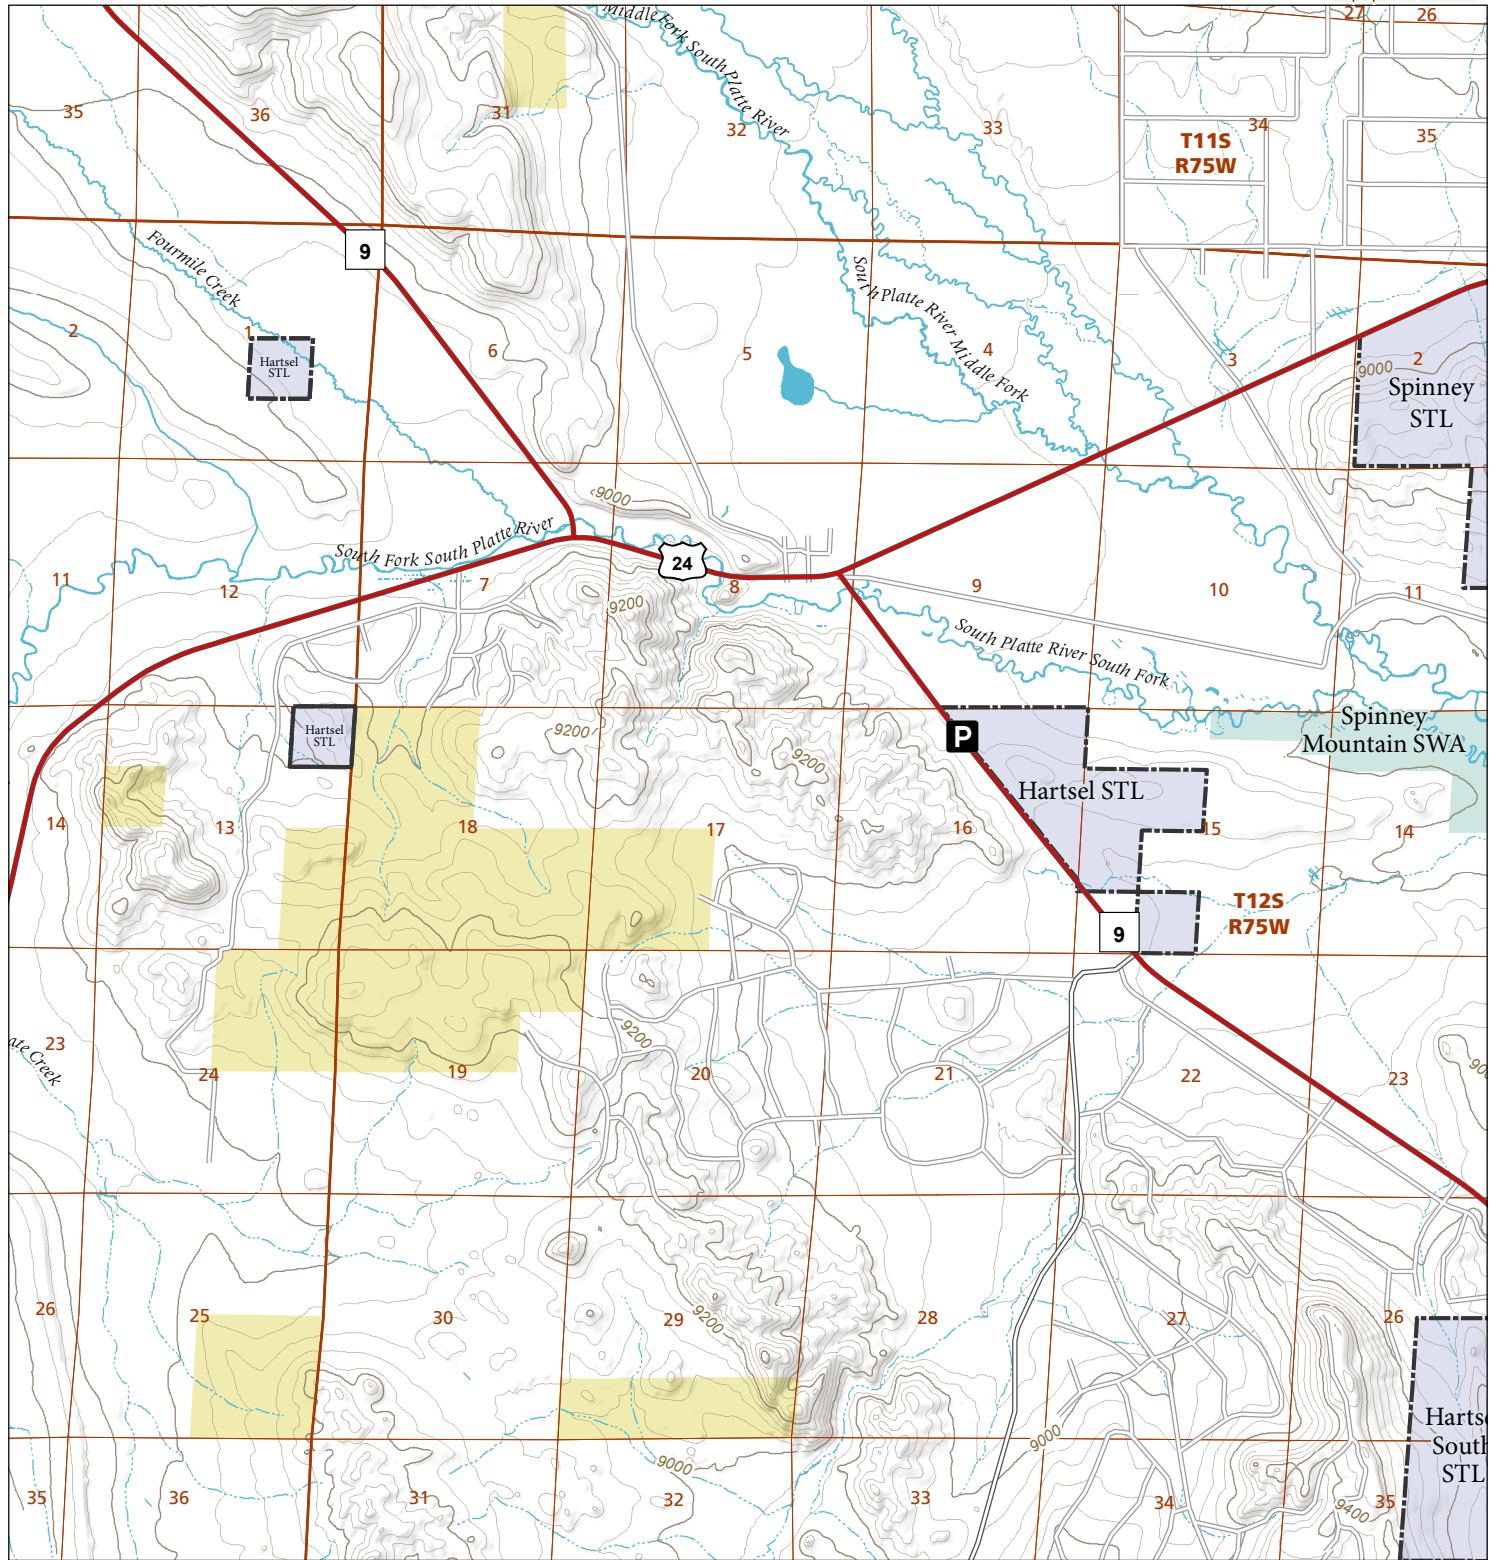

Hartsel

STL Hunting and Fishing Access Program

Please see the current Colorado State Recreation Lands brochure for listing of land use regulations and access points for this property and other SLB parcels open for wildlife related recreation. Also refer to the CPW Fishing and Hunting information brochure for current hunting and fishing regulations.

Map Updated: 7/26/2023

-  STL Boundary
-  SWA
-  Parking
-  BLM
-  No Public Access