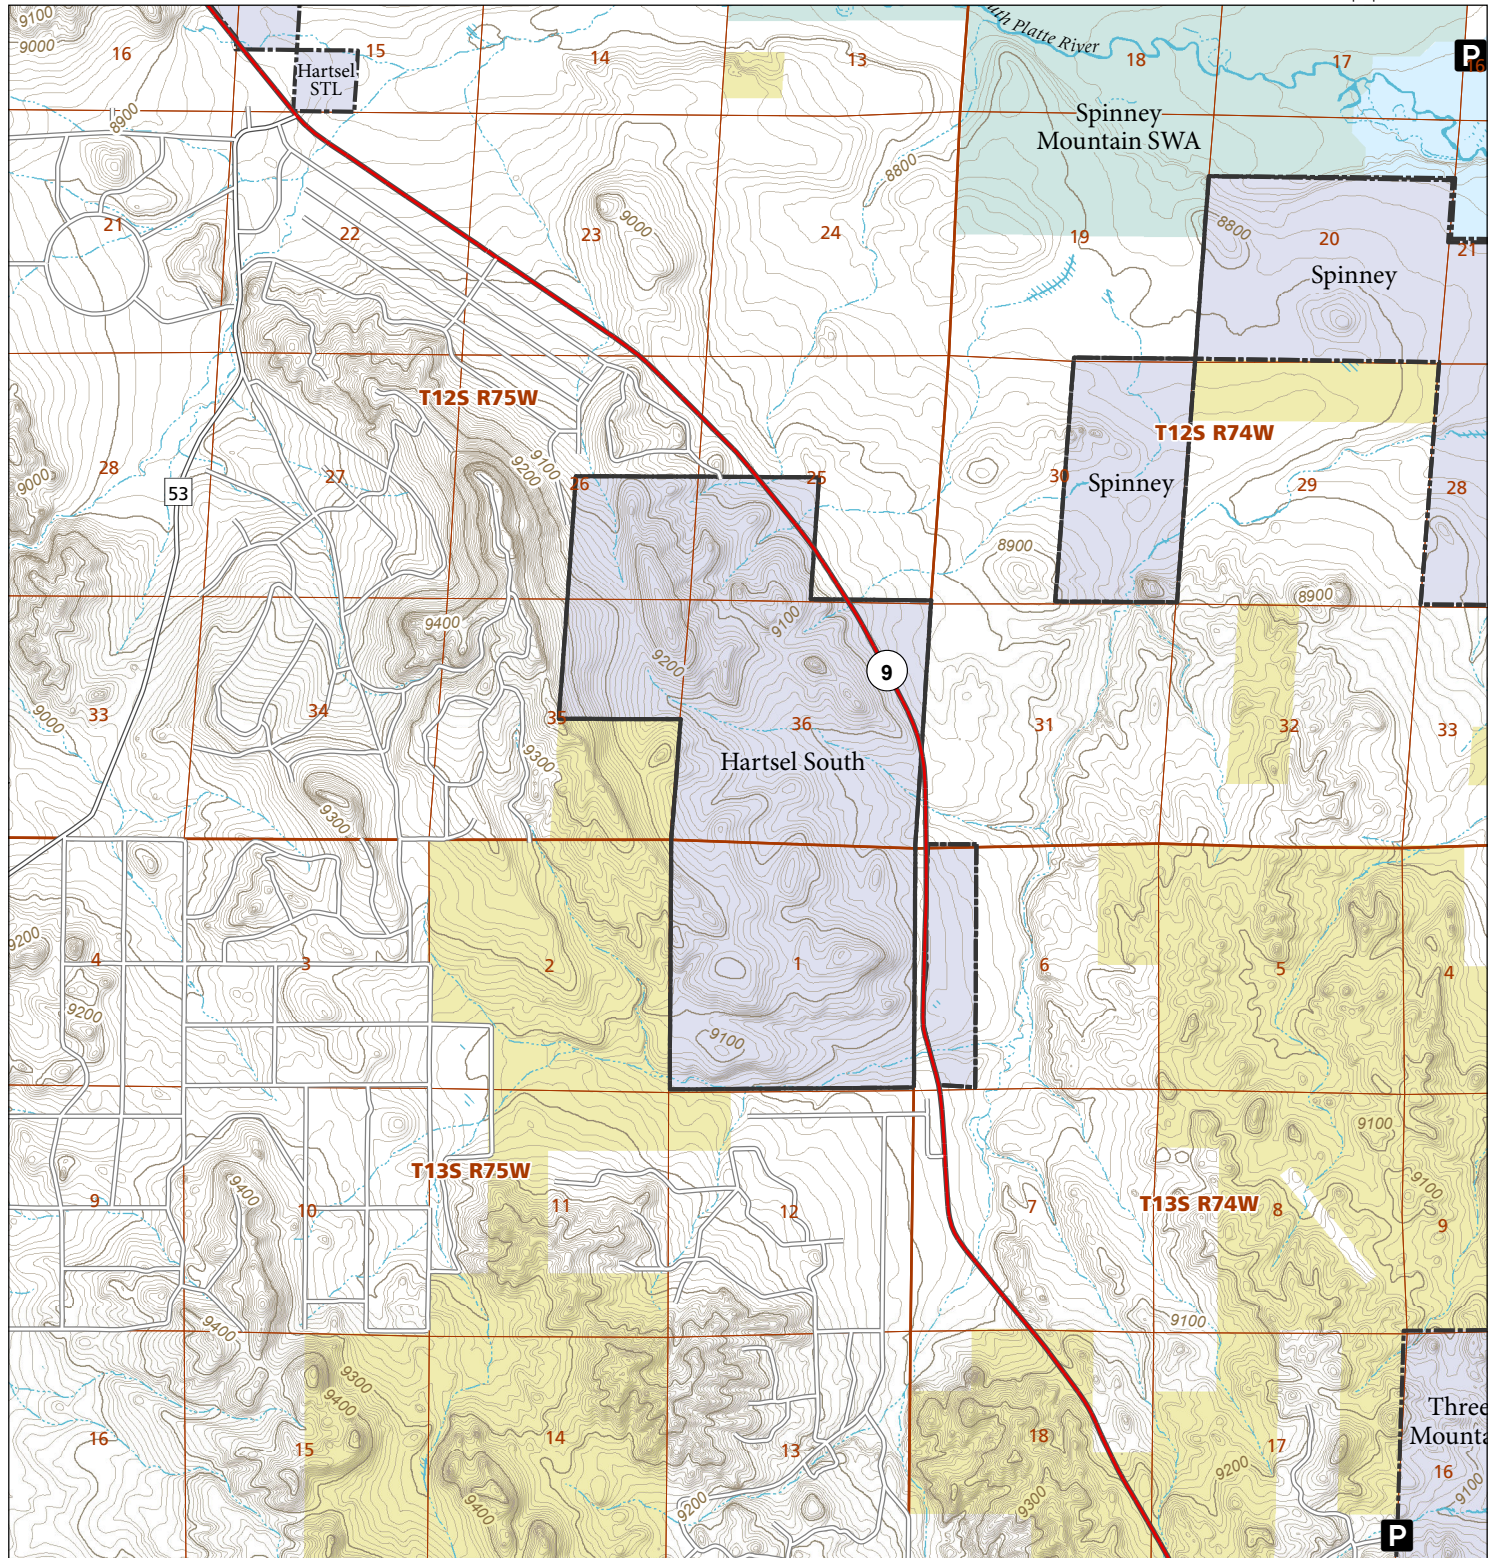

Hartsel South

STL Hunting and Fishing Access Program

Please see the current Colorado State Recreation Lands brochure for listing of land use regulations and access points for this property and other SLB parcels open for wildlife related recreation. Also refer to the CPW Fishing and Hunting information brochure for current hunting and fishing regulations.

Map Updated: 7/26/2023

-  STL Boundary
-  SWA
-  BLM
-  US Forest Service
-  State Park
-  No Public Access