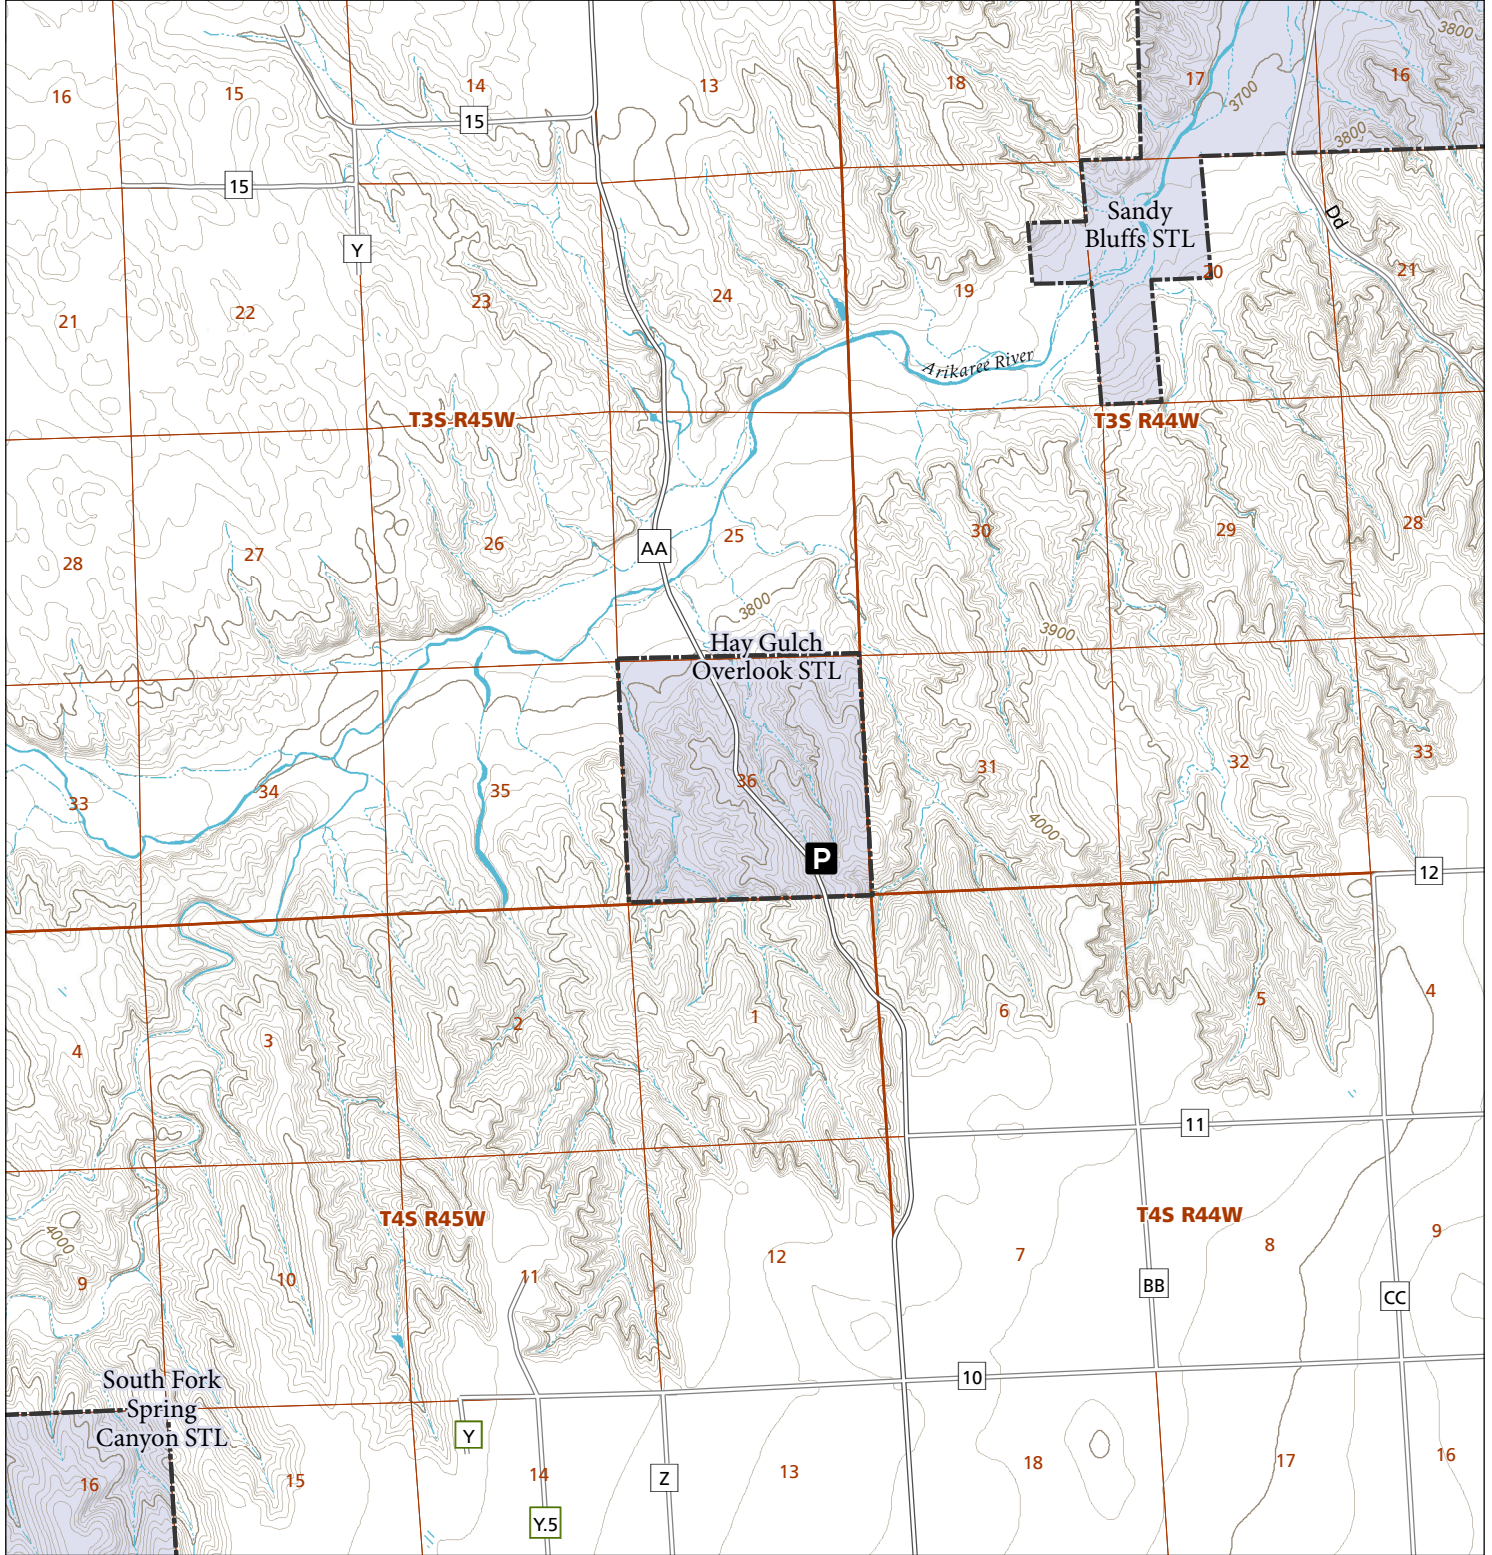

Hay Gulch Overlook

STL Hunting and Fishing Access Program

Please see the current Colorado State Recreation Lands brochure for listing of land use regulations and access points for this property and other SLB parcels open for wildlife related recreation. Also refer to the CPW Fishing and Hunting information brochure for current hunting and fishing

Map Updated: 7/28/2023

-  STL Boundary
-  No Public Access
-  Parking