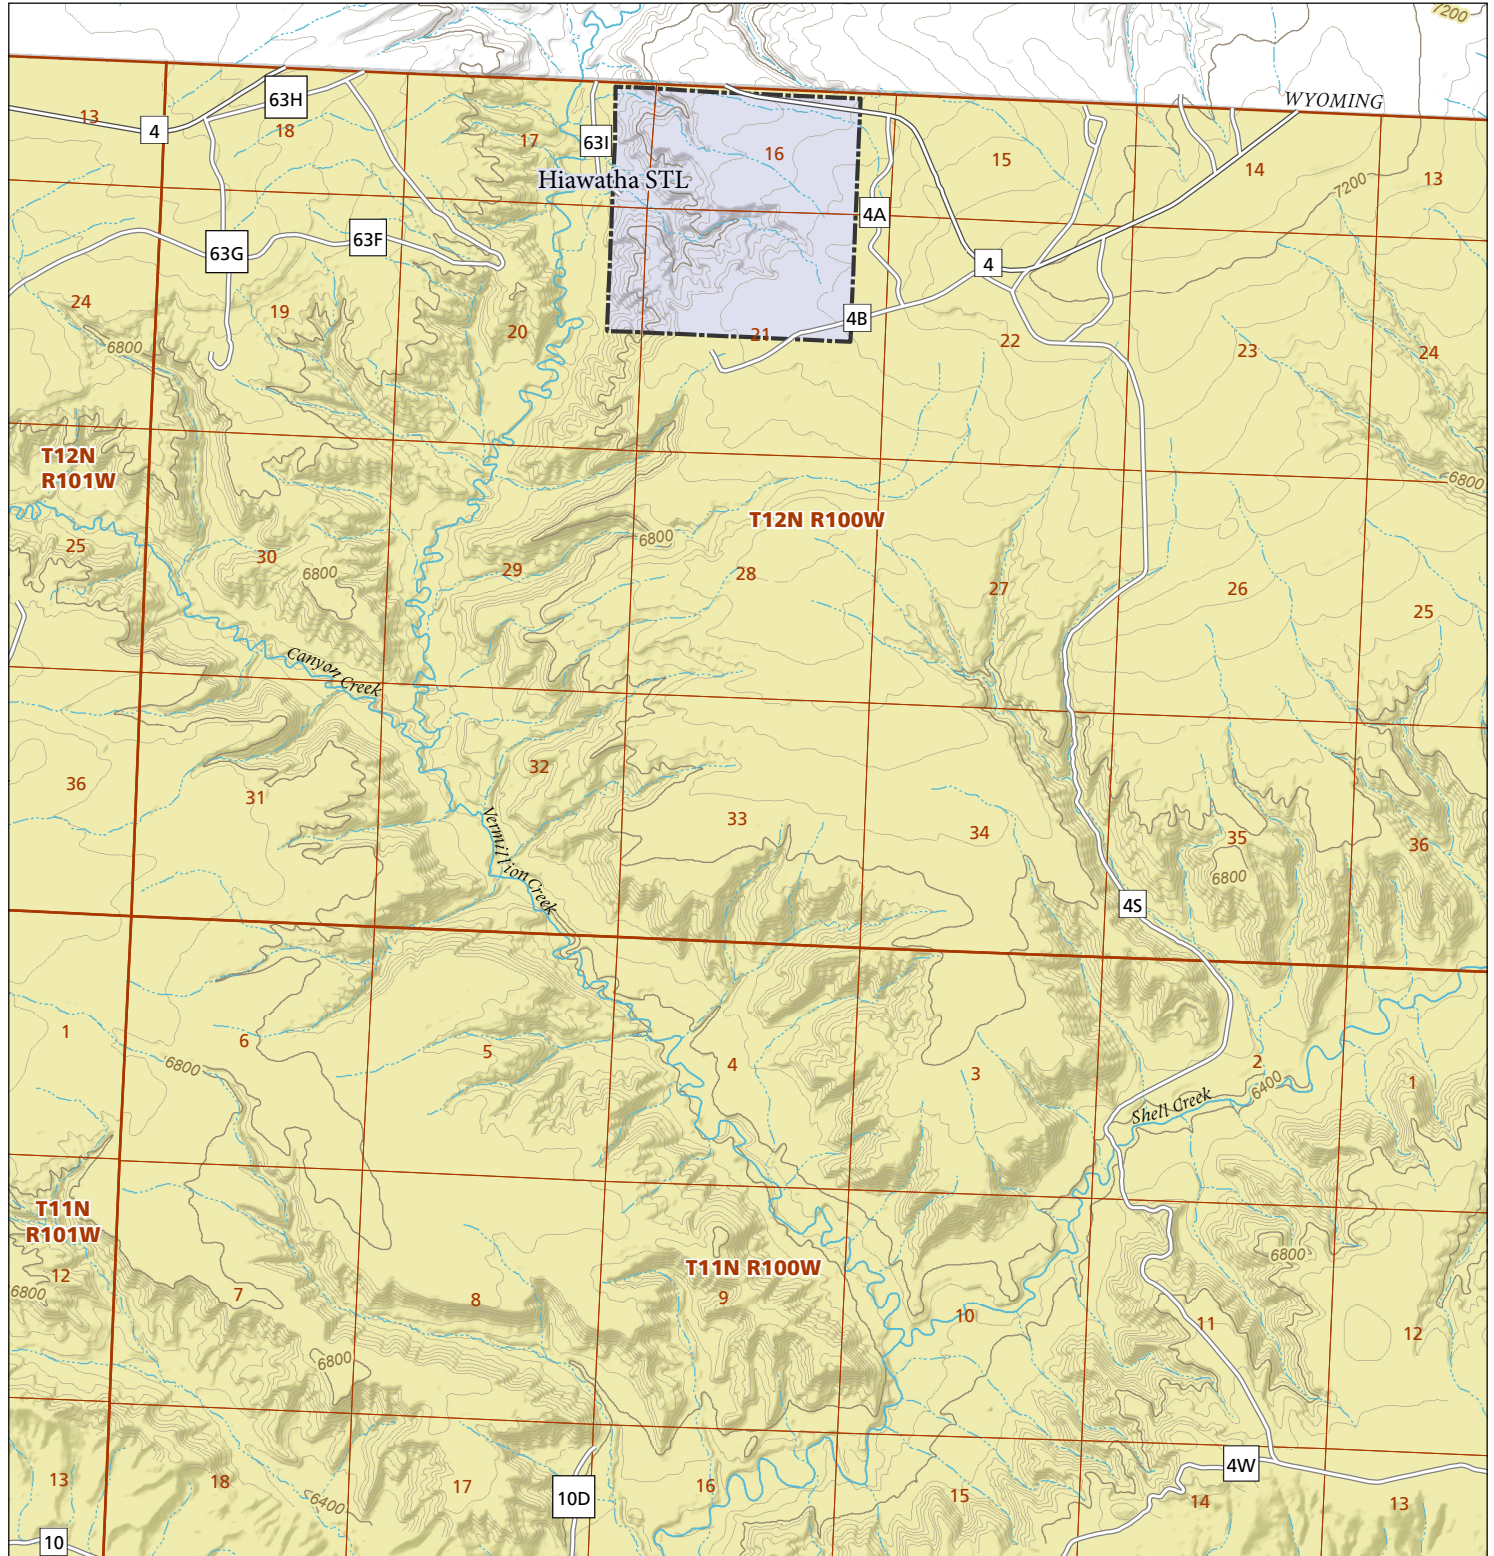

# Hiawatha

## STL Hunting and Fishing Access Program

Please see the current Colorado State Recreation Lands brochure for listing of land use regulations and access points for this property and other SLB parcels open for wildlife related recreation. Also refer to the CPW Fishing and Hunting information brochure for current hunting and fishing regulations.

Map Updated: 9/15/2023

-  STL Boundary
-  BLM
-  No Public Access