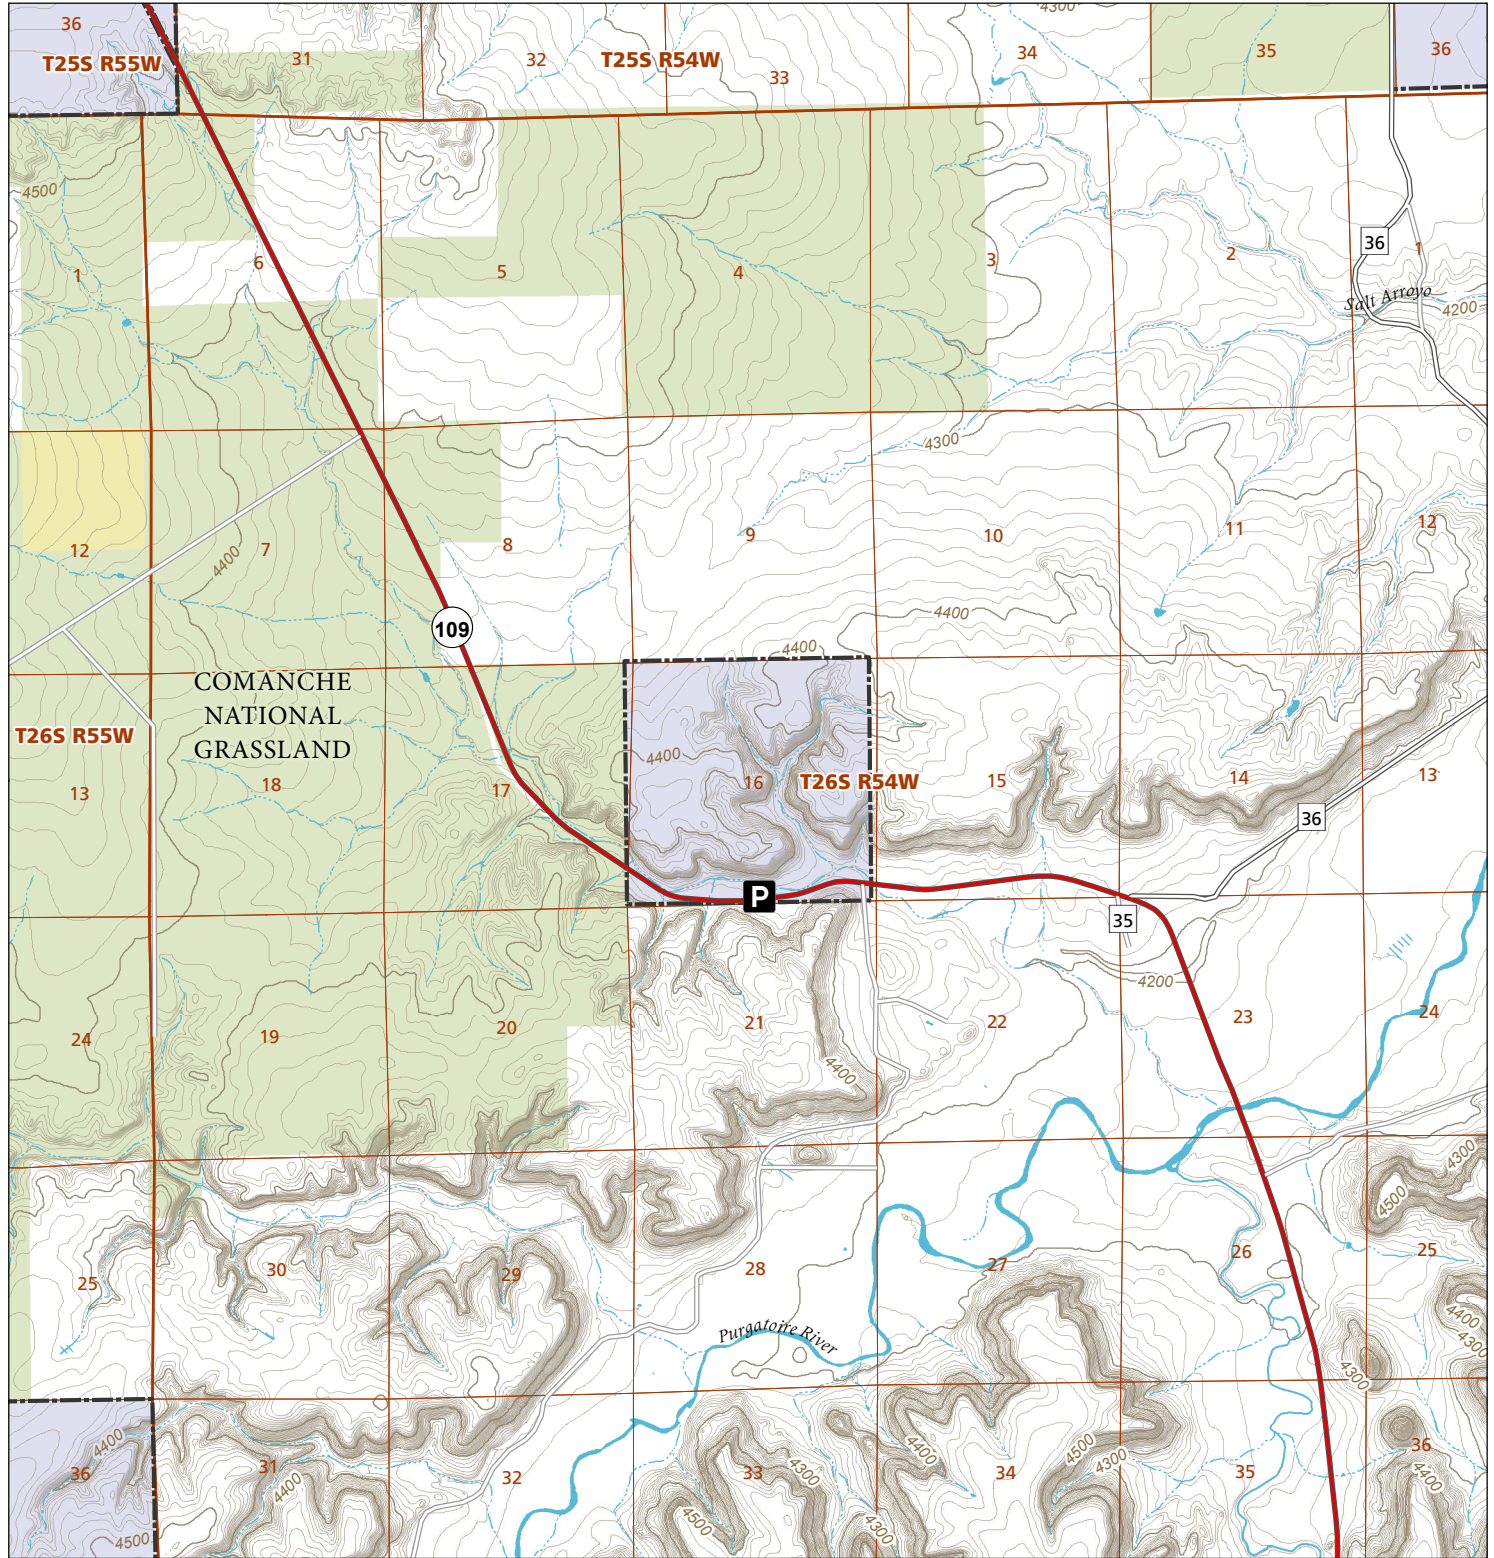

Higbee Canyon

STL Hunting and Fishing Access Program

Please see the current Colorado State Recreation Lands brochure for listing of land use regulations and access points for this property and other SLB parcels open for wildlife related recreation. Also refer to the CPW Fishing and Hunting information brochure for current hunting and fishing regulations.

Map Updated: 8/24/2023

-  STL Boundary
-  BLM
-  Parking
-  US Forest Service
-  No Public Access