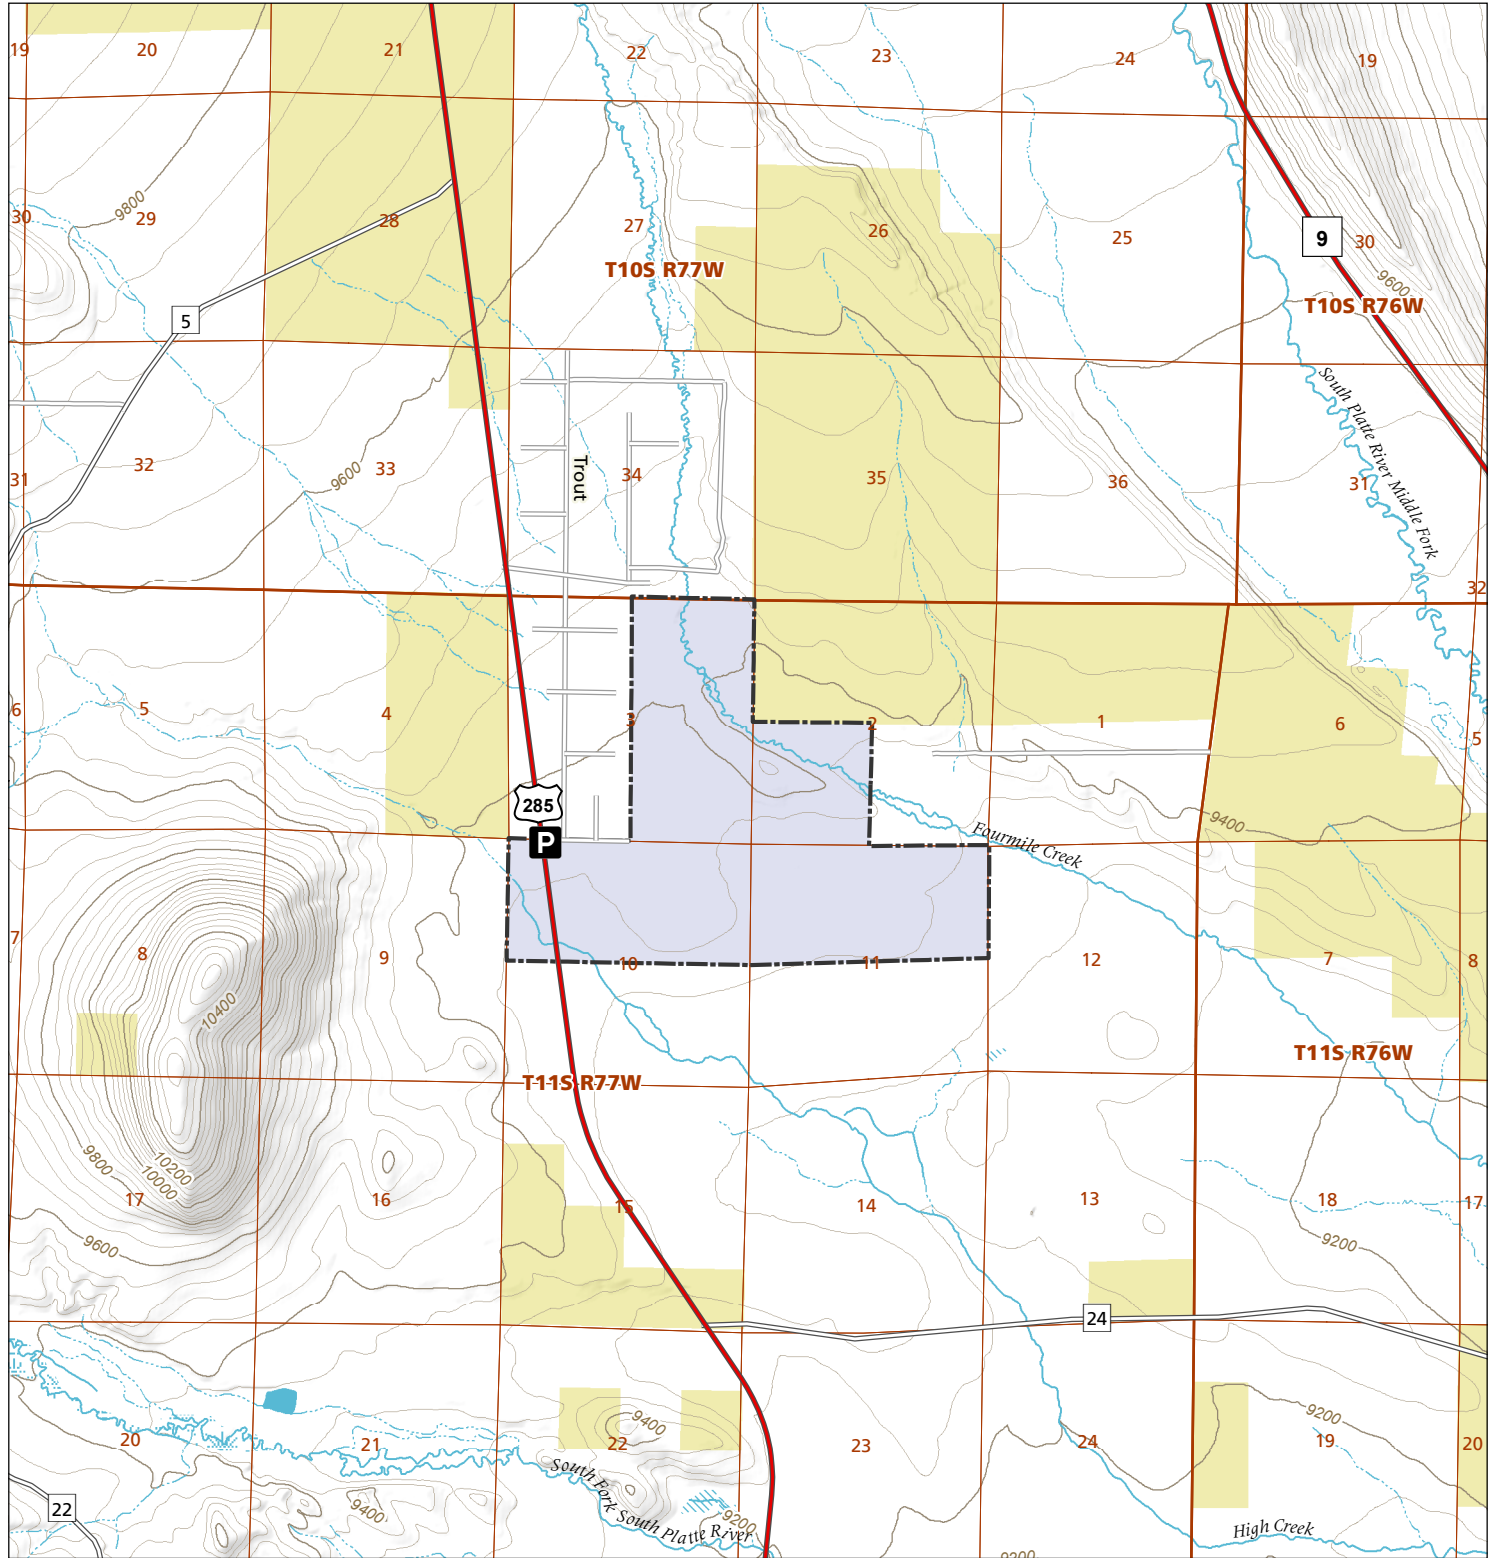

High Creek

STL Hunting and Fishing Access Program

Please see the current Colorado State Recreation Lands brochure for listing of land use regulations and access points for this property and other SLB parcels open for wildlife related recreation. Also refer to the CPW Fishing and Hunting information brochure for current hunting and fishing regulations.

Map Updated: 7/28/2023

-  STL Boundary
-  BLM
-  Parking
-  Private