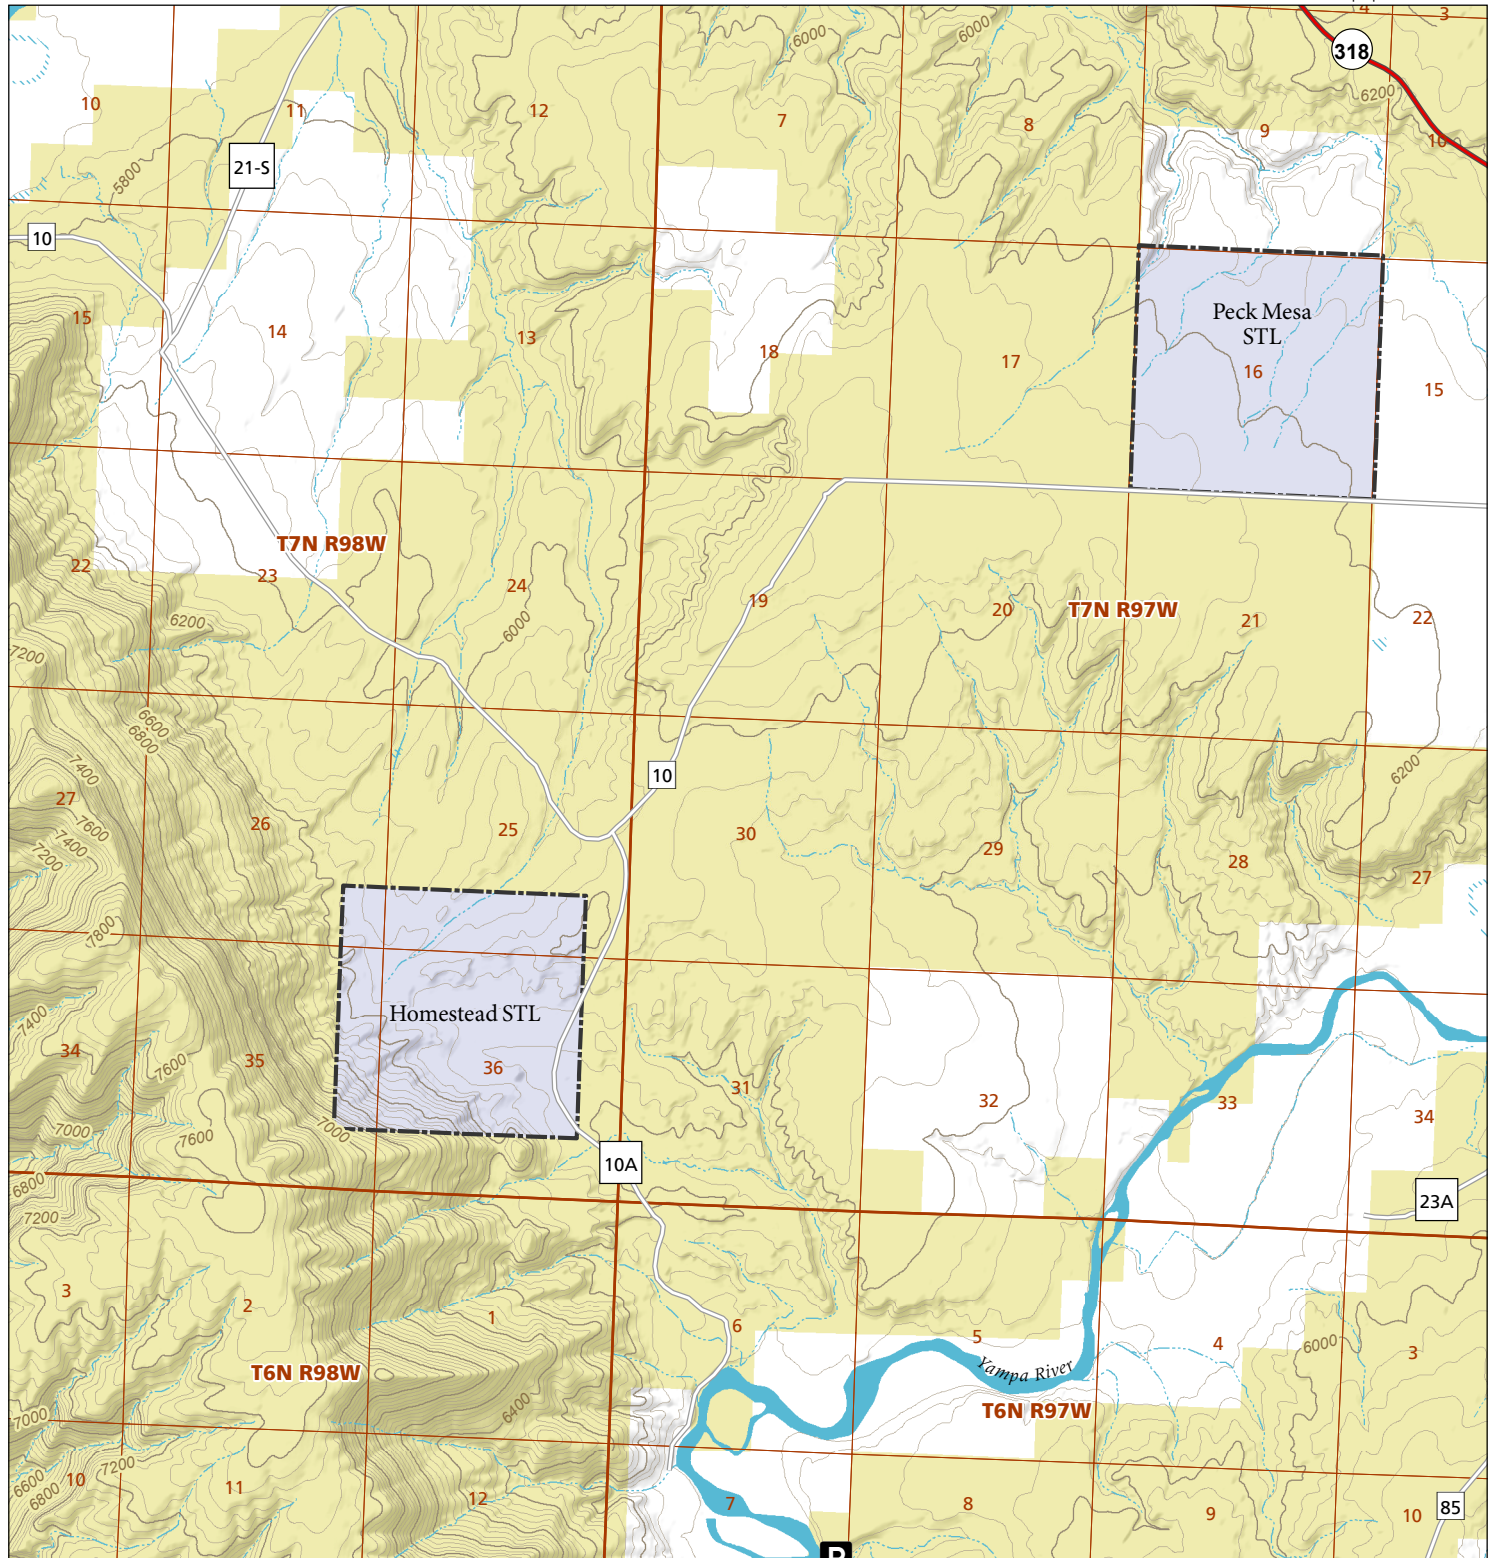

# Homestead & Peck Mesa

## STL Hunting and Fishing Access Program

Please see the current Colorado State Recreation Lands brochure for listing of land use regulations and access points for this property and other SLB parcels open for wildlife related recreation. Also refer to the CPW Fishing and Hunting information brochure for current hunting and fishing regulations.

Map Updated: 9/15/2023

-  STL Boundary
-  BLM
-  No Public Access