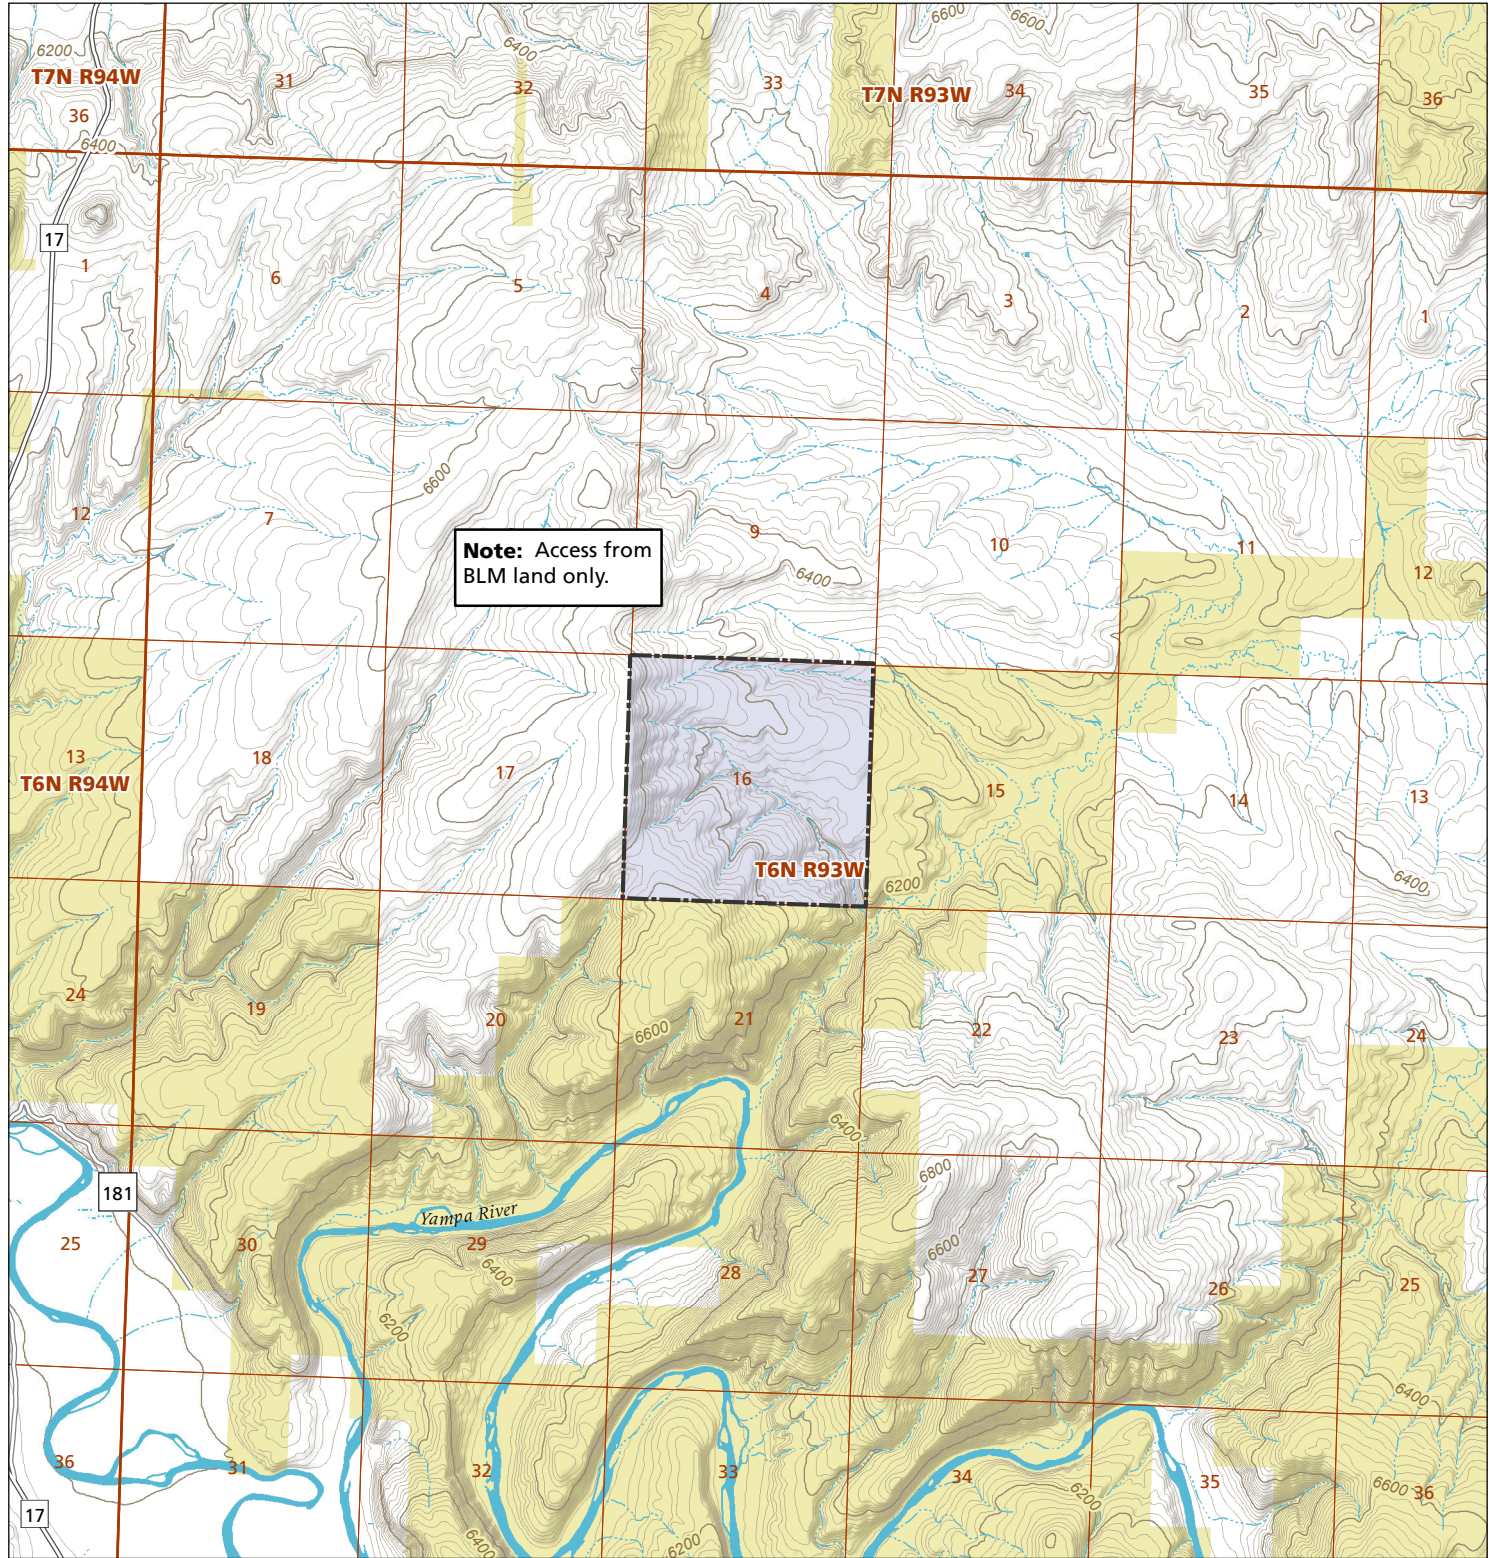

# Horse Gulch

## STL Hunting and Fishing Access Program

Please see the current Colorado State Recreation Lands brochure for listing of land use regulations and access points for this property and other SLB parcels open for wildlife related recreation. Also refer to the CPW Fishing and Hunting information brochure for current hunting and fishing regulations.

Map Updated: 9/15/2023

-  STL Boundary
-  BLM
-  Parking
-  No Public Access