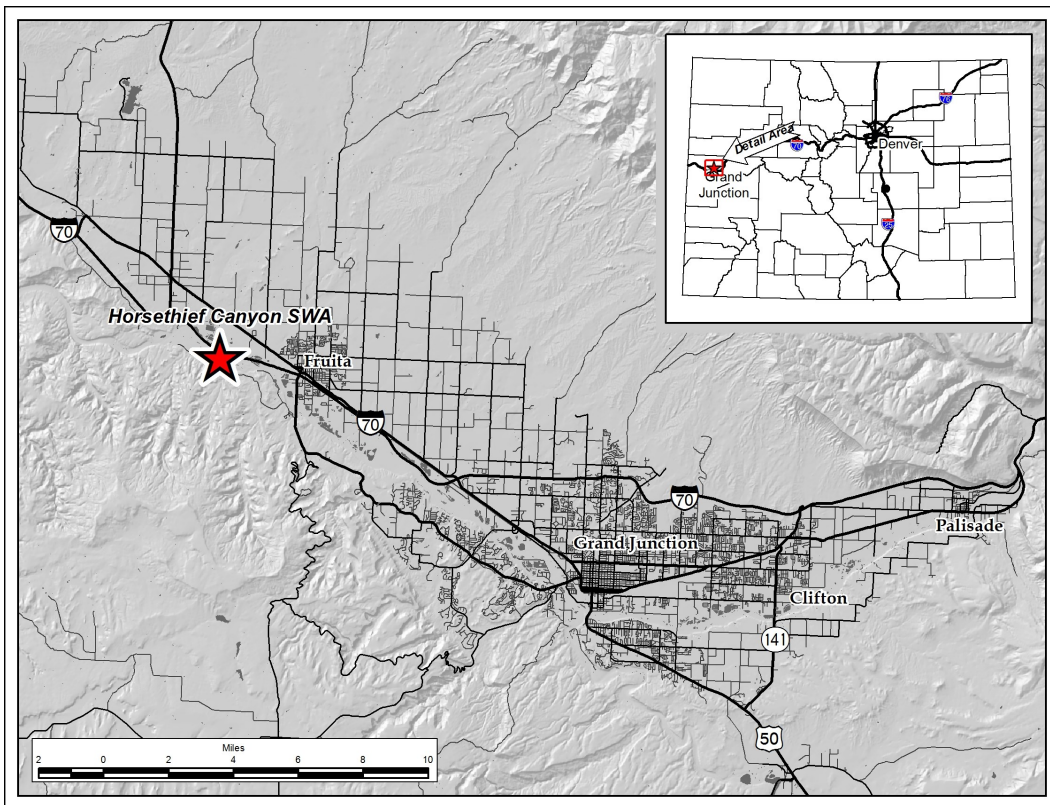

Horsethief Canyon State Wildlife Area

Map Updated: 8/5/2021

	SWA Boundary		Info Source
	BLM		Parking
	No Public Access		Restroom
	Trail		Wildlife Viewing
			Hunting Blind

0 0.5 1
Miles

Horsethief Canyon SWA – Mesa County

From Interstate 70 at Fruita (Exit 19), go 1 mile south on Highway 340 to the entrance. Take the access road 4 miles.

Wildlife Area Offers:

Fishing:	Warmwater
Hunting:	Waterfowl, Dove, Deer,
(GMU 40)	Coyote, Rabbit, Pheasant
Recreation:	Watchable Wildlife