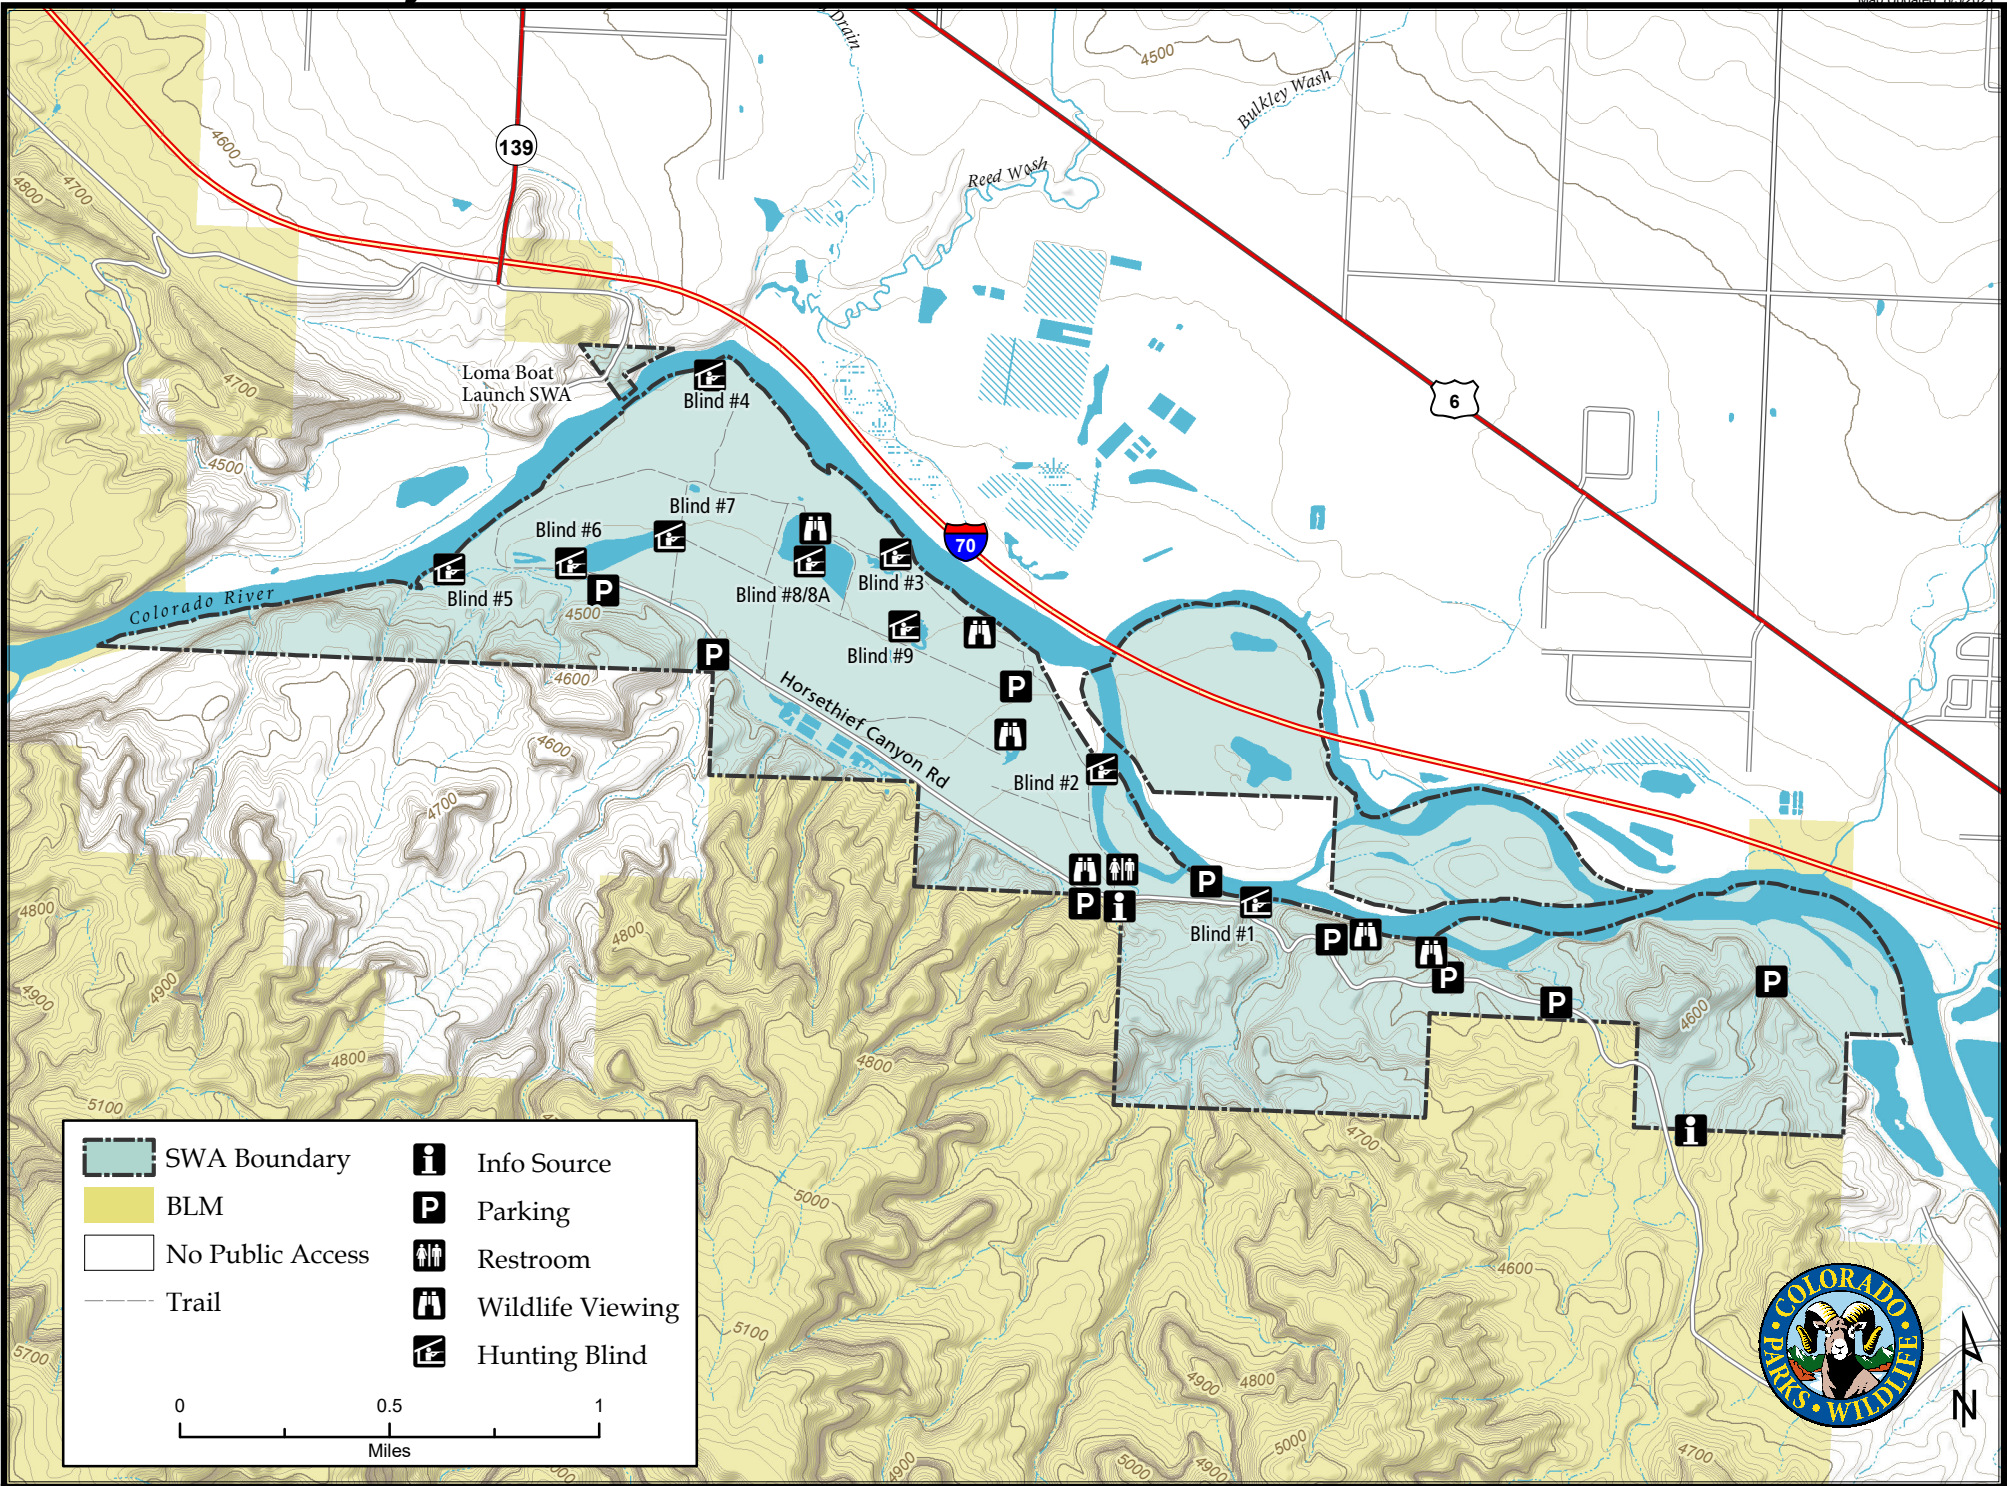

Horsethief Canyon State Wildlife Area

Map Updated: 8/5/2021

	SWA Boundary		Info Source
	BLM		Parking
	No Public Access		Restroom
	Trail		Wildlife Viewing
			Hunting Blind

0 0.5 1
Miles

Horsethief Canyon SWA – Mesa County

From Interstate 70 at Fruita (Exit 19), go 1 mile south on Highway 340 to the entrance. Take the access road 4 miles.

Wildlife Area Offers:

Fishing:	Warmwater
Hunting:	Waterfowl, Dove, Deer,
(GMU 40)	Coyote, Rabbit, Pheasant
Recreation:	Watchable Wildlife

More Information:

CPW Office (Grand Junction): (970) 255-6100
 Website: <https://cpw.state.co.us/>

Restrictions:

- A. Public access is prohibited from March 15 through July 15 as posted except while spring turkey hunting.
- B. Public access is prohibited between sunset and sunrise, except while fishing and hunting.
- C. All turkey hunting; and waterfowl hunting west of Blind #1 south of the Colorado River are allowed by reservation only.
- D. All turkey hunters; and waterfowl hunters west of Blind #1 south of the Colorado River must comply with the Hunter Reservation System and reservations must be made through the Hunter Reservation System in accordance with #901.A of these regulations.
- E. Waterfowl hunting is prohibited from Wednesday through Friday of each week, except for on Thanksgiving Day, Christmas Day, and New Year's Day.
- F. Hunting is allowed with shotguns, hand-held bows, and muzzle-loading rifles or by falconry.
- G. Quail hunting is prohibited.
- H. Discharge of firearms or bows is prohibited in the designated safety zones, or as posted.
- I. Dogs are allowed but must be kept under control on a physical leash by the handler at all times except as authorized in #900(C)(15).
- J. Public access to Horsethief Canyon State Wildlife Area is exempt from requirements set forth in section #900(C)1 of these regulations.