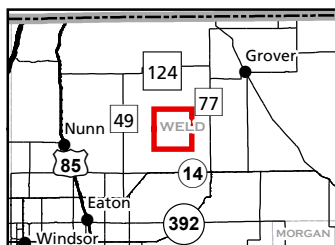

Howard Creek & Stone Corral

STL Hunting and Fishing Access Program

Please see the current Colorado State Recreation Lands brochure for listing of land use regulations and access points for this property and other SLB parcels open for wildlife related recreation. Also refer to the CPW Fishing and Hunting information brochure for current hunting and fishing regulations.

Map Updated: 8/4/2023

- STL Boundary
- US Forest Service
- Parking
- No Public Access