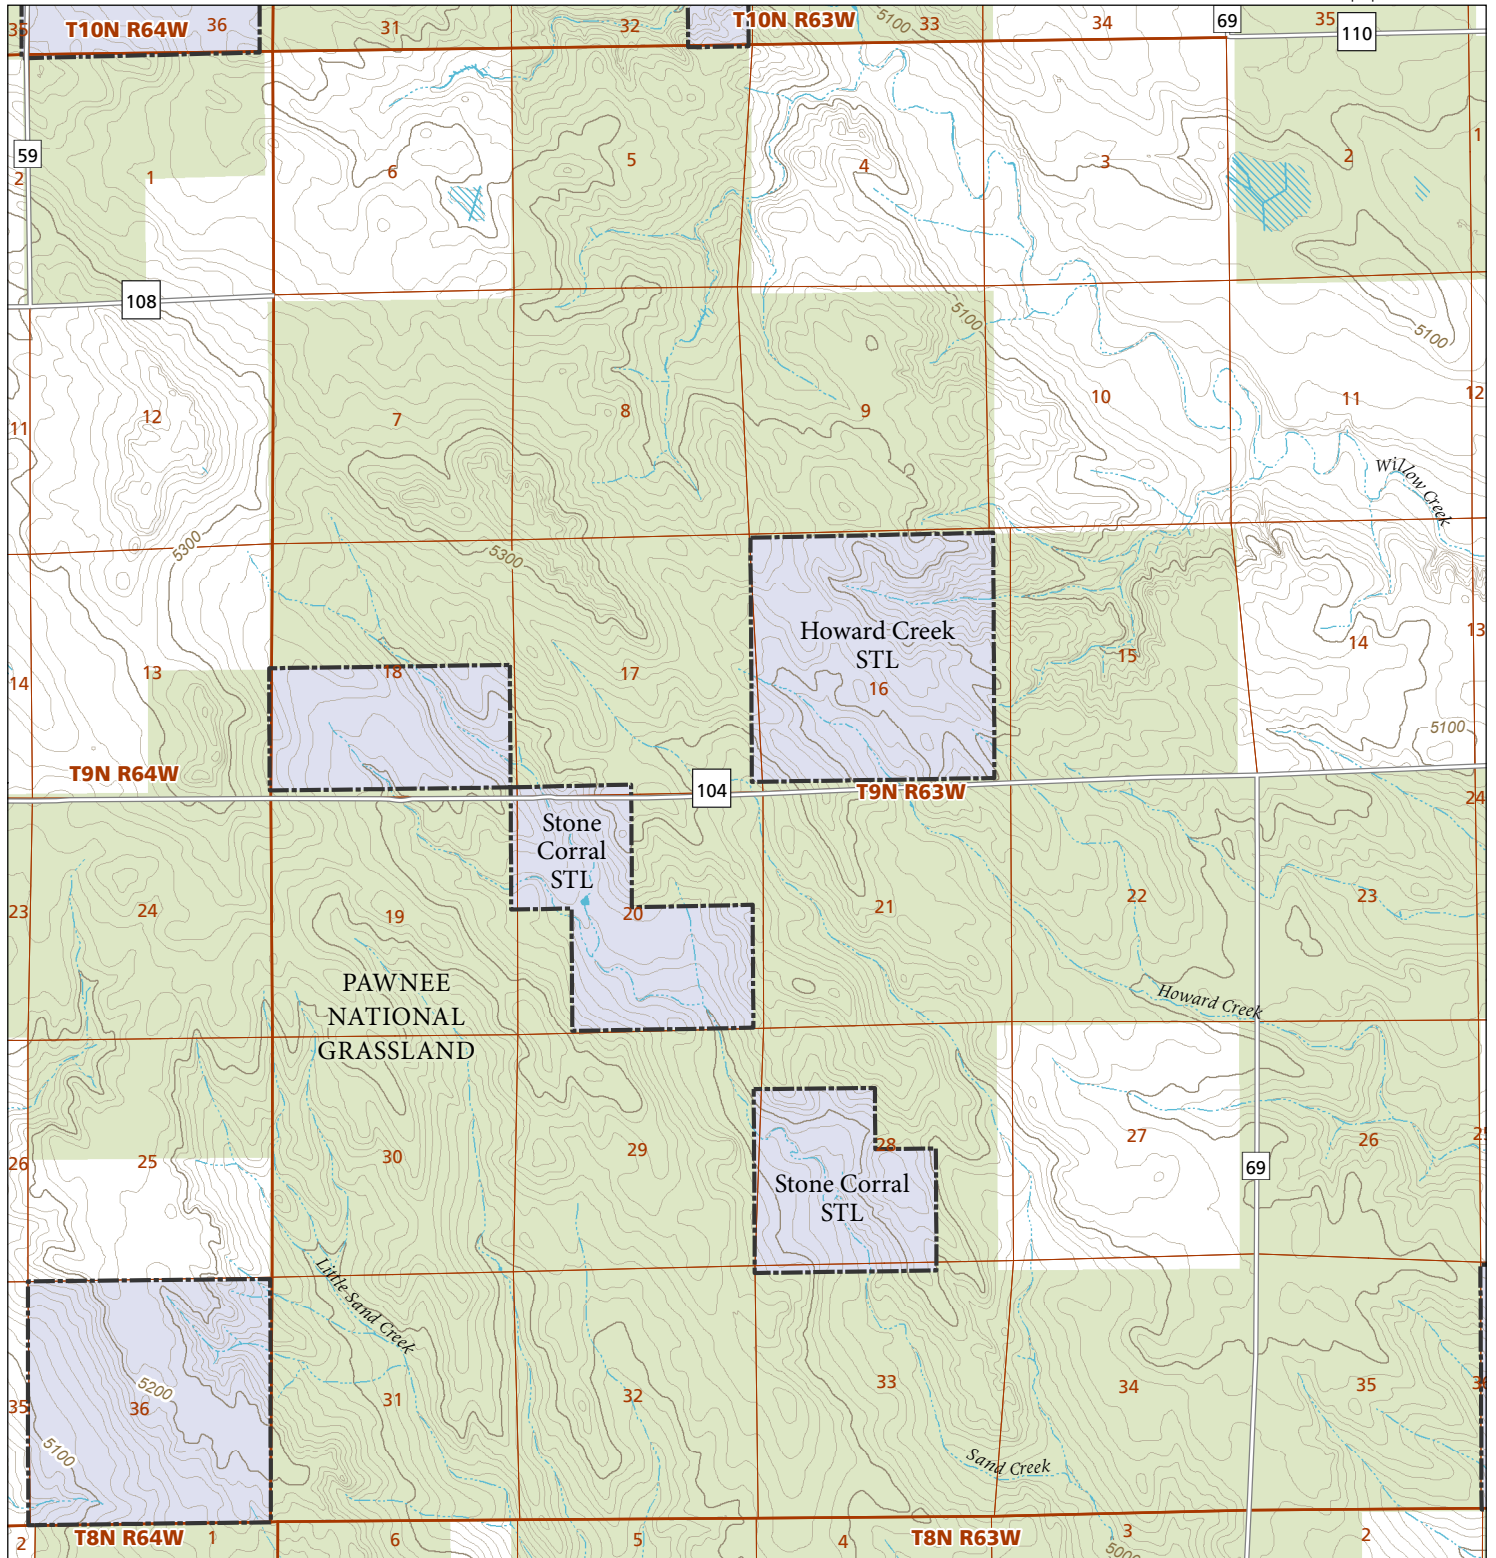

Howard Creek & Stone Corral

STL Hunting and Fishing Access Program

Please see the current Colorado State Recreation Lands brochure for listing of land use regulations and access points for this property and other SLB parcels open for wildlife related recreation. Also refer to the CPW Fishing and Hunting information brochure for current hunting and fishing regulations.

Map Updated: 8/4/2023

-  STL Boundary
-  US Forest Service
-  Parking
-  No Public Access