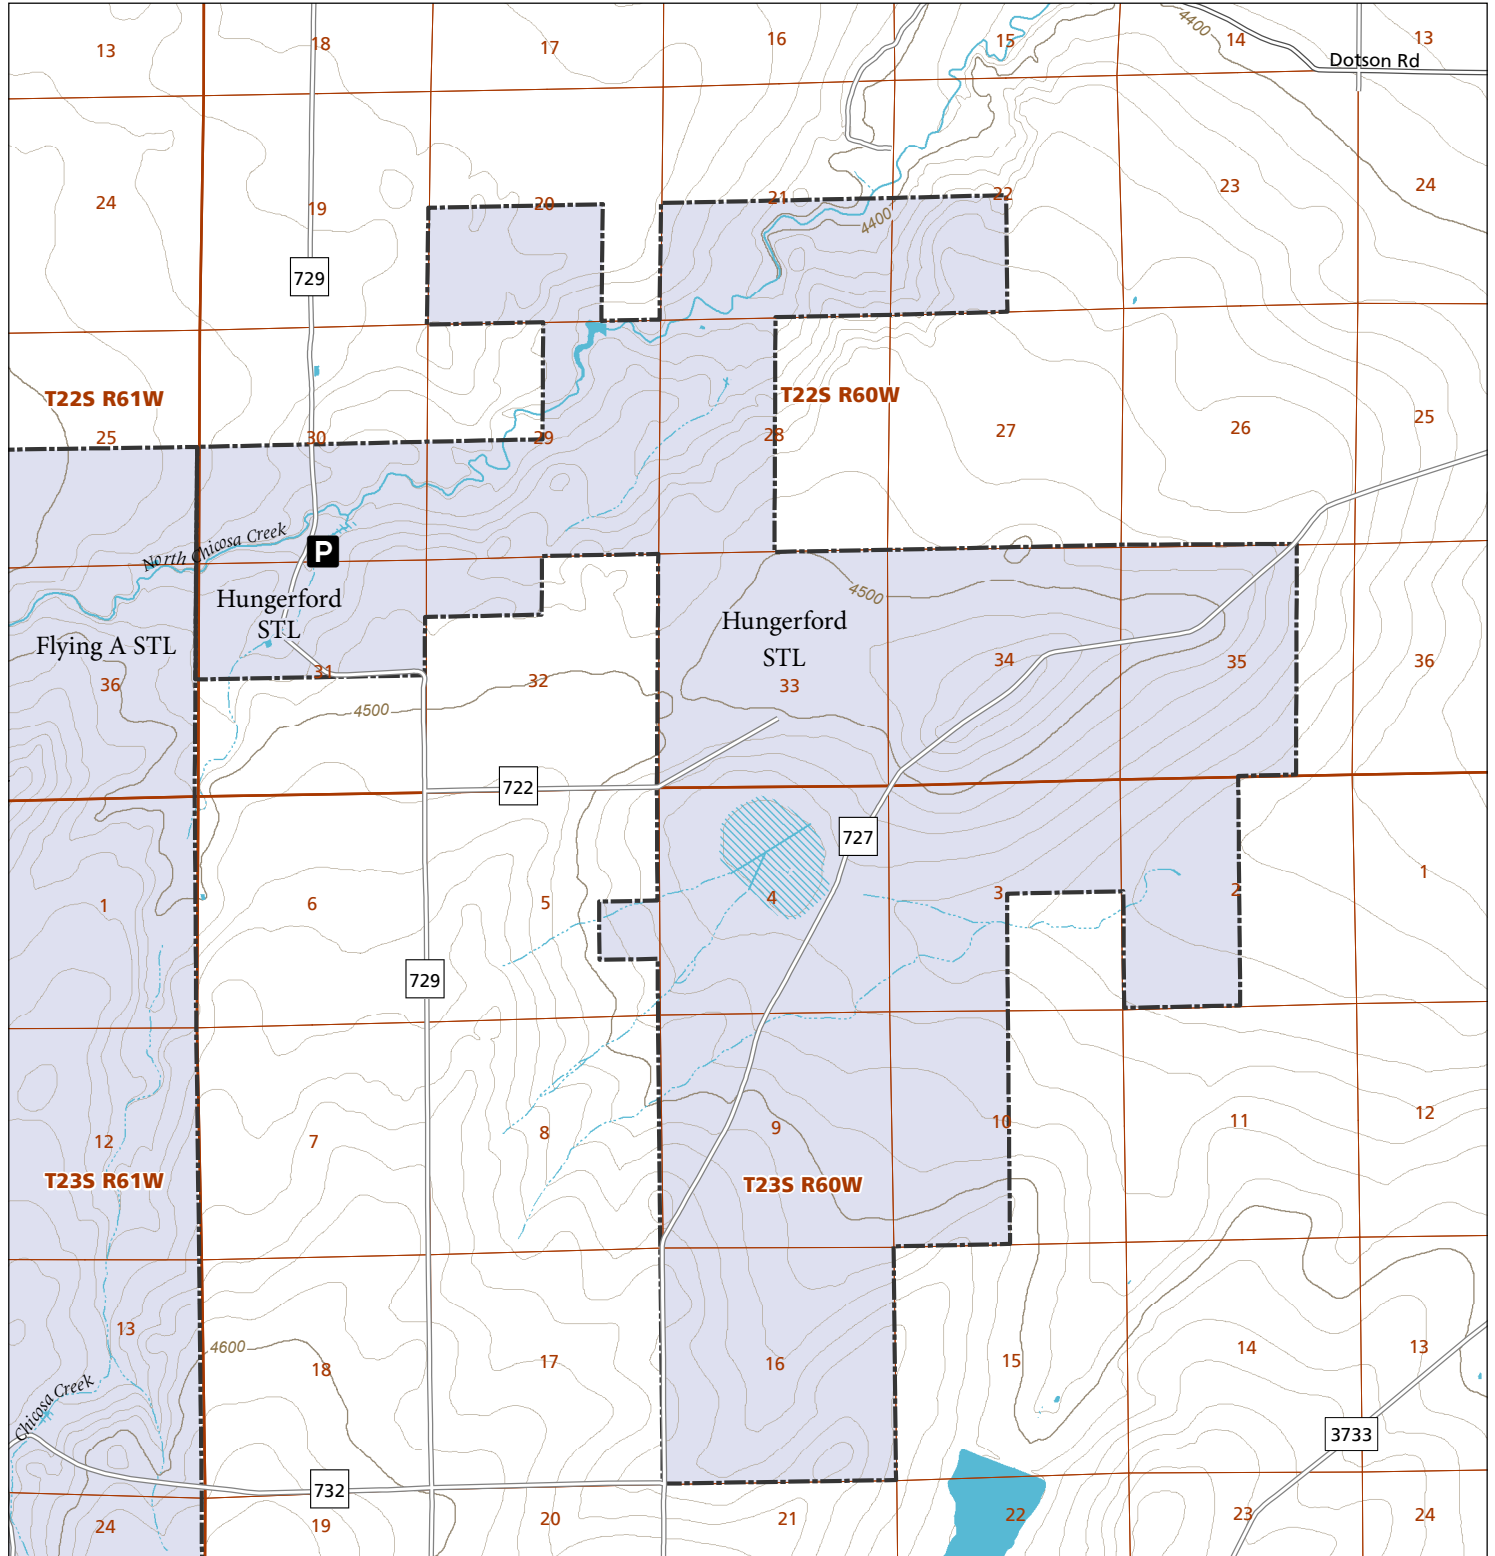

# Hungerford

## STL Hunting and Fishing Access Program

Please see the current Colorado State Recreation Lands brochure for listing of land use regulations and access points for this property and other SLB parcels open for wildlife related recreation. Also refer to the CPW Fishing and Hunting information brochure for current hunting and fishing regulations.

Map Updated: 8/18/2023

-  STL Boundary
-  No Public Access
-  Parking