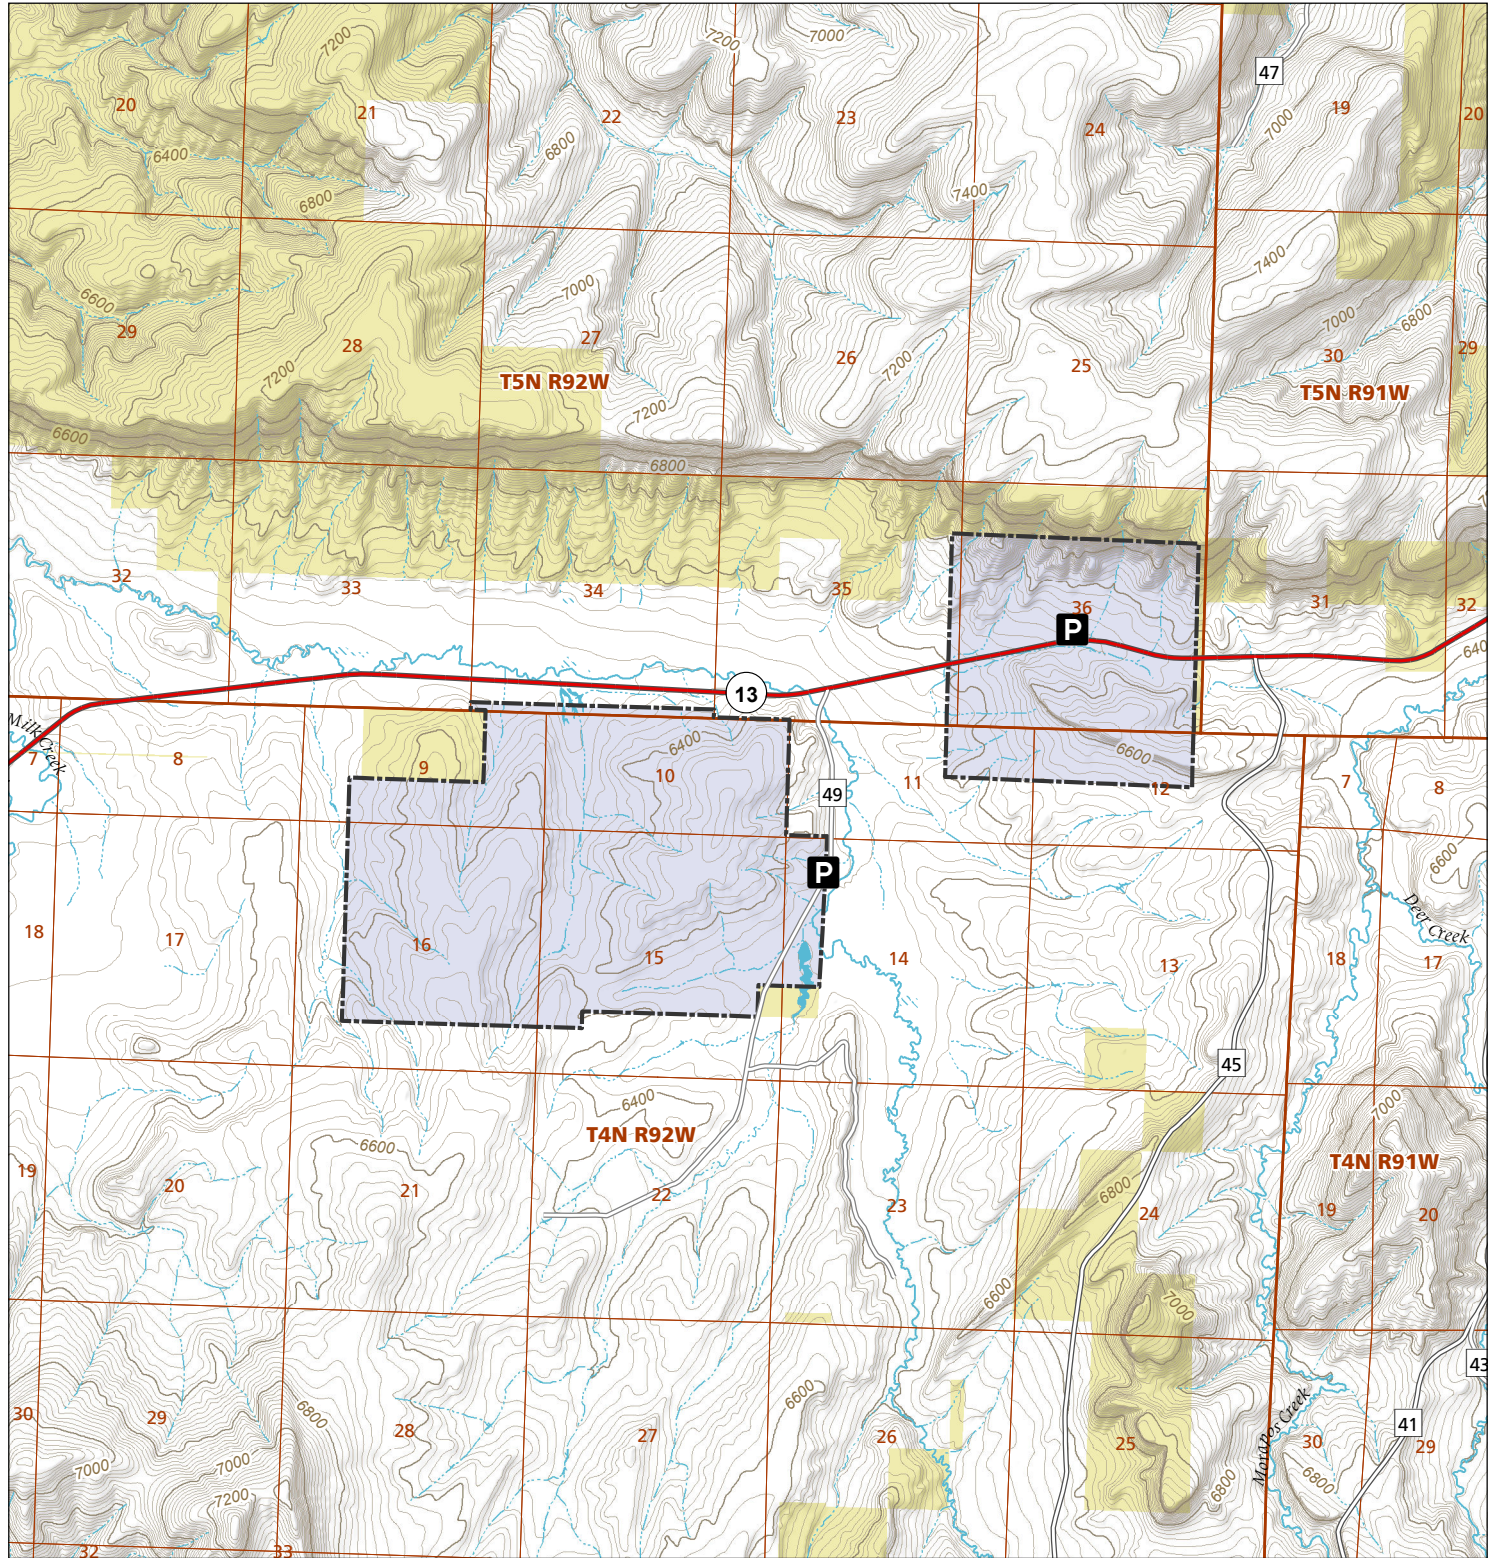

Iles Grove

STL Hunting and Fishing Access Program

Please see the current Colorado State Recreation Lands brochure for listing of land use regulations and access points for this property and other SLB parcels open for wildlife related recreation. Also refer to the CPW Fishing and Hunting information brochure for current hunting and fishing regulations.

Map Updated: 9/15/2023

-  STL Boundary
-  BLM
-  Parking
-  No Public Access