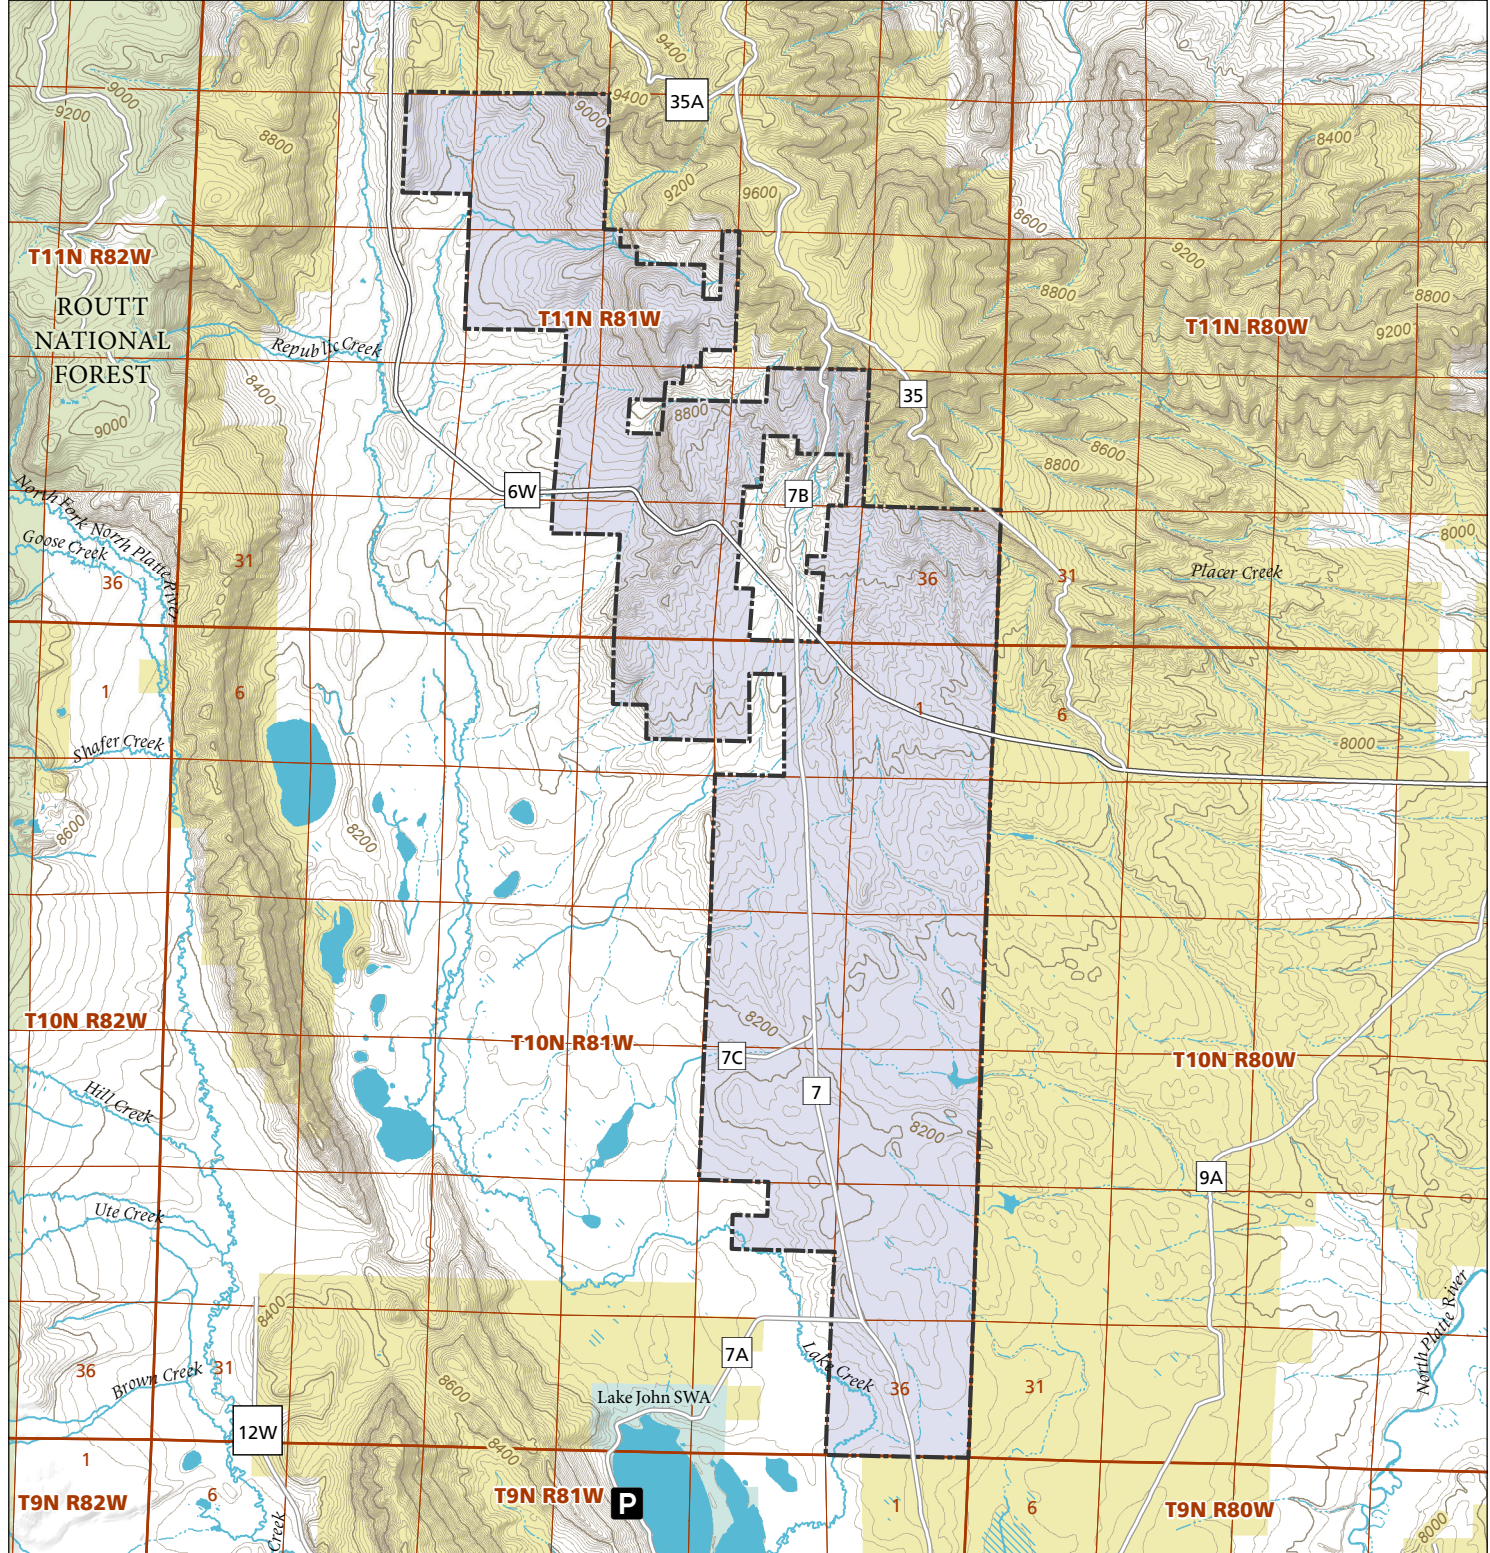

Independence Mountain

STL Hunting and Fishing Access Program

Please see the current Colorado State Recreation Lands brochure for listing of land use regulations and access points for this property and other SLB parcels open for wildlife related recreation. Also refer to the CPW Fishing and Hunting information brochure for current hunting and fishing regulations.

Map Updated: 8/16/2023

-  STL Boundary
-  Parking
-  SWA
-  BLM
-  US Forest Service
-  No Public Access