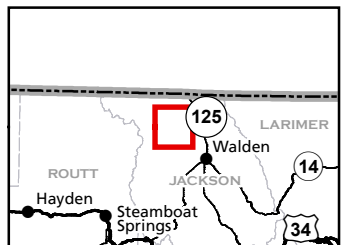

Independence Mountain

STL Hunting and Fishing Access Program

Please see the current Colorado State Recreation Lands brochure for listing of land use regulations and access points for this property and other SLB parcels open for wildlife related recreation. Also refer to the CPW Fishing and Hunting information brochure for current hunting and fishing regulations.

Map Updated: 8/16/2023

-  STL Boundary
-  Parking
-  SWA
-  BLM
-  US Forest Service
-  No Public Access