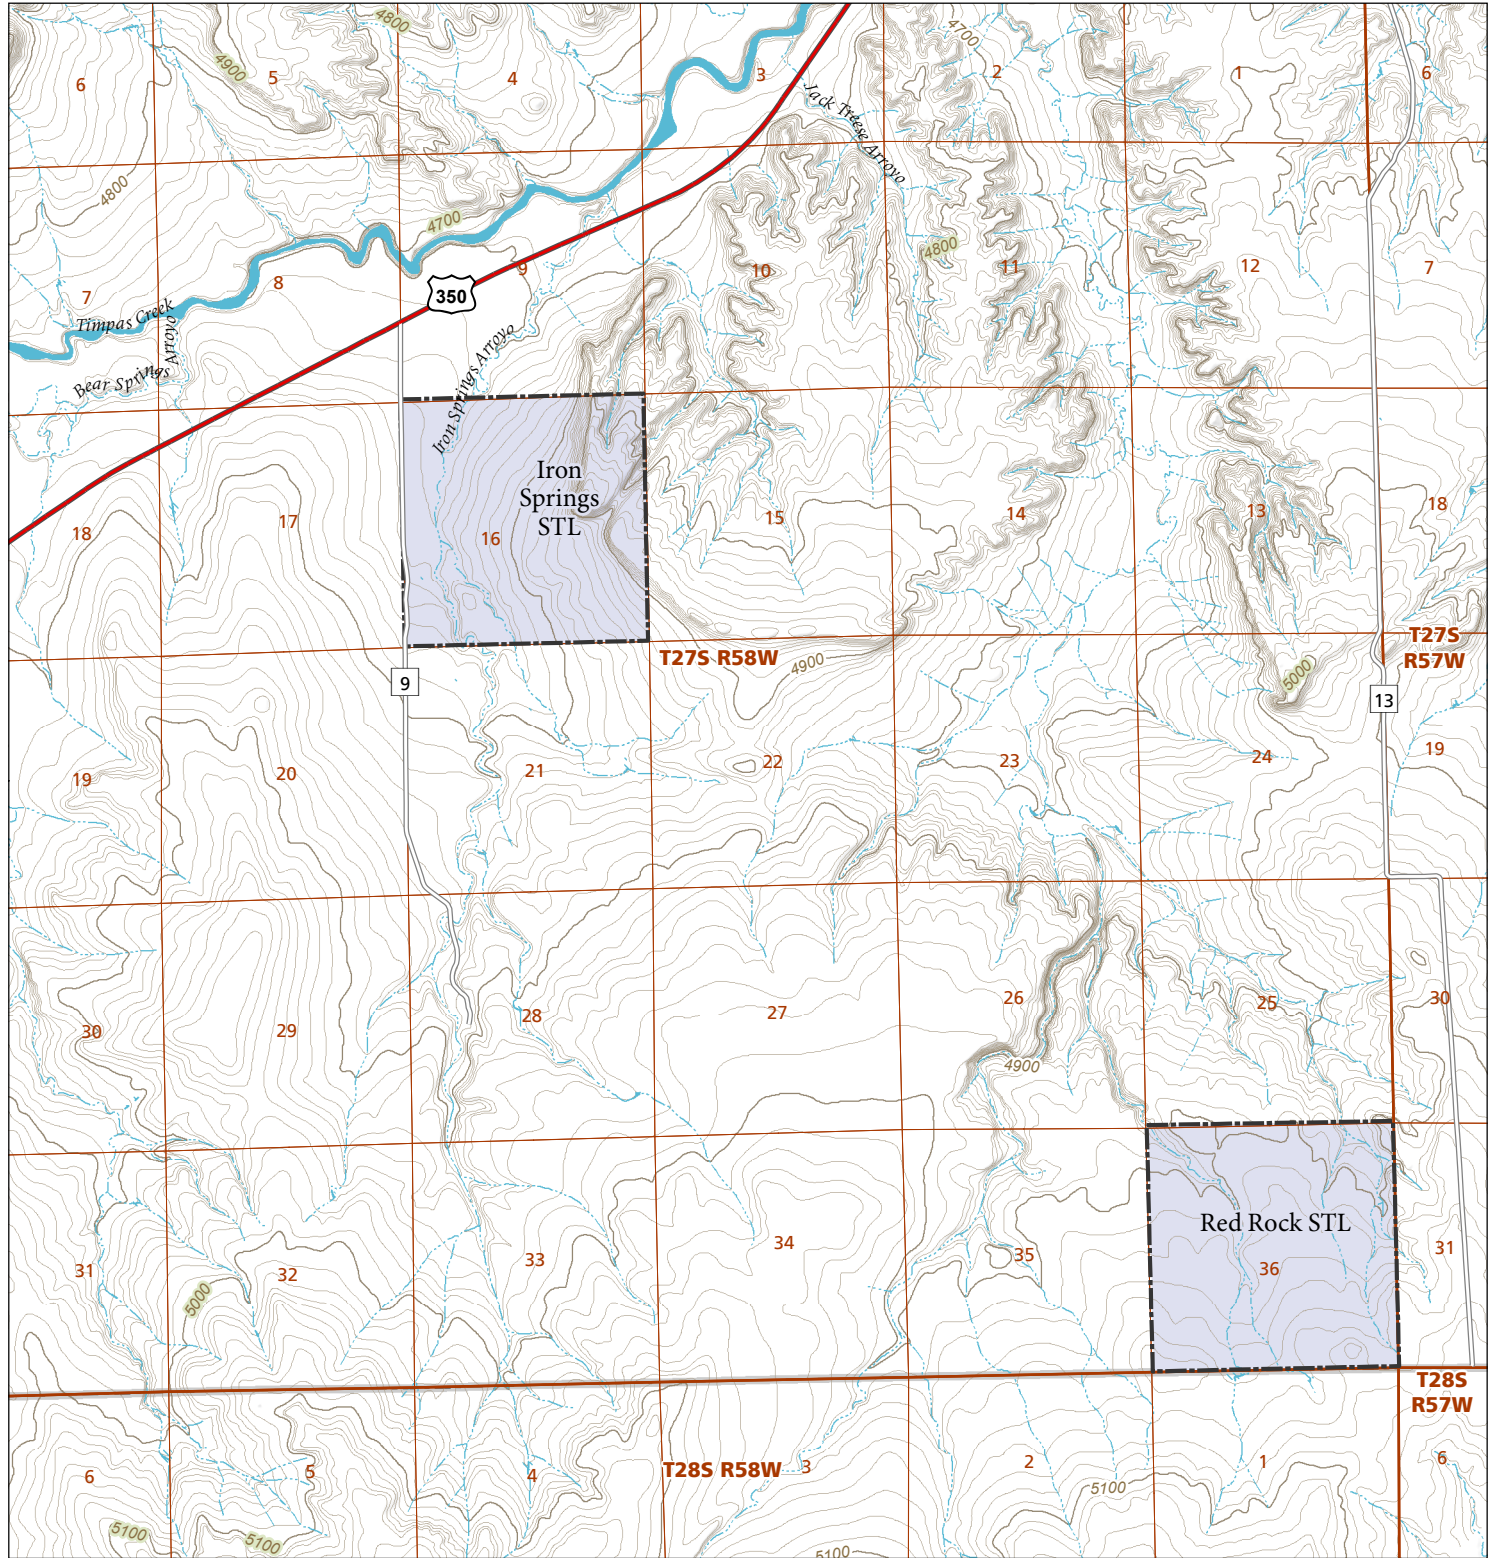

Iron Springs & Red Rock

STL Hunting and Fishing Access Program

Please see the current Colorado State Recreation Lands brochure for listing of land use regulations and access points for this property and other SLB parcels open for wildlife related recreation. Also refer to the CPW Fishing and Hunting information brochure for current hunting and fishing regulations.

Map Updated: 8/24/2023

 STL Boundary  No Public Access