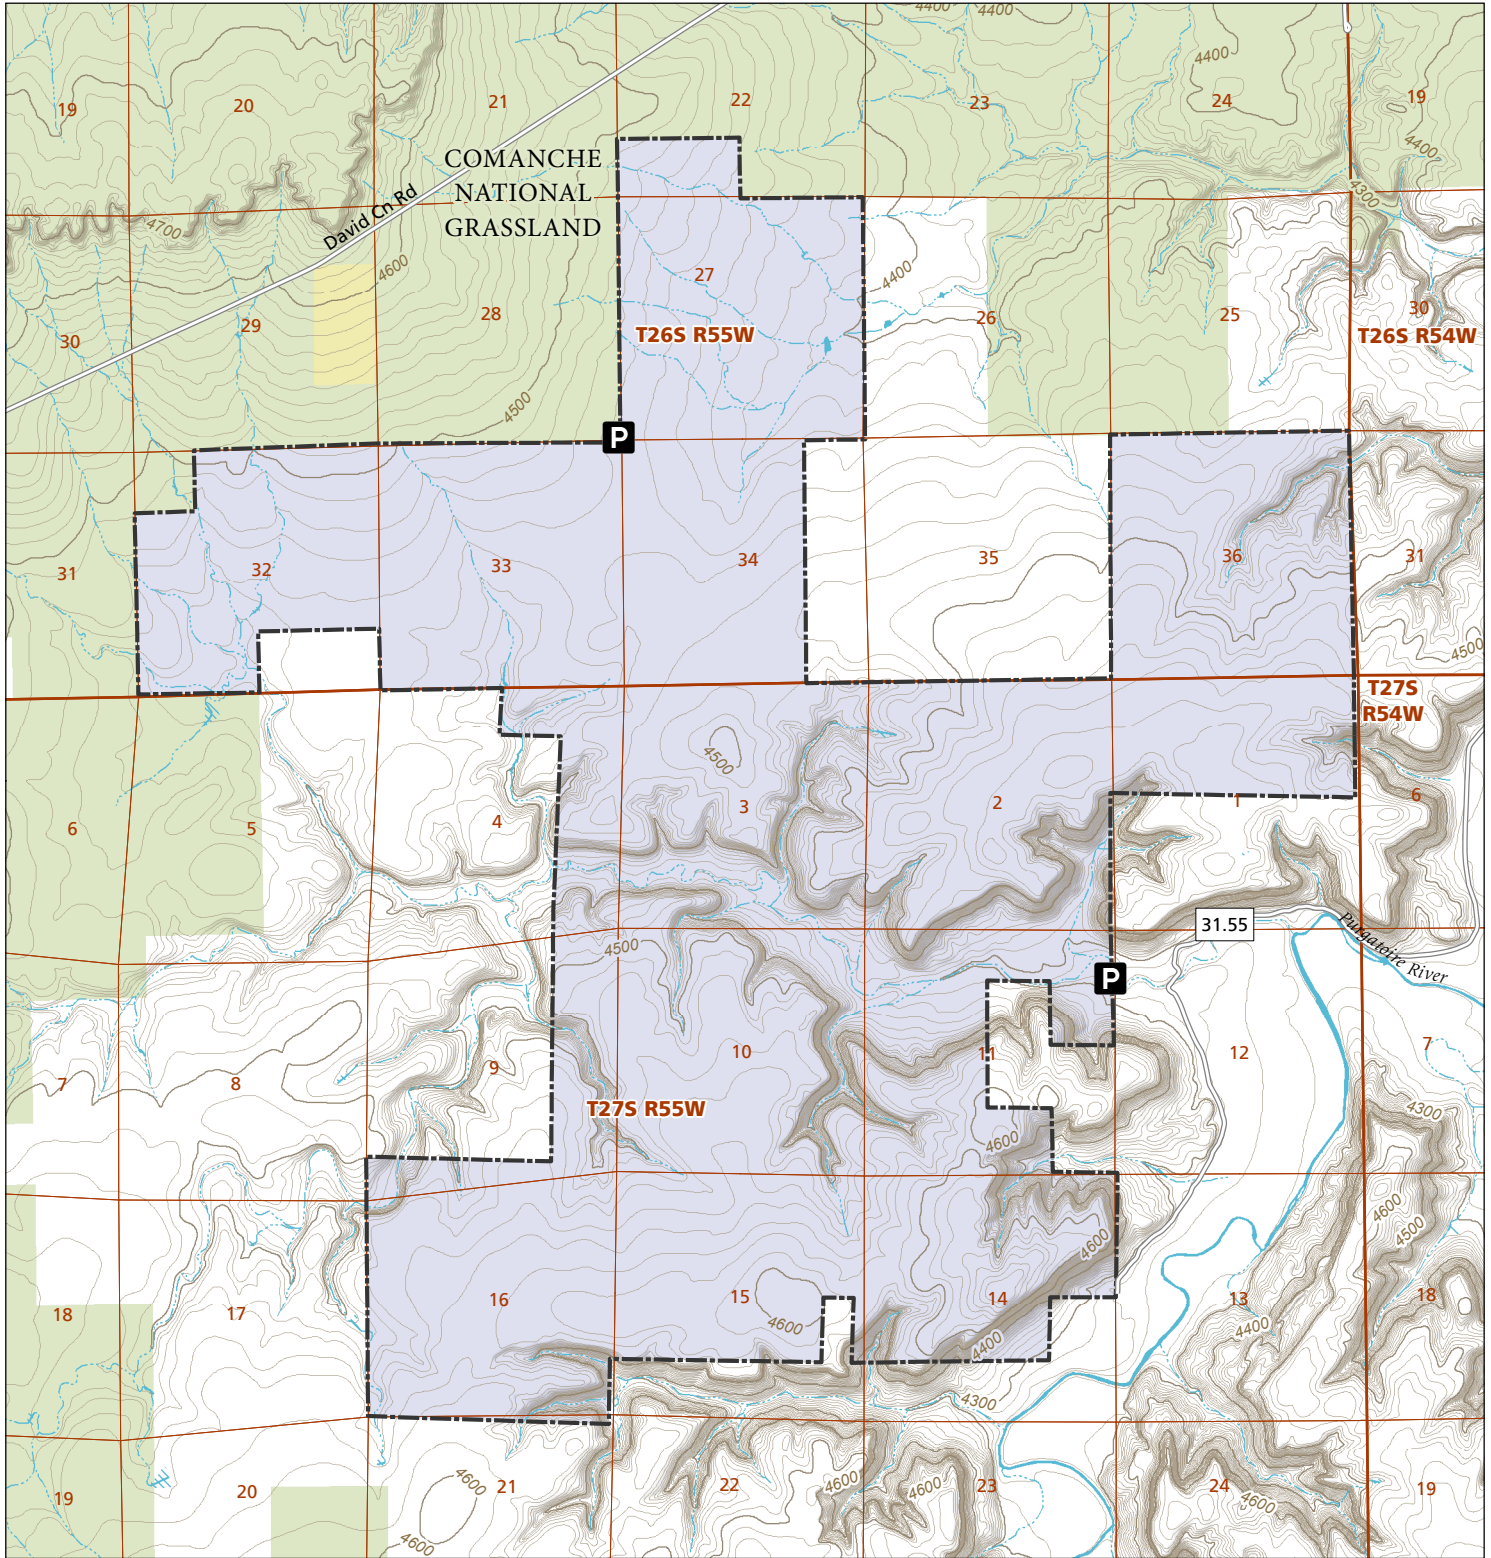

Jack Canyon

STL Hunting and Fishing Access Program

Please see the current Colorado State Recreation Lands brochure for listing of land use regulations and access points for this property and other SLB parcels open for wildlife related recreation. Also refer to the CPW Fishing and Hunting information brochure for current hunting and fishing regulations.

Map Updated: 8/24/2023

-  STL Boundary
-  BLM
-  Parking
-  US Forest Service
-  No Public Access