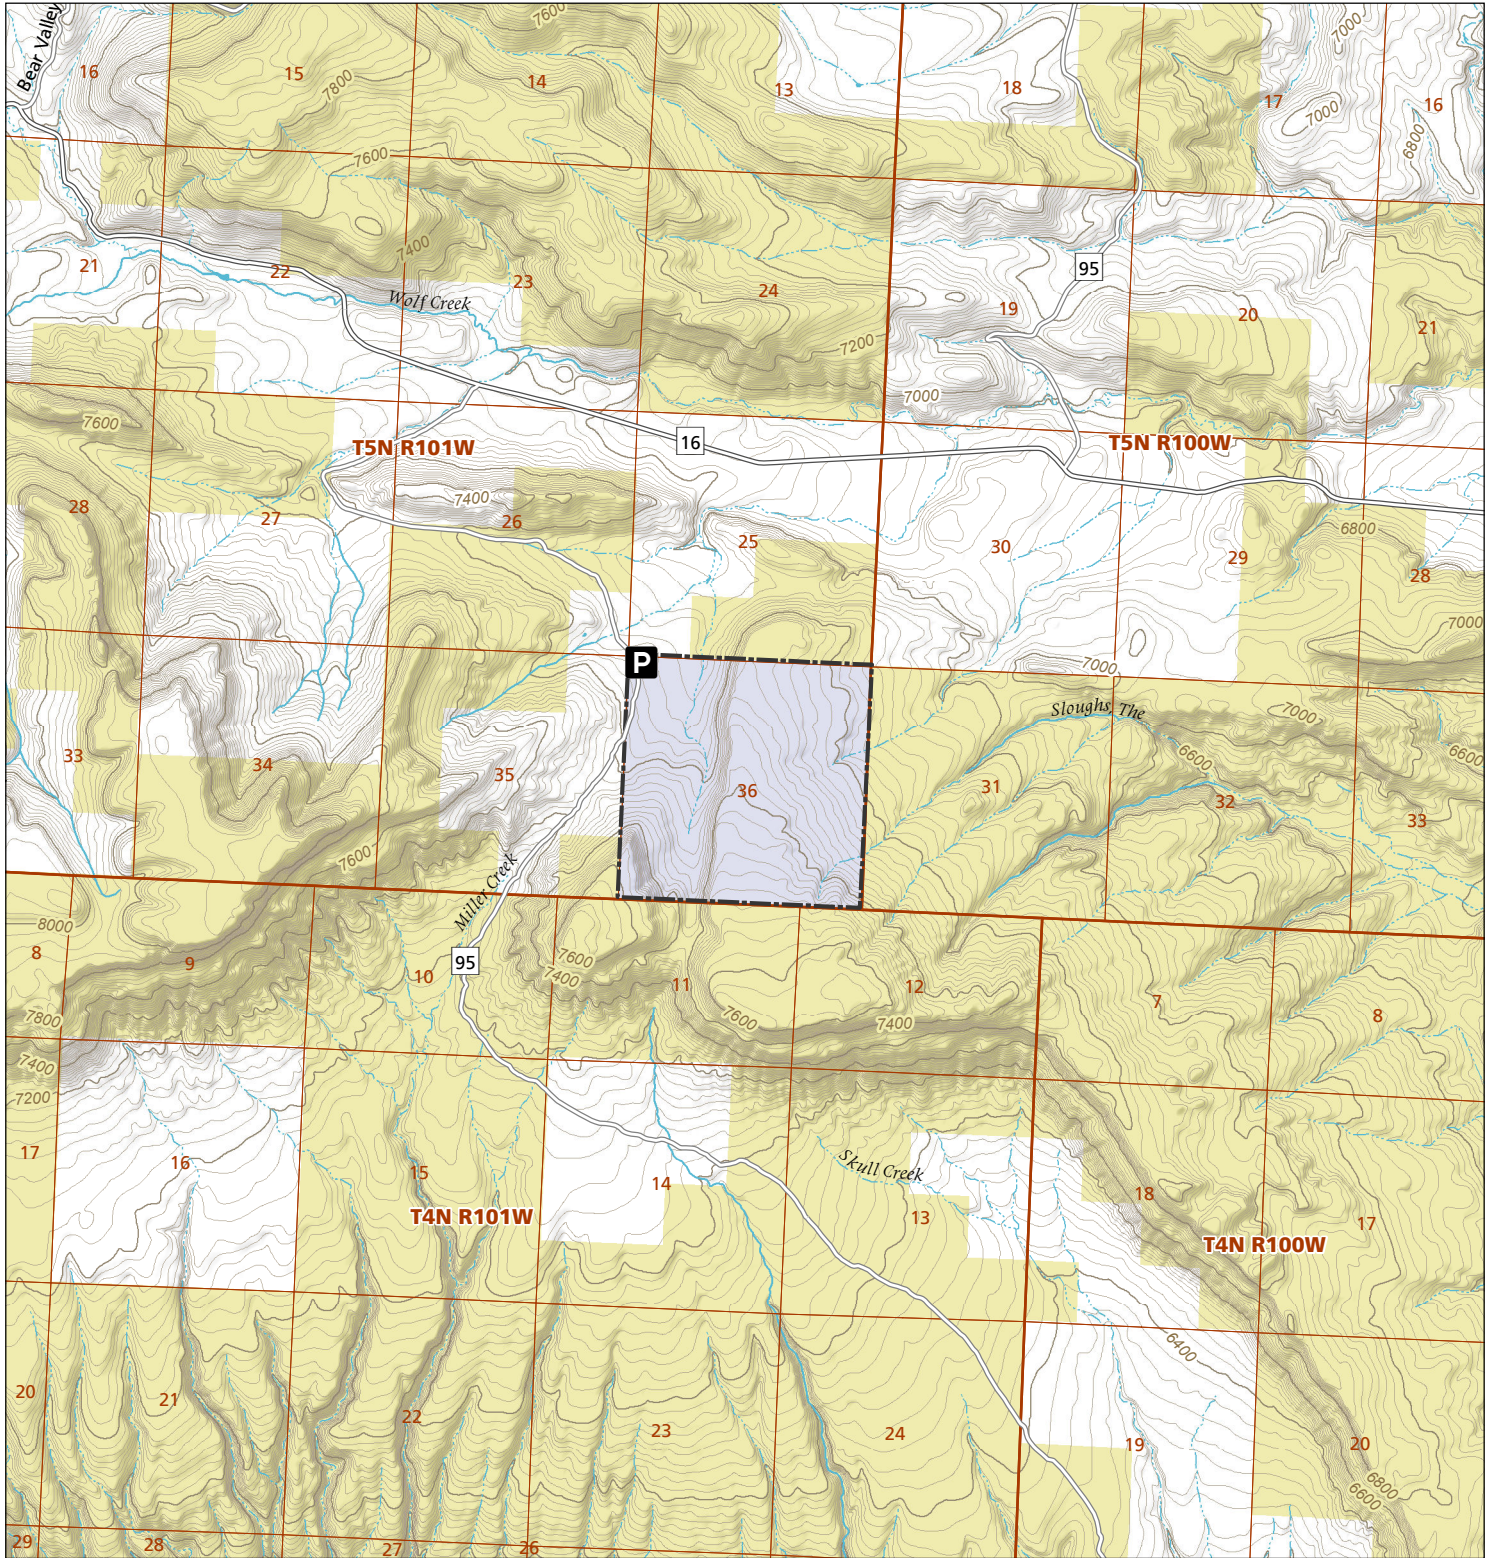

# Jack Springs

## STL Hunting and Fishing Access Program

Please see the current Colorado State Recreation Lands brochure for listing of land use regulations and access points for this property and other SLB parcels open for wildlife related recreation. Also refer to the CPW Fishing and Hunting information brochure for current hunting and fishing regulations.

Map Updated: 9/18/2023

-  STL Boundary
-  BLM
-  Parking
-  No Public Access