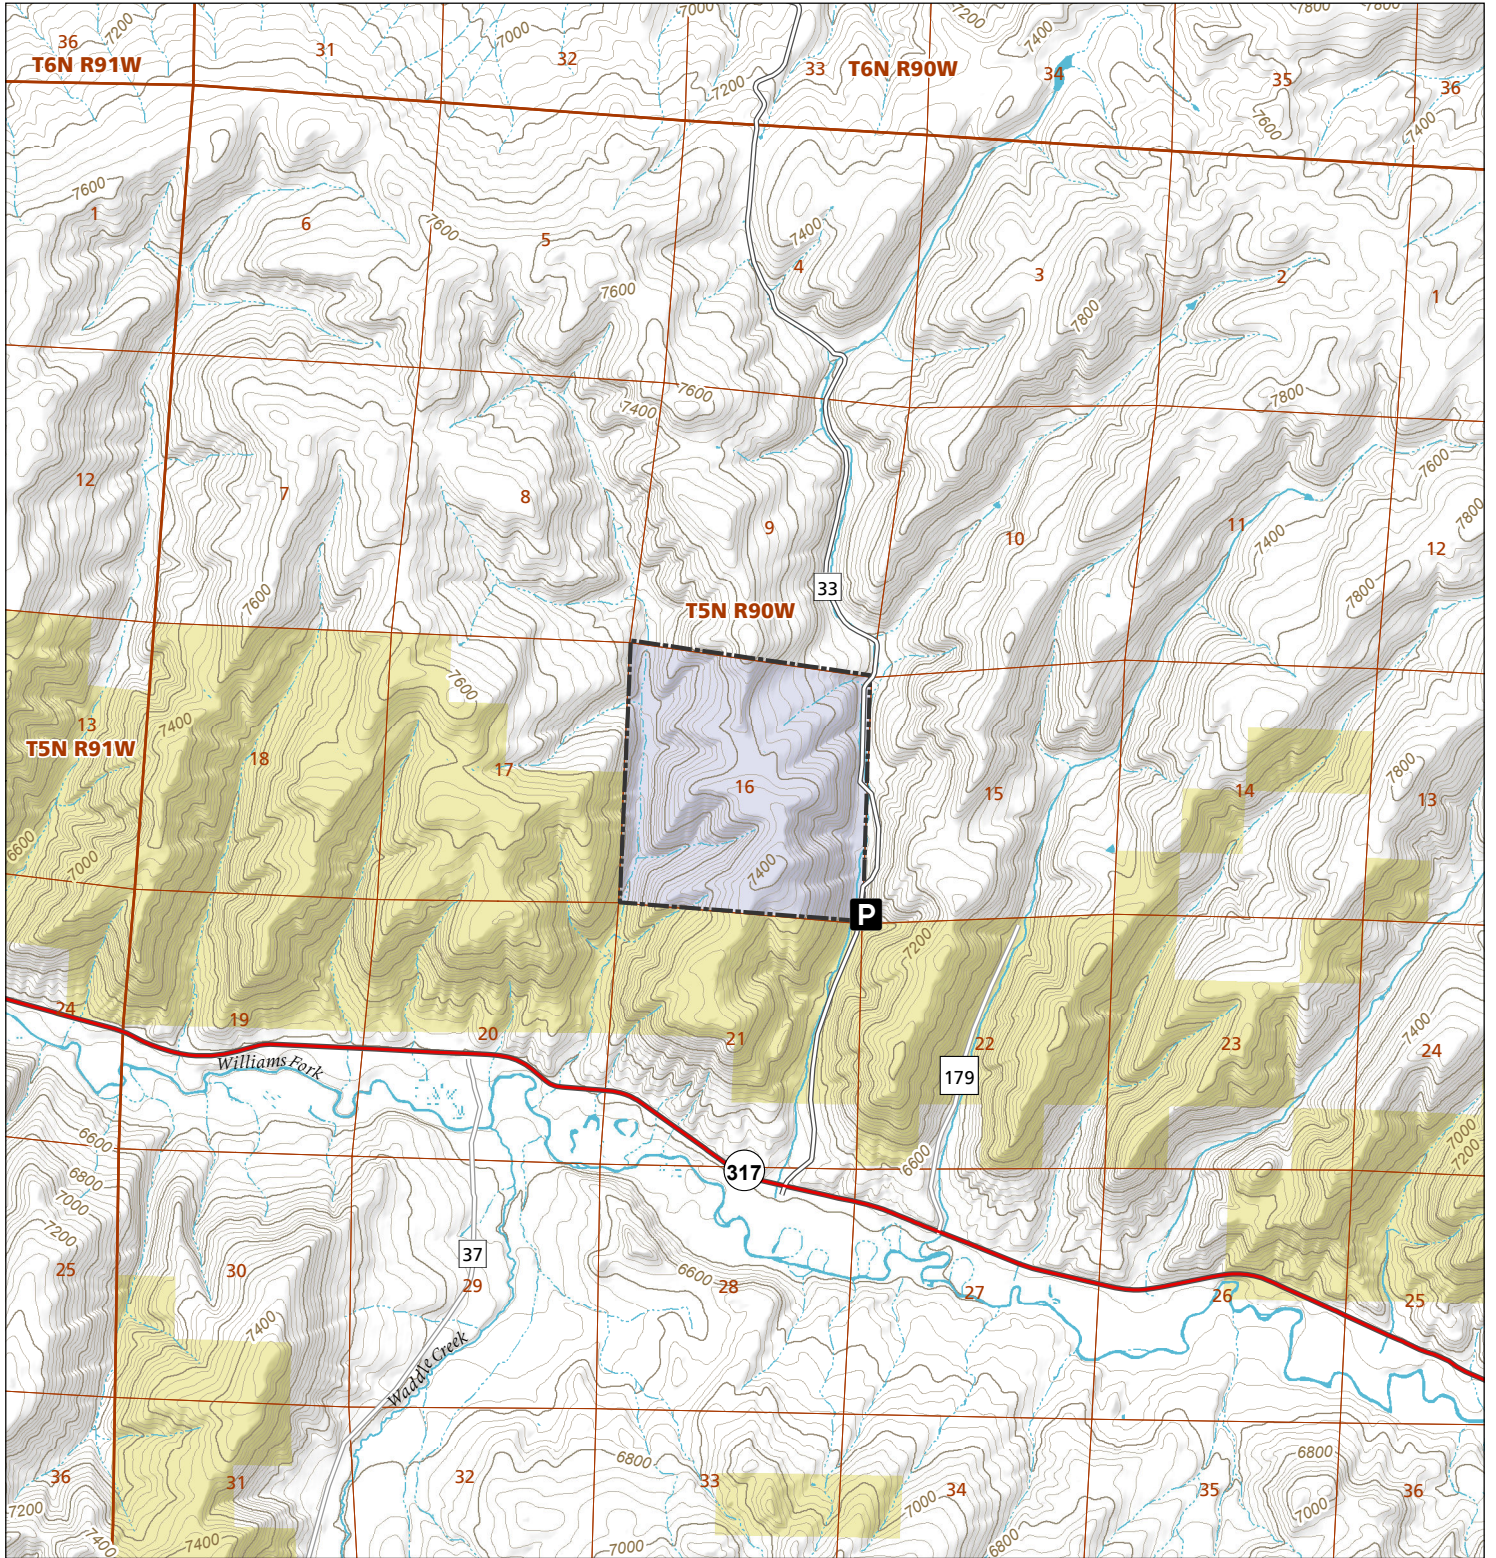

Jeffway Gulch

STL Hunting and Fishing Access Program

Please see the current Colorado State Recreation Lands brochure for listing of land use regulations and access points for this property and other SLB parcels open for wildlife related recreation. Also refer to the CPW Fishing and Hunting information brochure for current hunting and fishing regulations.

Map Updated: 9/18/2023

-  STL Boundary
-  BLM
-  Parking
-  No Public Access