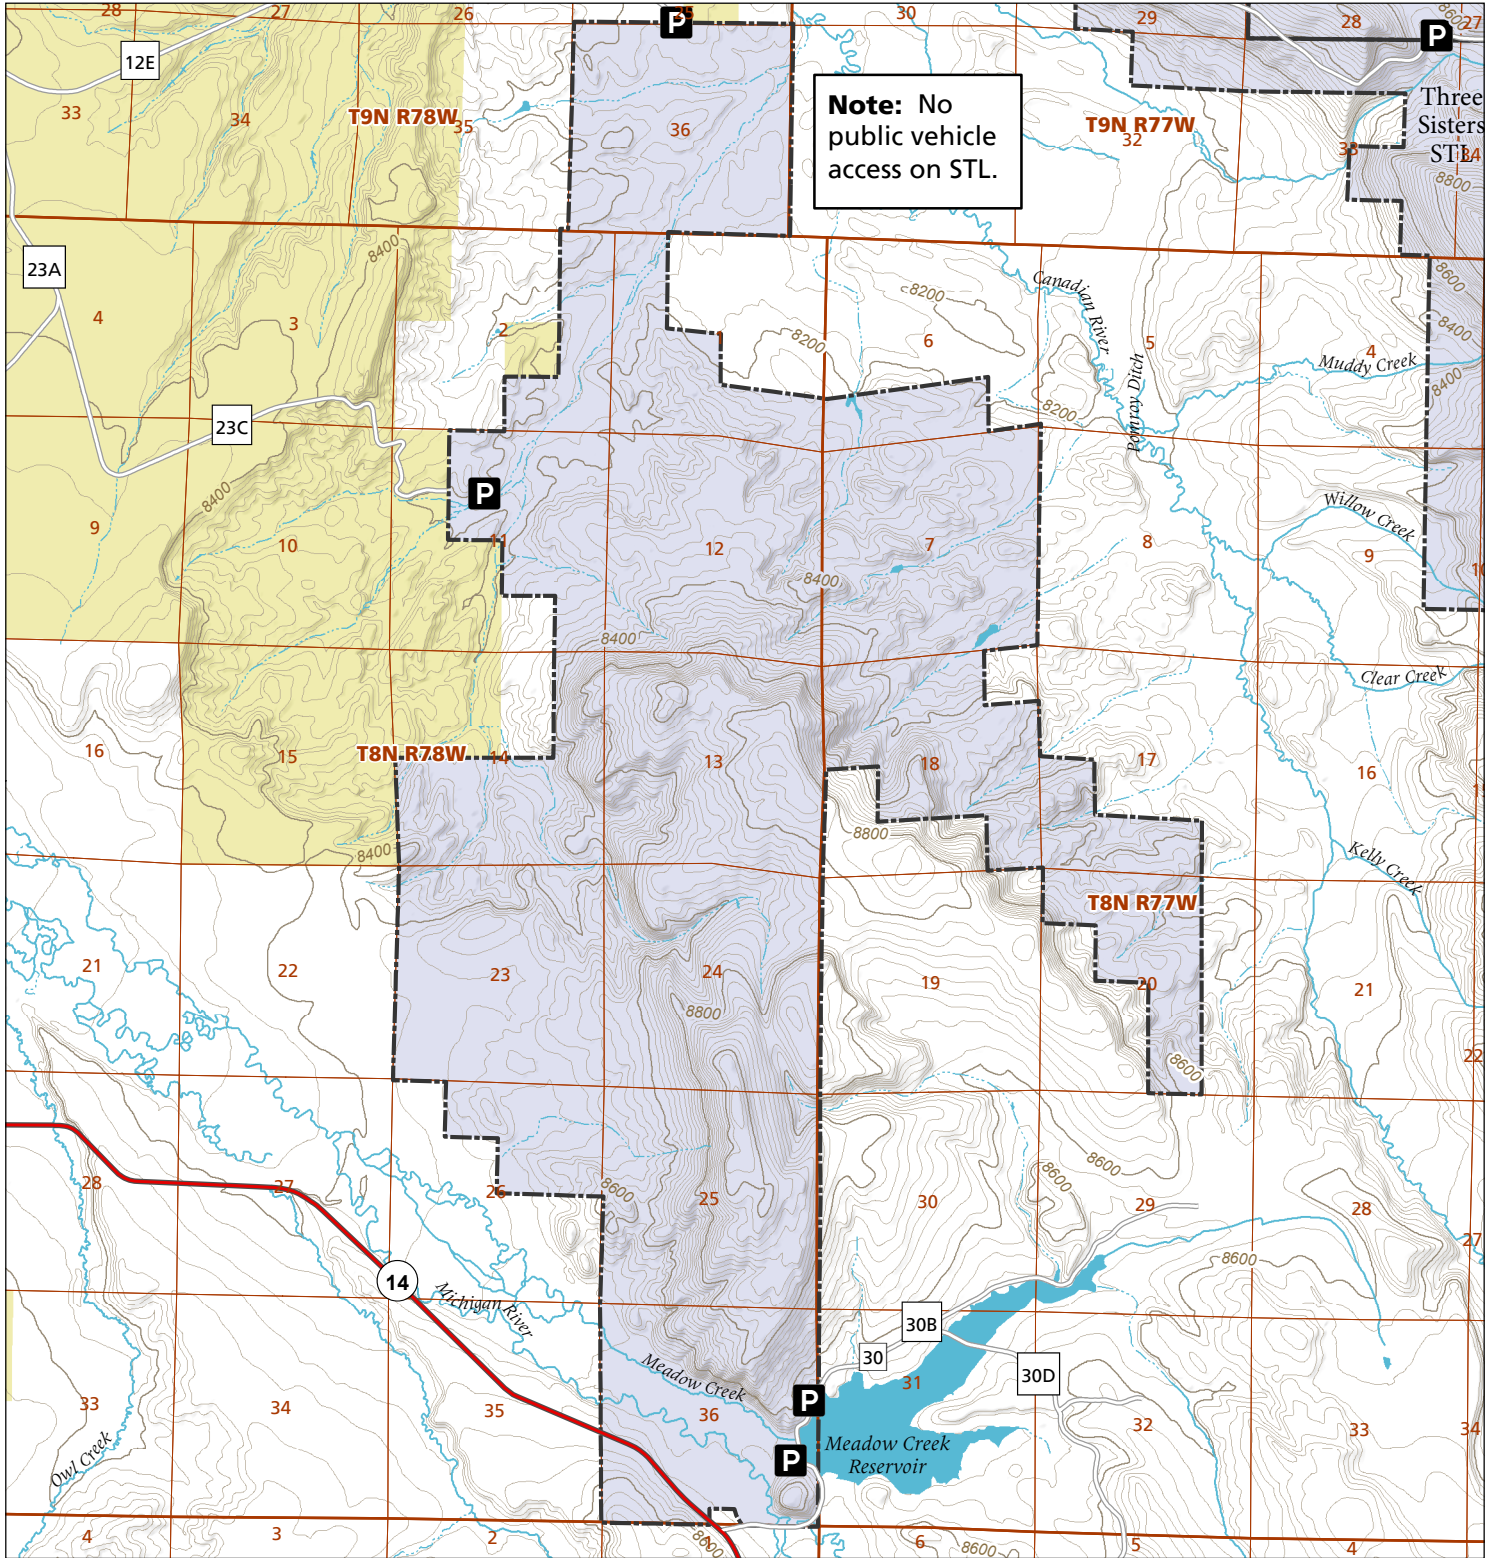

Johnny Moore Mountain

STL Hunting and Fishing Access Program

Please see the current Colorado State Recreation Lands brochure for listing of land use regulations and access points for this property and other SLB parcels open for wildlife related recreation. Also refer to the CPW Fishing and Hunting information brochure for current hunting and fishing regulations.

Map Updated: 8/16/2023

-  STL Boundary
-  BLM
-  Parking
-  No Public Access