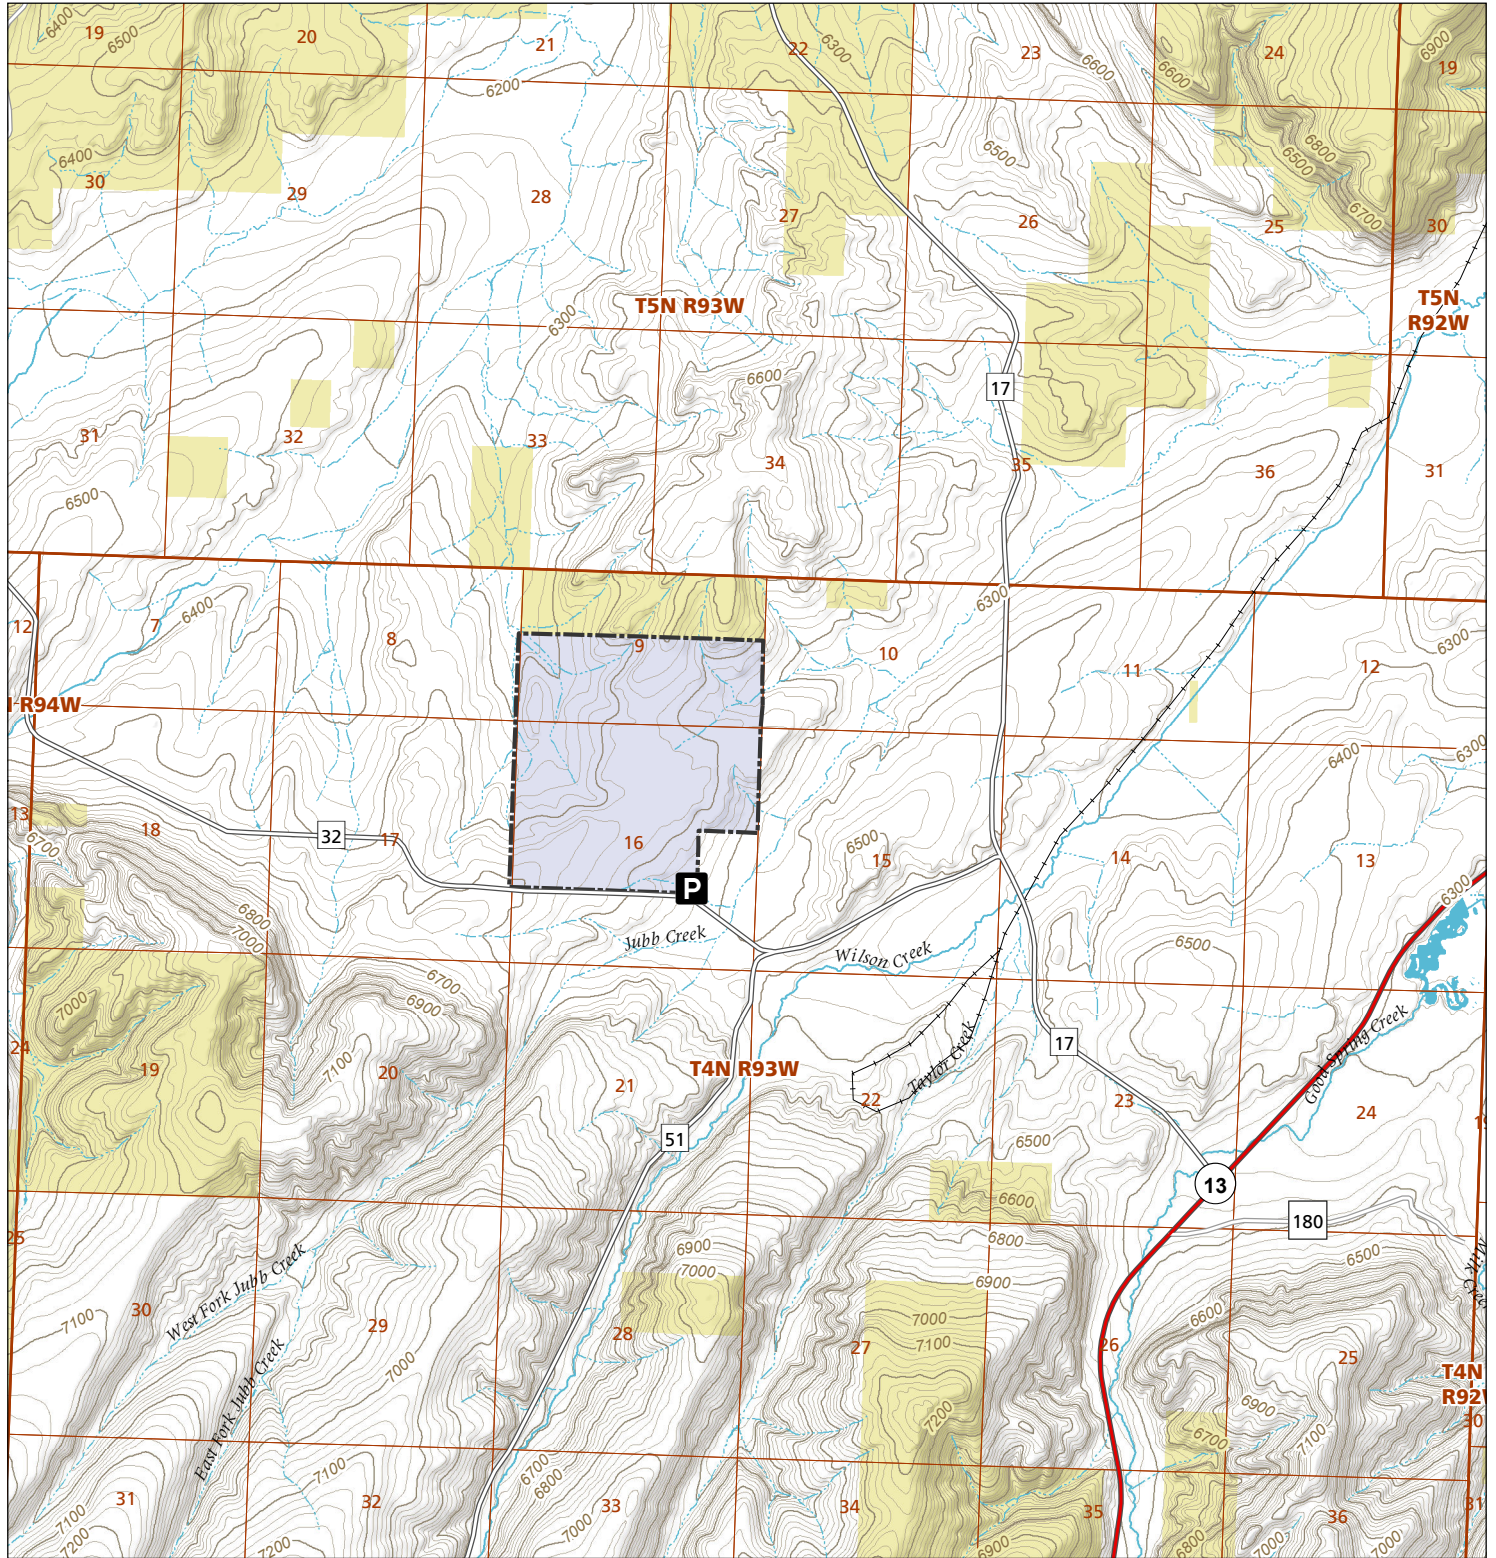

# Jubb Creek

## STL Hunting and Fishing Access Program

Please see the current Colorado State Recreation Lands brochure for listing of land use regulations and access points for this property and other SLB parcels open for wildlife related recreation. Also refer to the CPW Fishing and Hunting information brochure for current hunting and fishing regulations.

Map Updated: 9/18/2023

- STL Boundary
- BLM
- Parking
- No Public Access