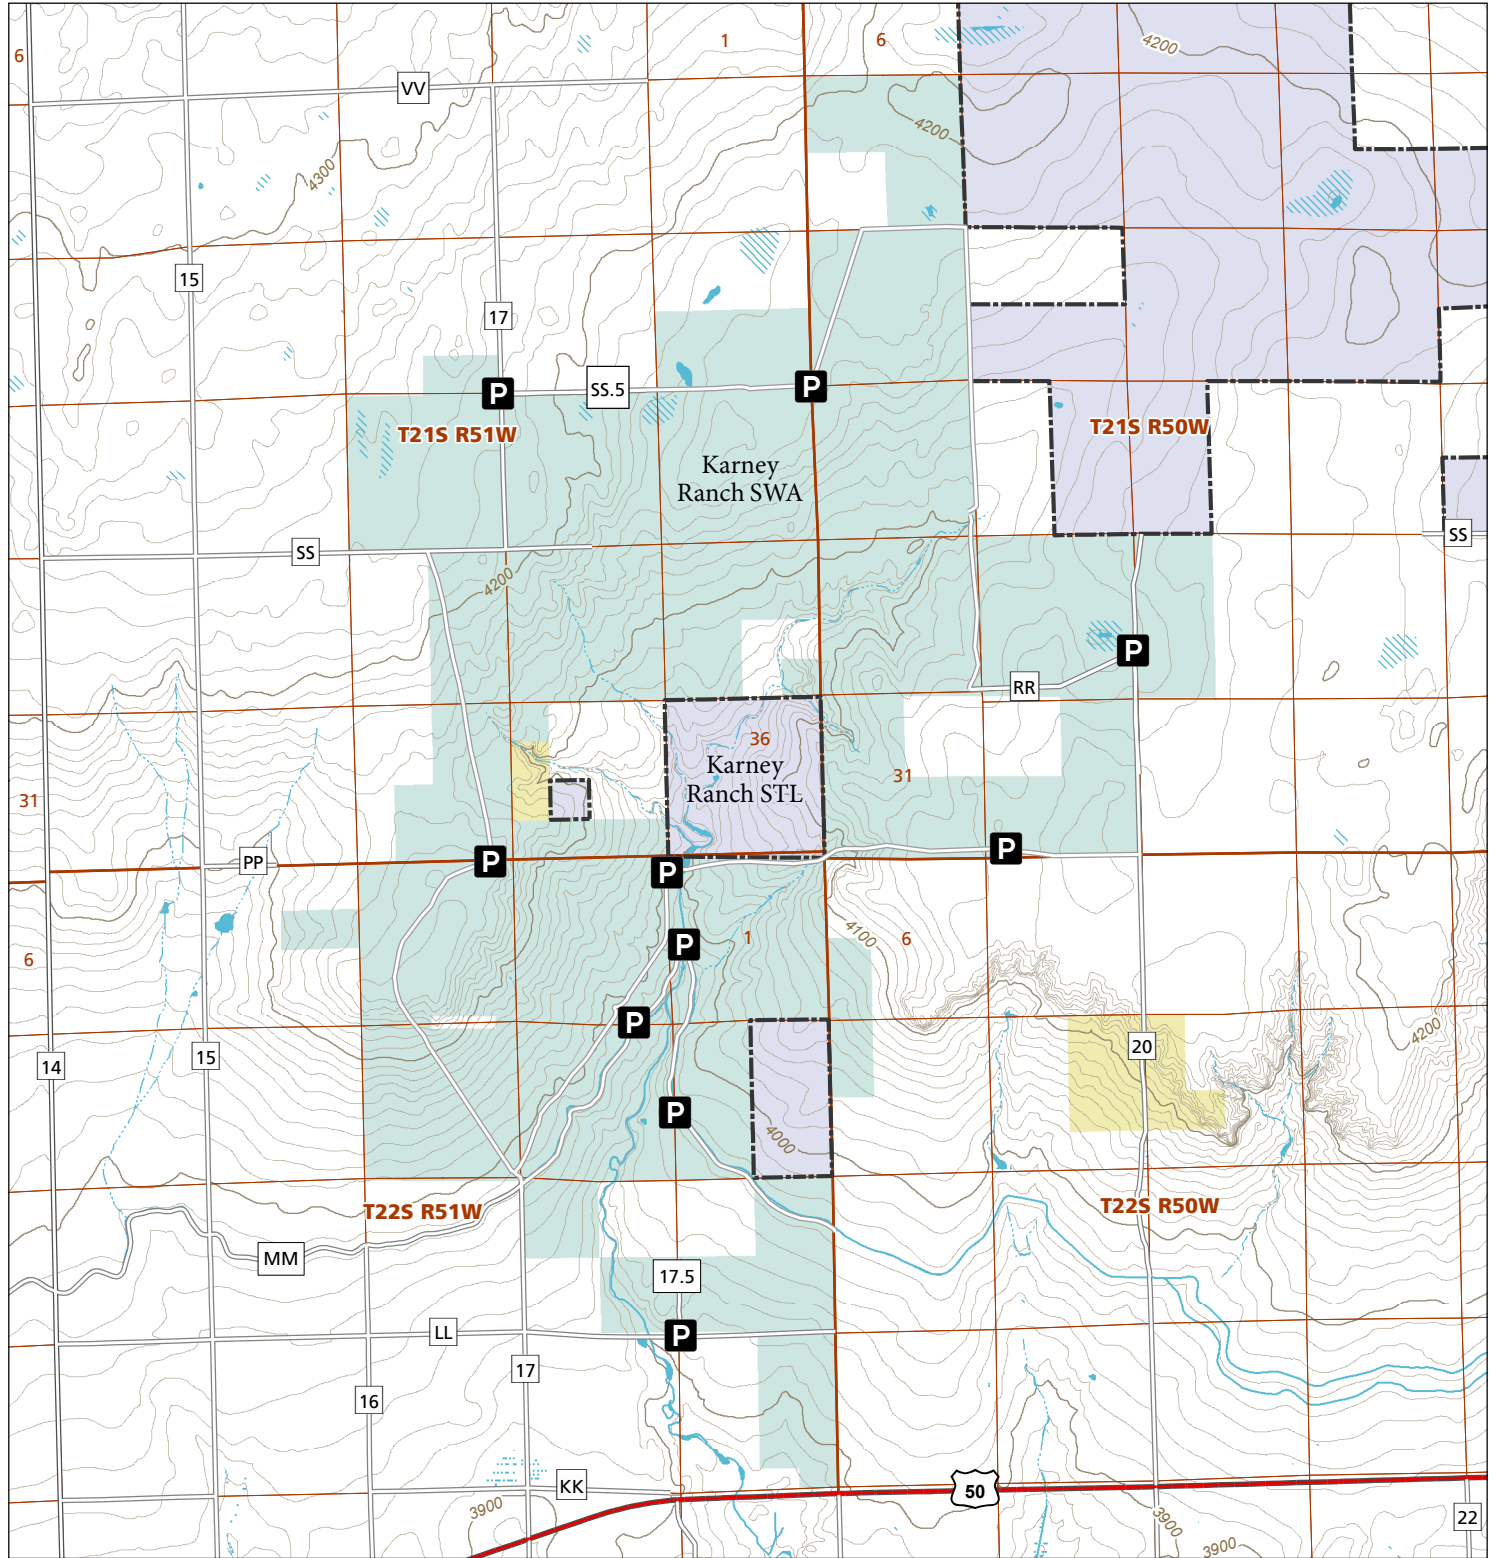

Karney Ranch

STL Hunting and Fishing Access Program

Please see the current Colorado State Recreation Lands brochure for listing of land use regulations and access points for this property and other SLB parcels open for wildlife related recreation. Also refer to the CPW Fishing and Hunting information brochure for current hunting and fishing regulations.

Map Updated: 8/24/2023

-  STL Boundary
-  SWA
-  Parking
-  BLM
-  No Public Access