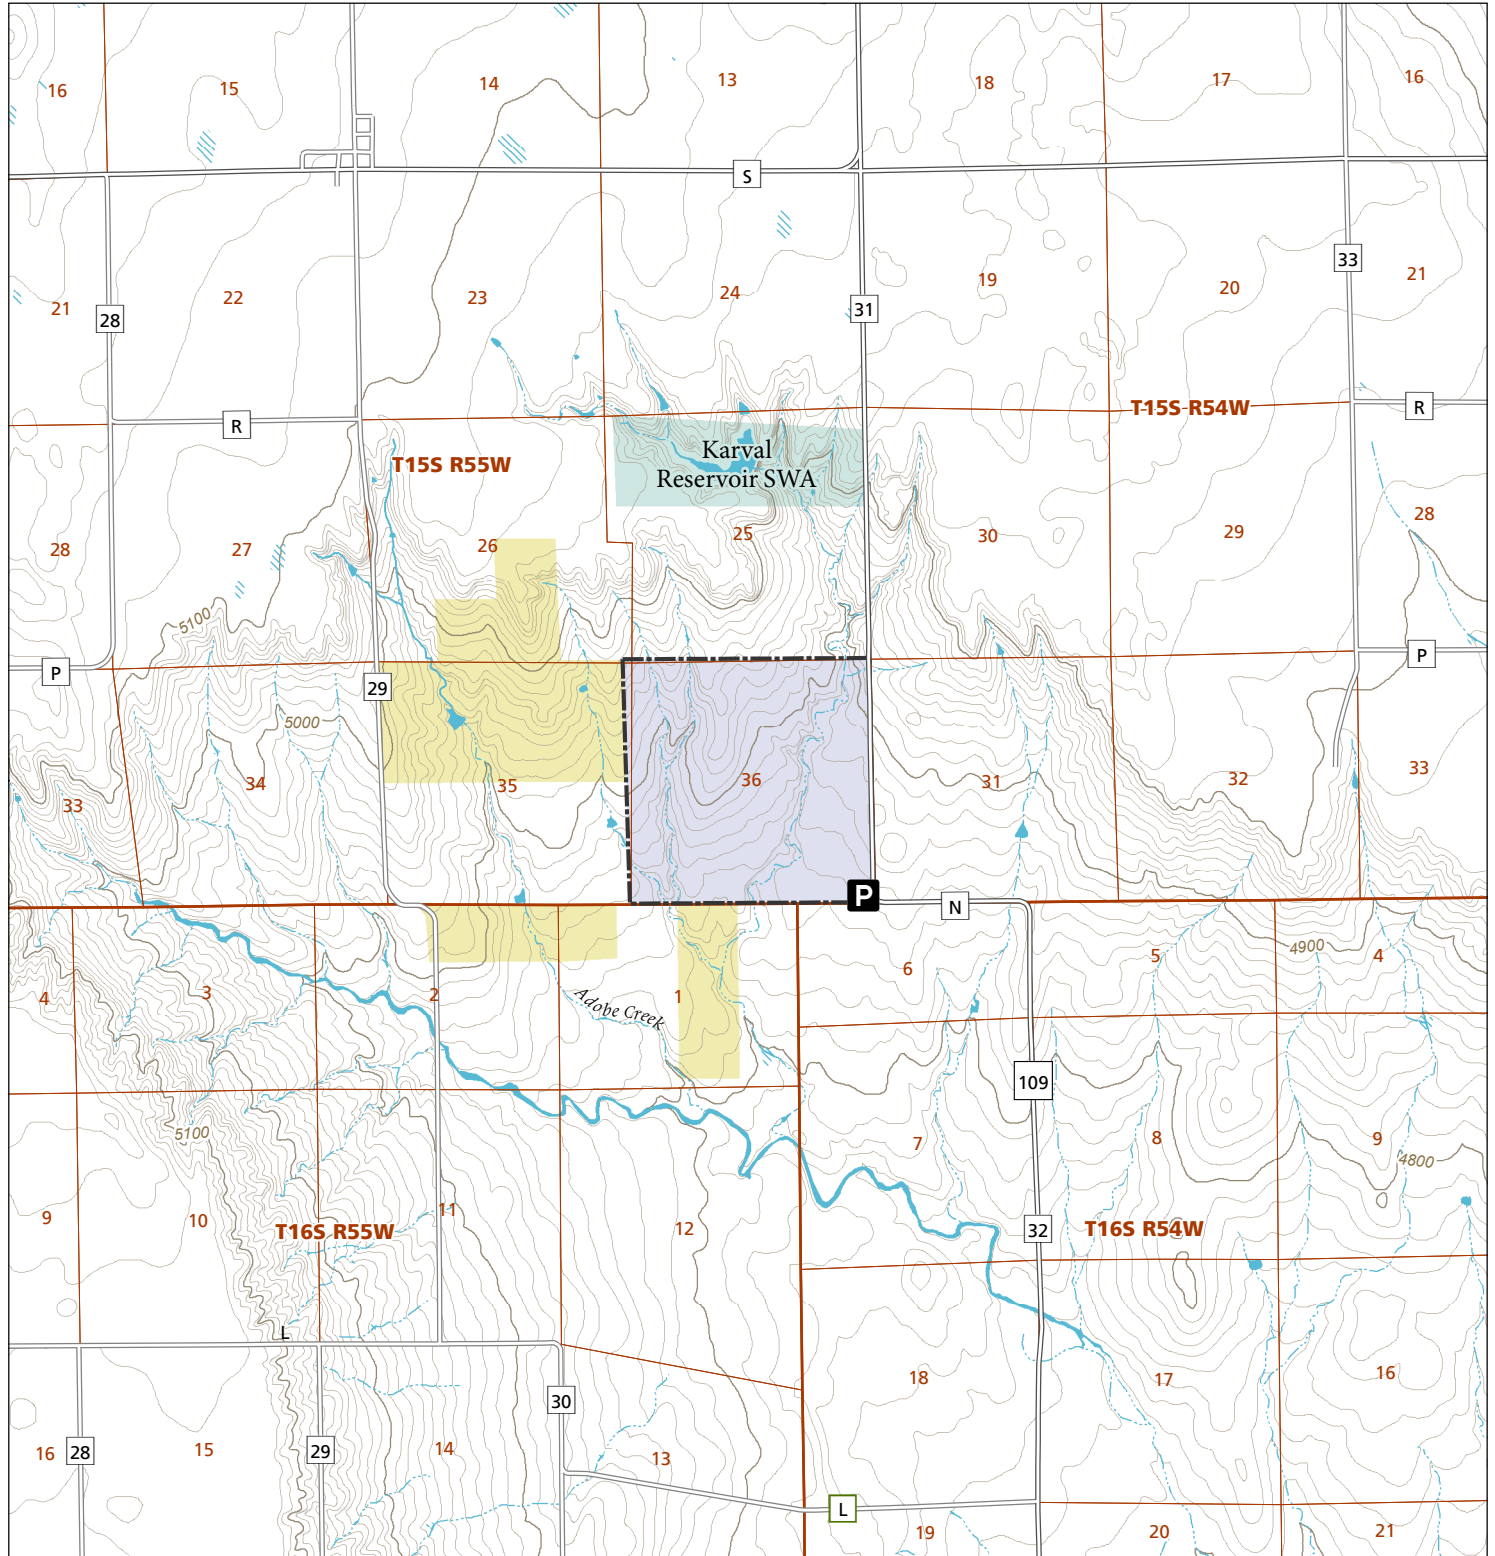

Karval

STL Hunting and Fishing Access Program

Please see the current Colorado State Recreation Lands brochure for listing of land use regulations and access points for this property and other SLB parcels open for wildlife related recreation. Also refer to the CPW Fishing and Hunting information brochure for current hunting and fishing regulations.

Map Updated: 8/14/2023

-  STL Boundary
-  SWA
-  Parking
-  BLM
-  No Public Access