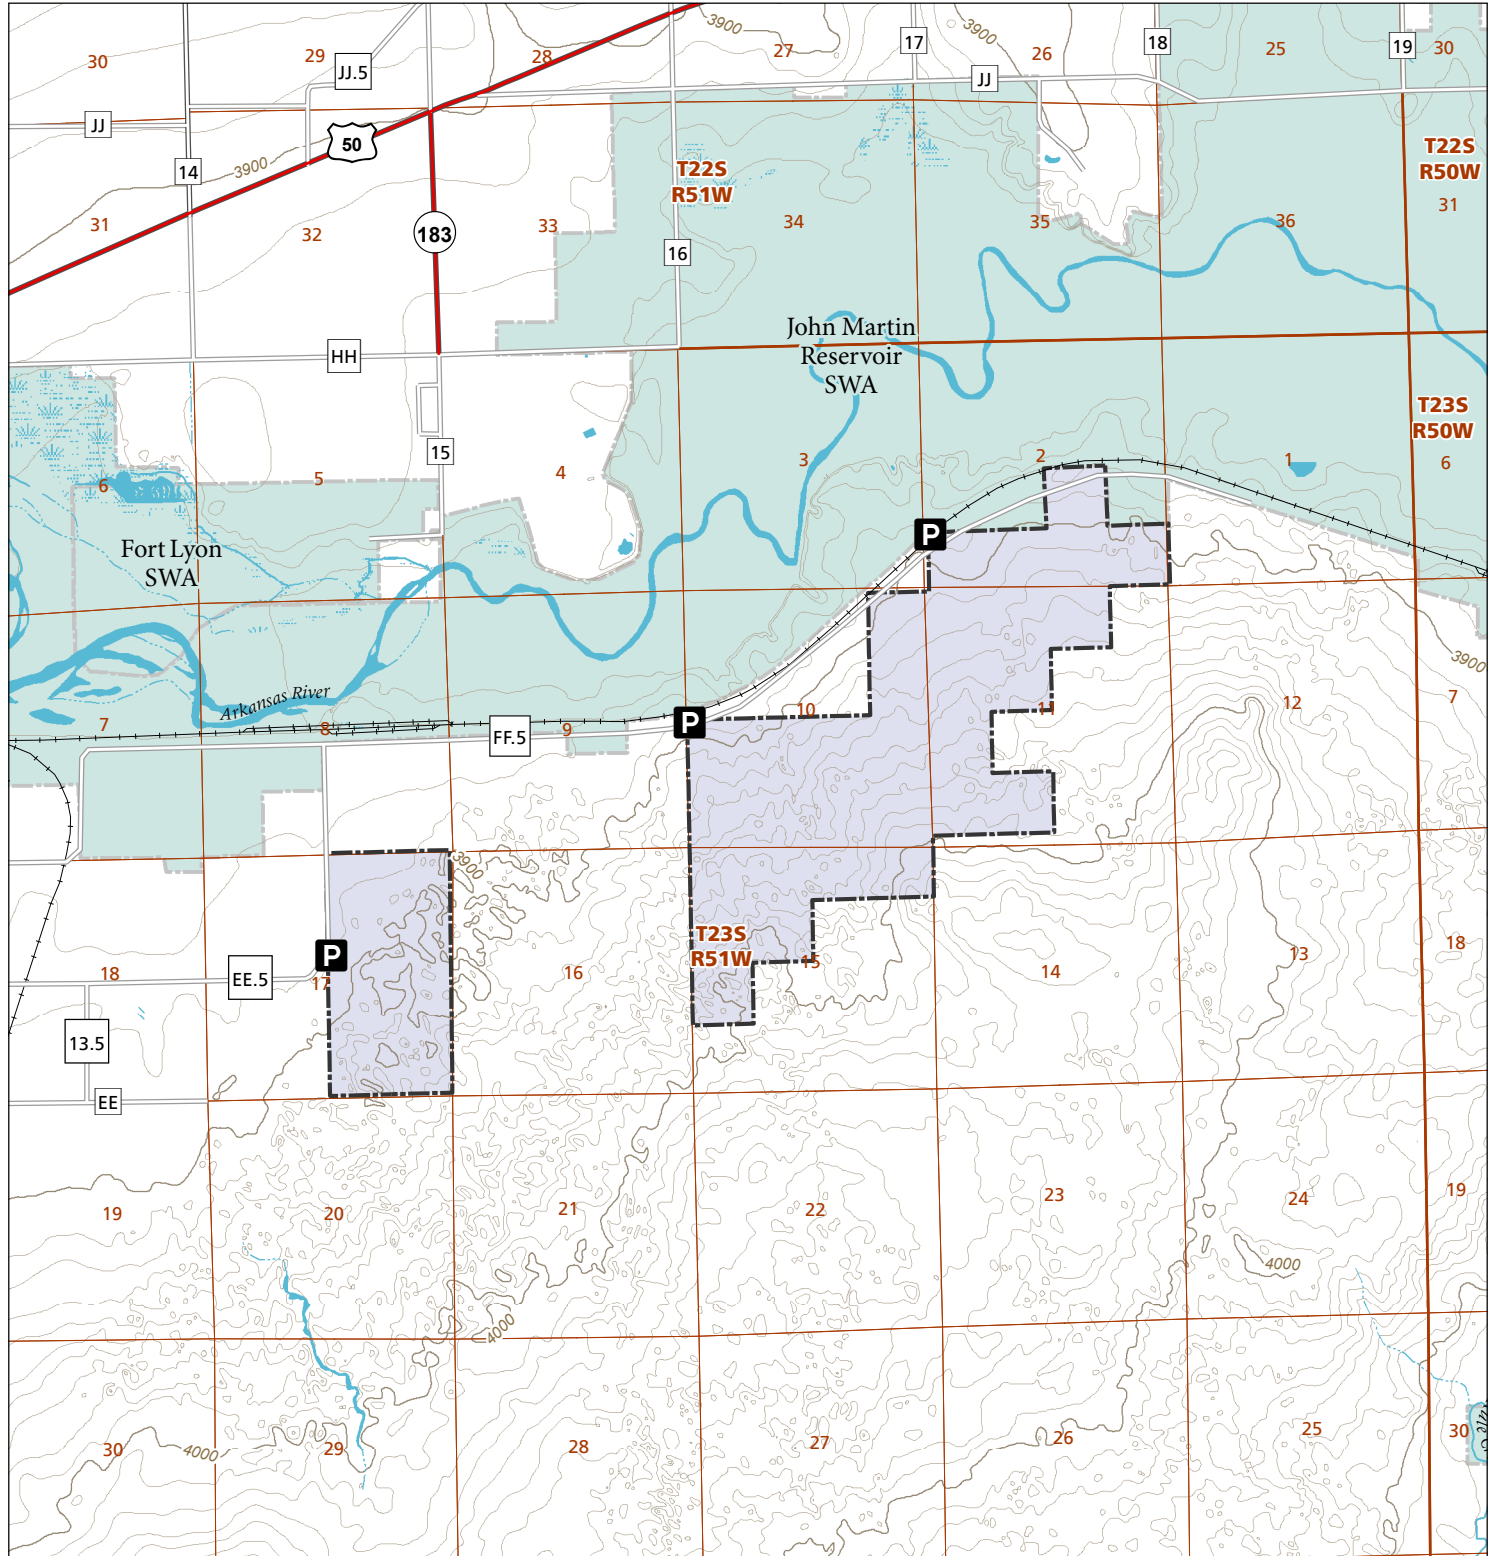

Keller Lease

STL Public Access Program

Please see the current Colorado State Recreation Lands brochure for listing of land use regulations and access points for this property and other SLB parcels open for wildlife related recreation. Also refer to the CPW Fishing and Hunting information brochure for current hunting and fishing regulations.

Map Updated: 4/22/2015

-  STL Boundary
-  SWA
-  Parking
-  No Public Access