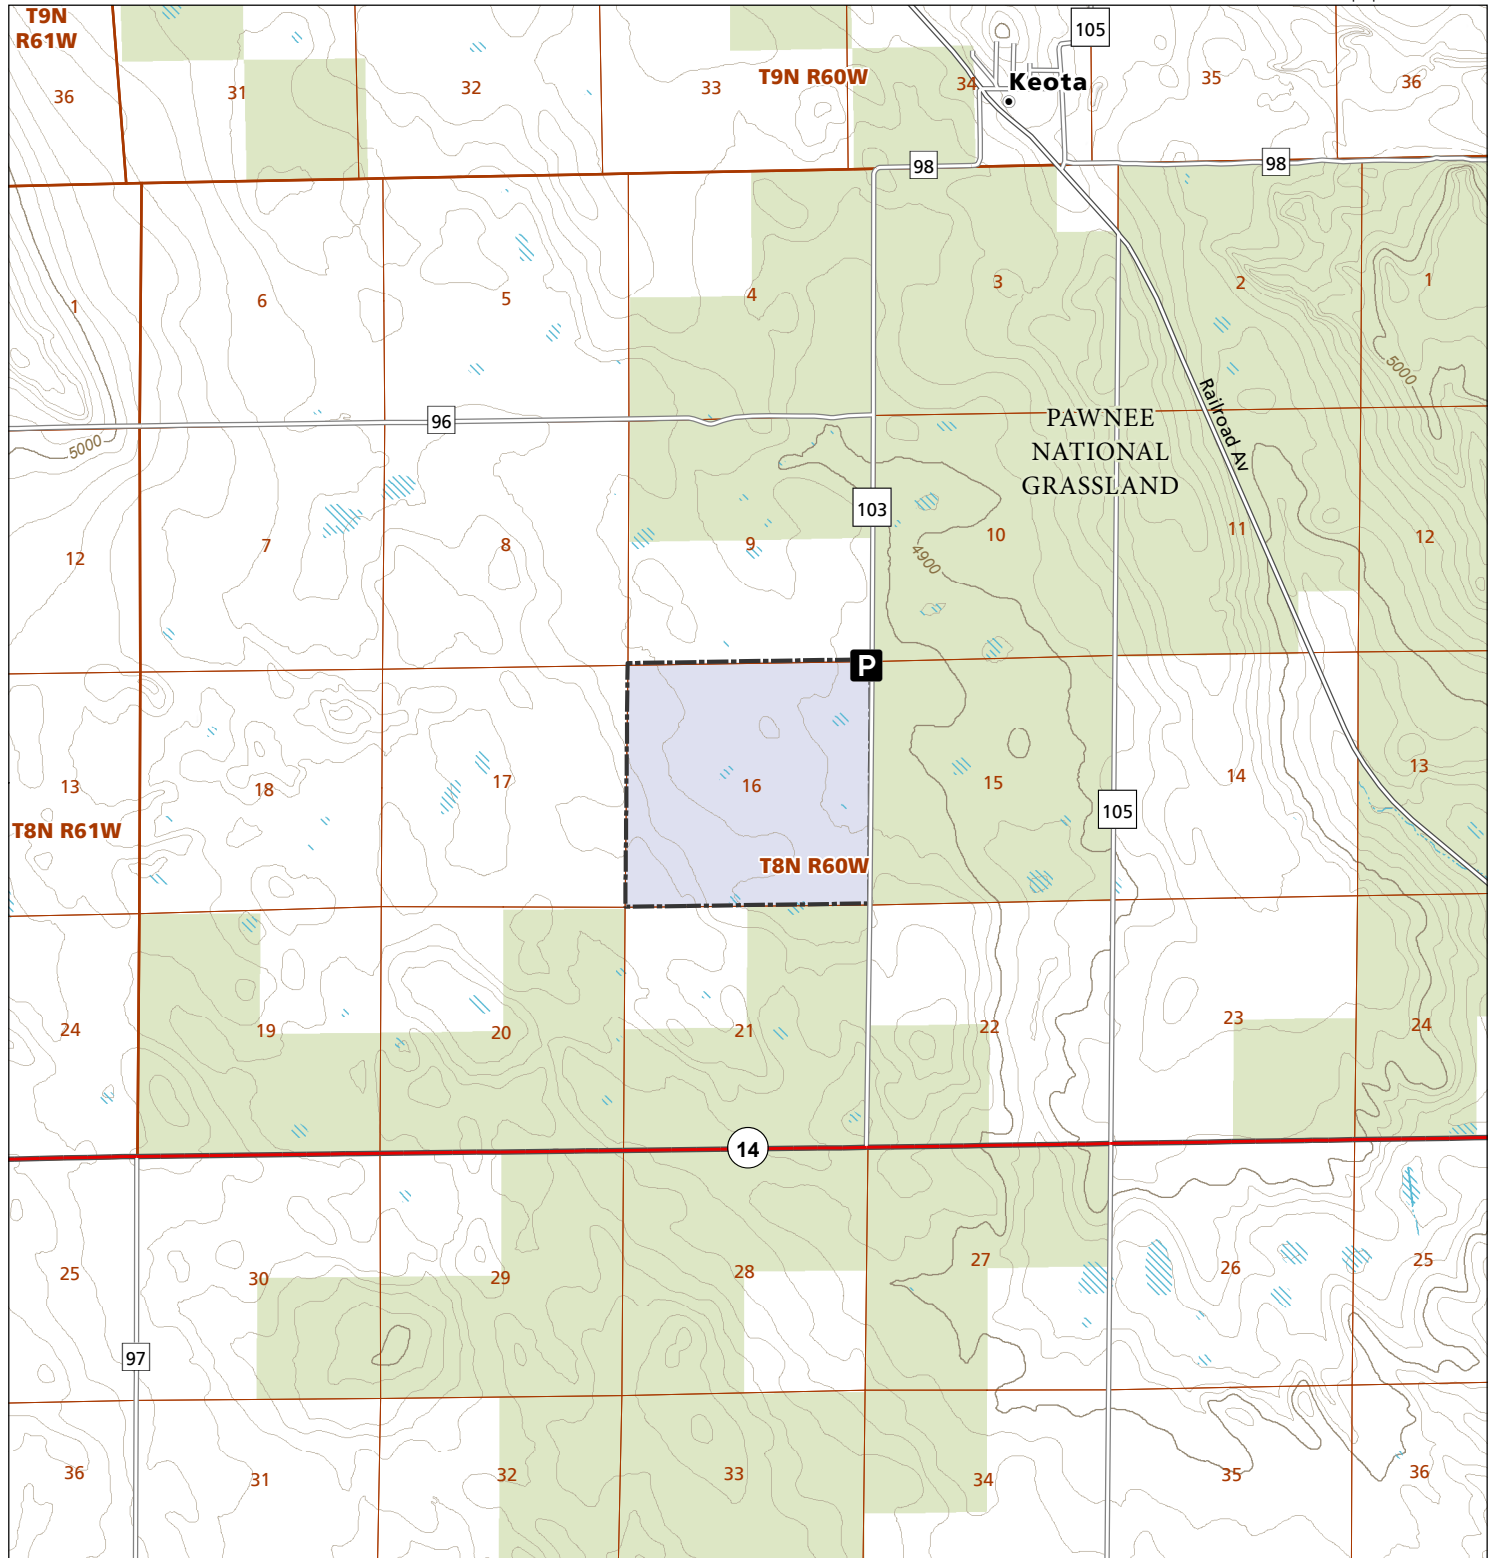

# Keota

Map Updated: 8/4/2023

- STL Boundary
- US Forest Service
- Parking
- No Public Access