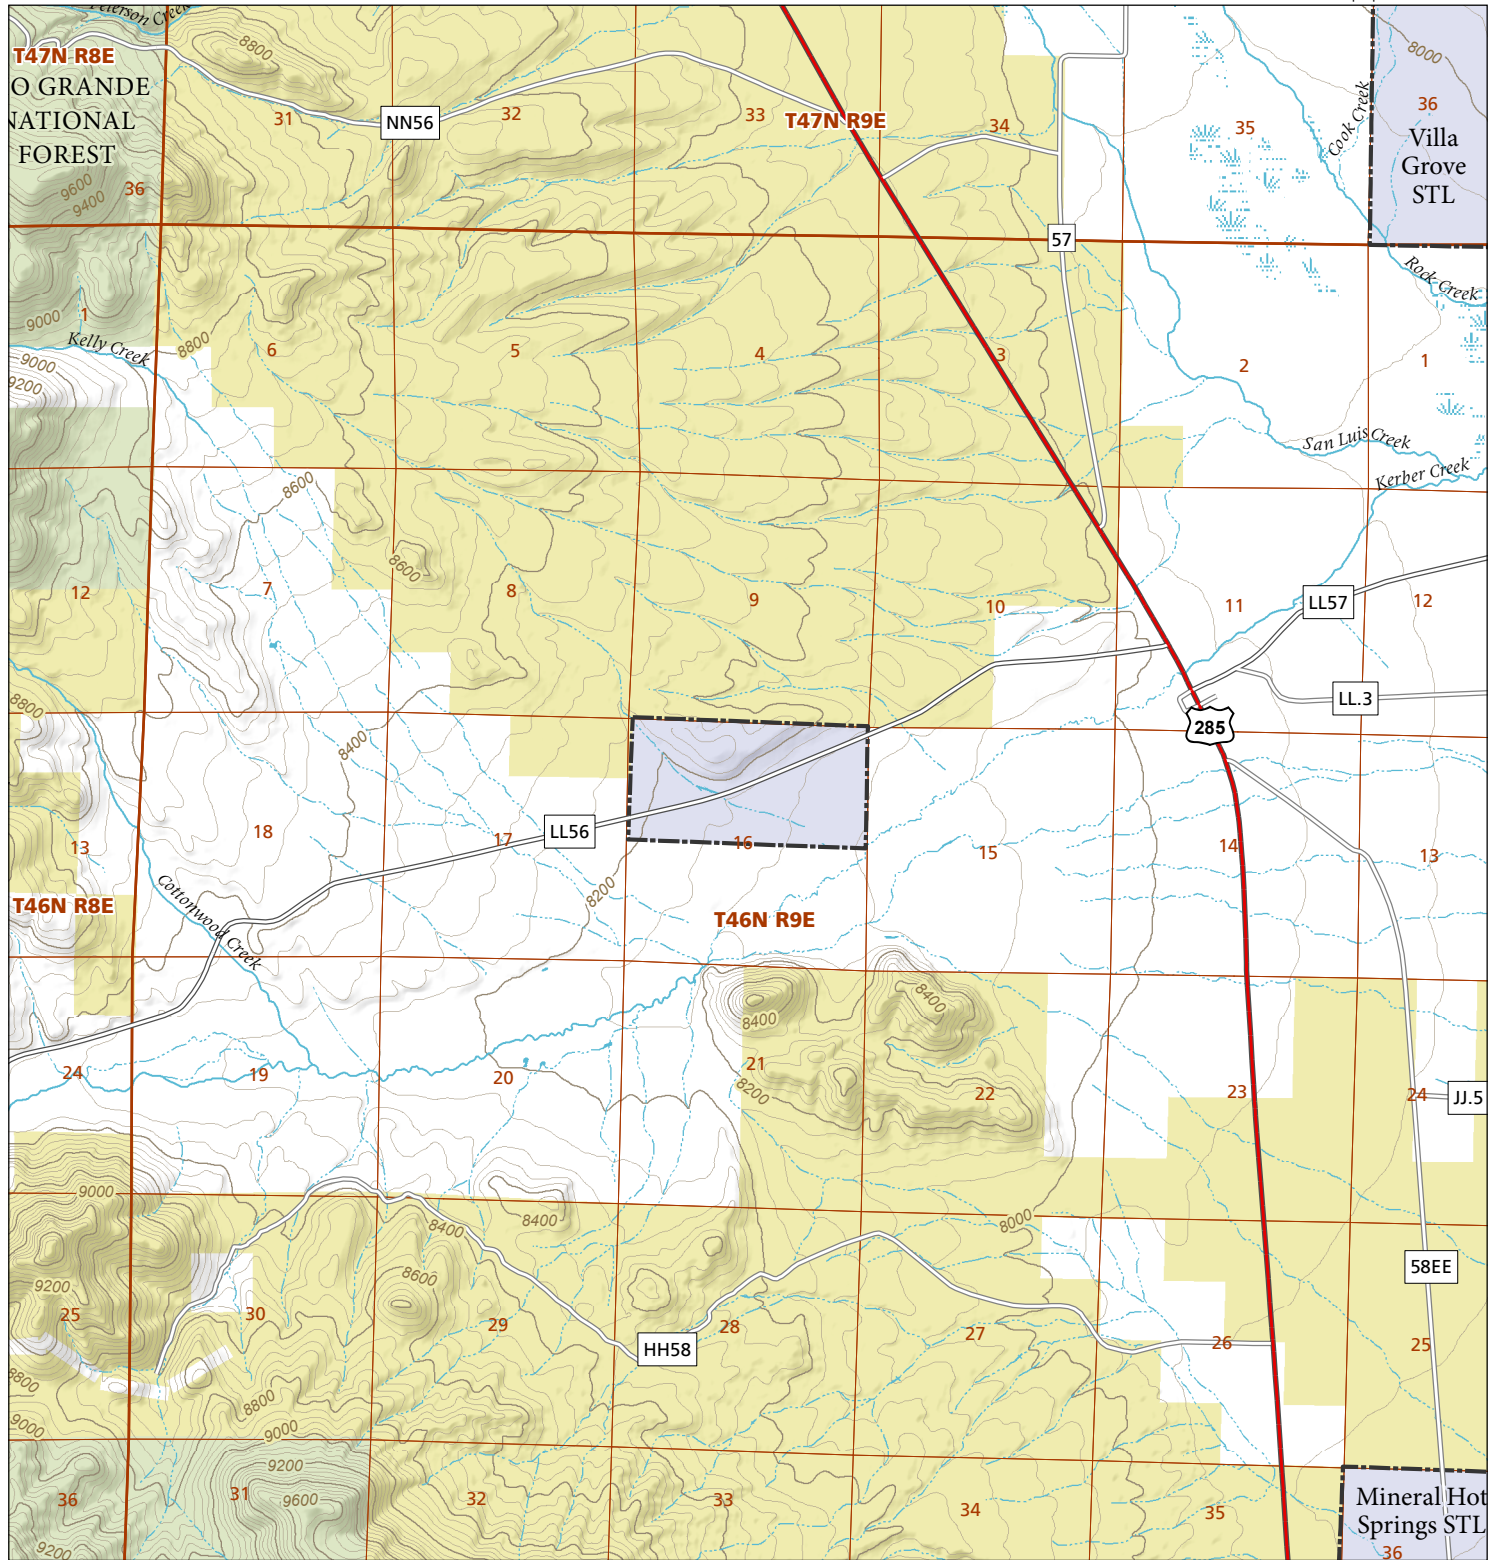

# Kerber Creek

## STL Hunting and Fishing Access Program

Please see the current Colorado State Recreation Lands brochure for listing of land use regulations and access points for this property and other SLB parcels open for wildlife related recreation. Also refer to the CPW Fishing and Hunting information brochure for current hunting and fishing regulations.

Map Updated: 9/6/2023

-  STL Boundary
-  BLM
-  US Forest Service
-  No Public Access
-  Parking