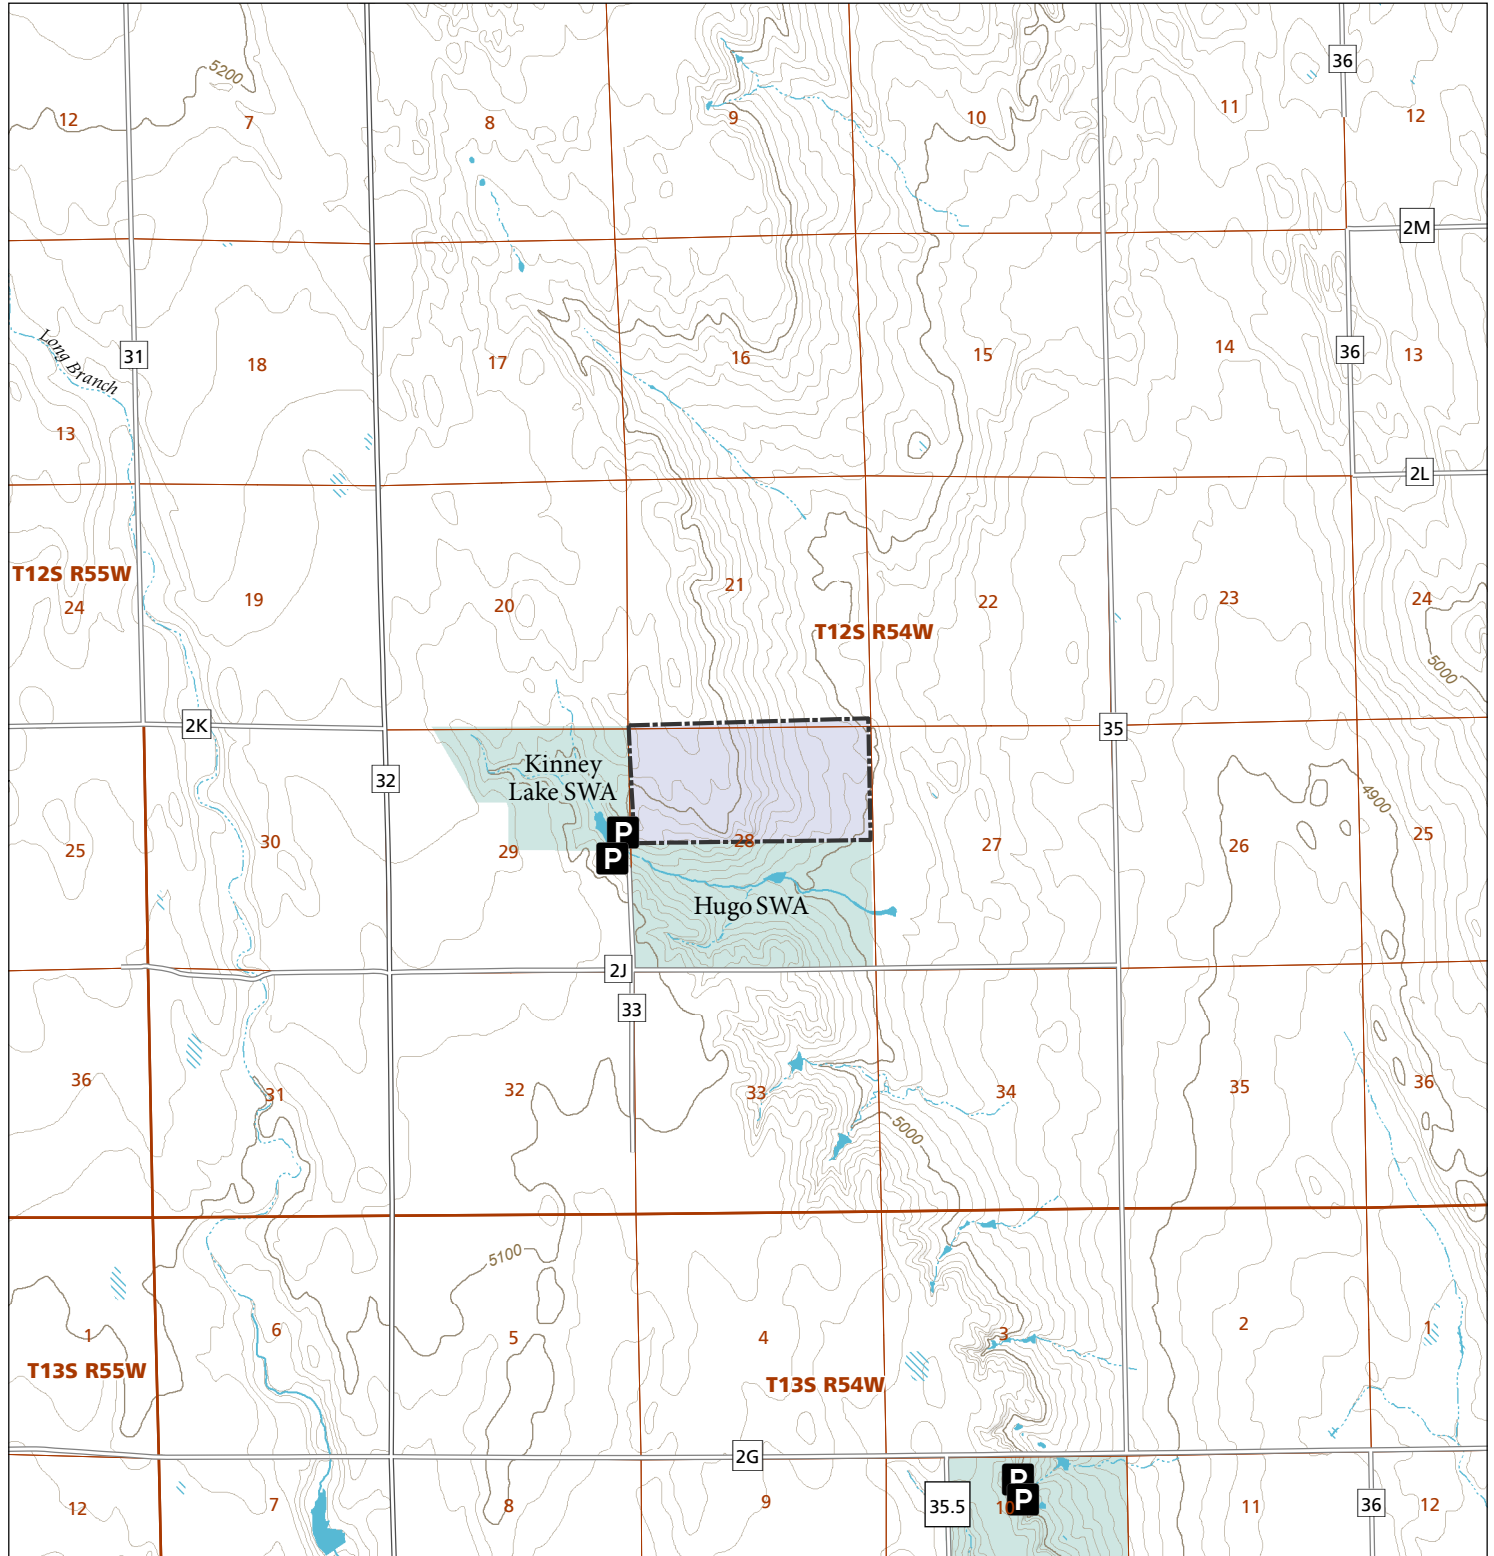

Kinney Lake

STL Hunting and Fishing Access Program

Please see the current Colorado State Recreation Lands brochure for listing of land use regulations and access points for this property and other SLB parcels open for wildlife related recreation. Also refer to the CPW Fishing and Hunting information brochure for current hunting and fishing regulations.

Map Updated: 8/14/2023

-  STL Boundary
-  SWA
-  Parking
-  No Public Access