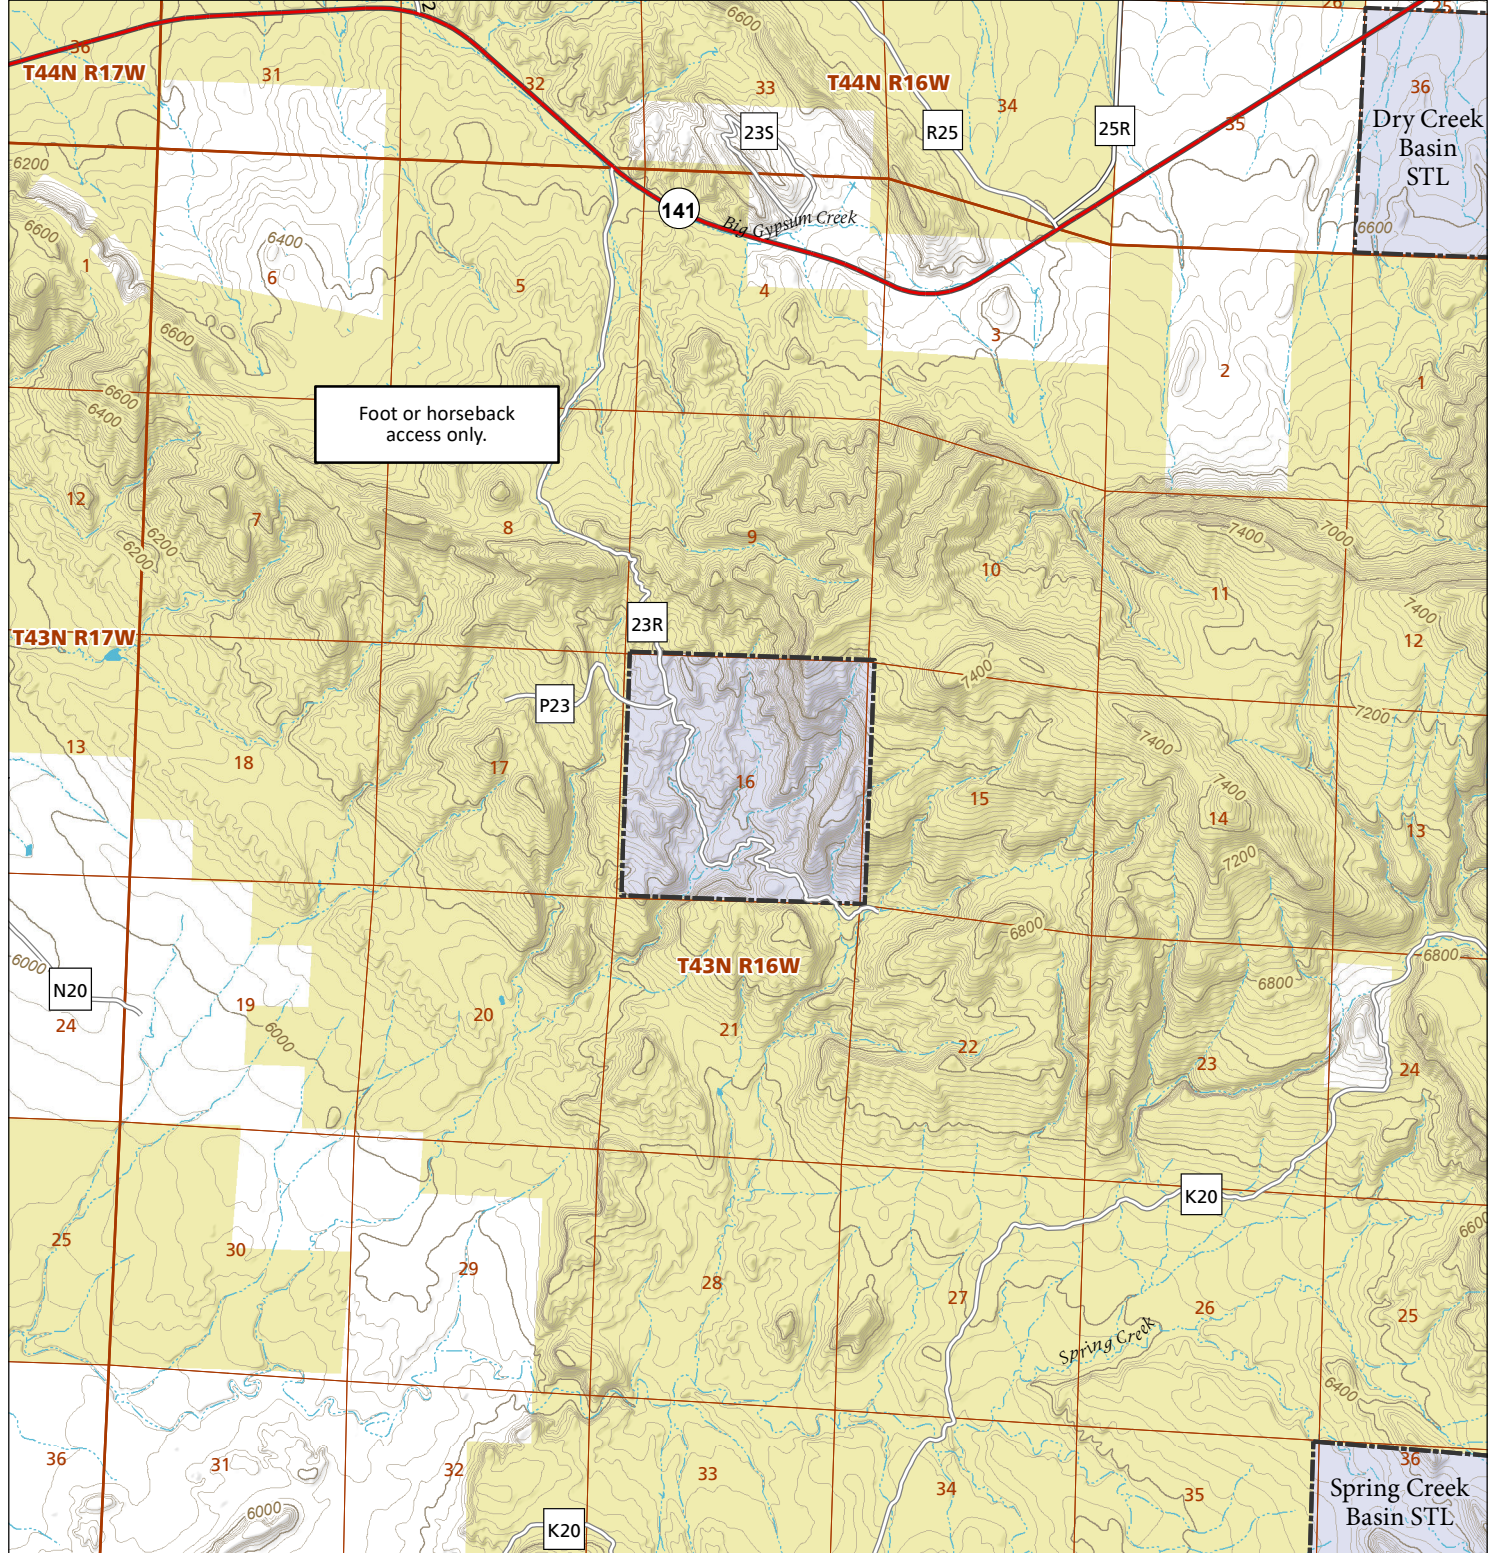

Klondike Basin

STL Hunting and Fishing Access Program

Please see the current Colorado State Recreation Lands brochure for listing of land use regulations and access points for this property and other SLB parcels open for wildlife related recreation. Also refer to the CPW Fishing and Hunting information brochure for current hunting and fishing regulations.

Map Updated: 8/10/2023

-  STL Boundary
-  BLM
-  No Public Access