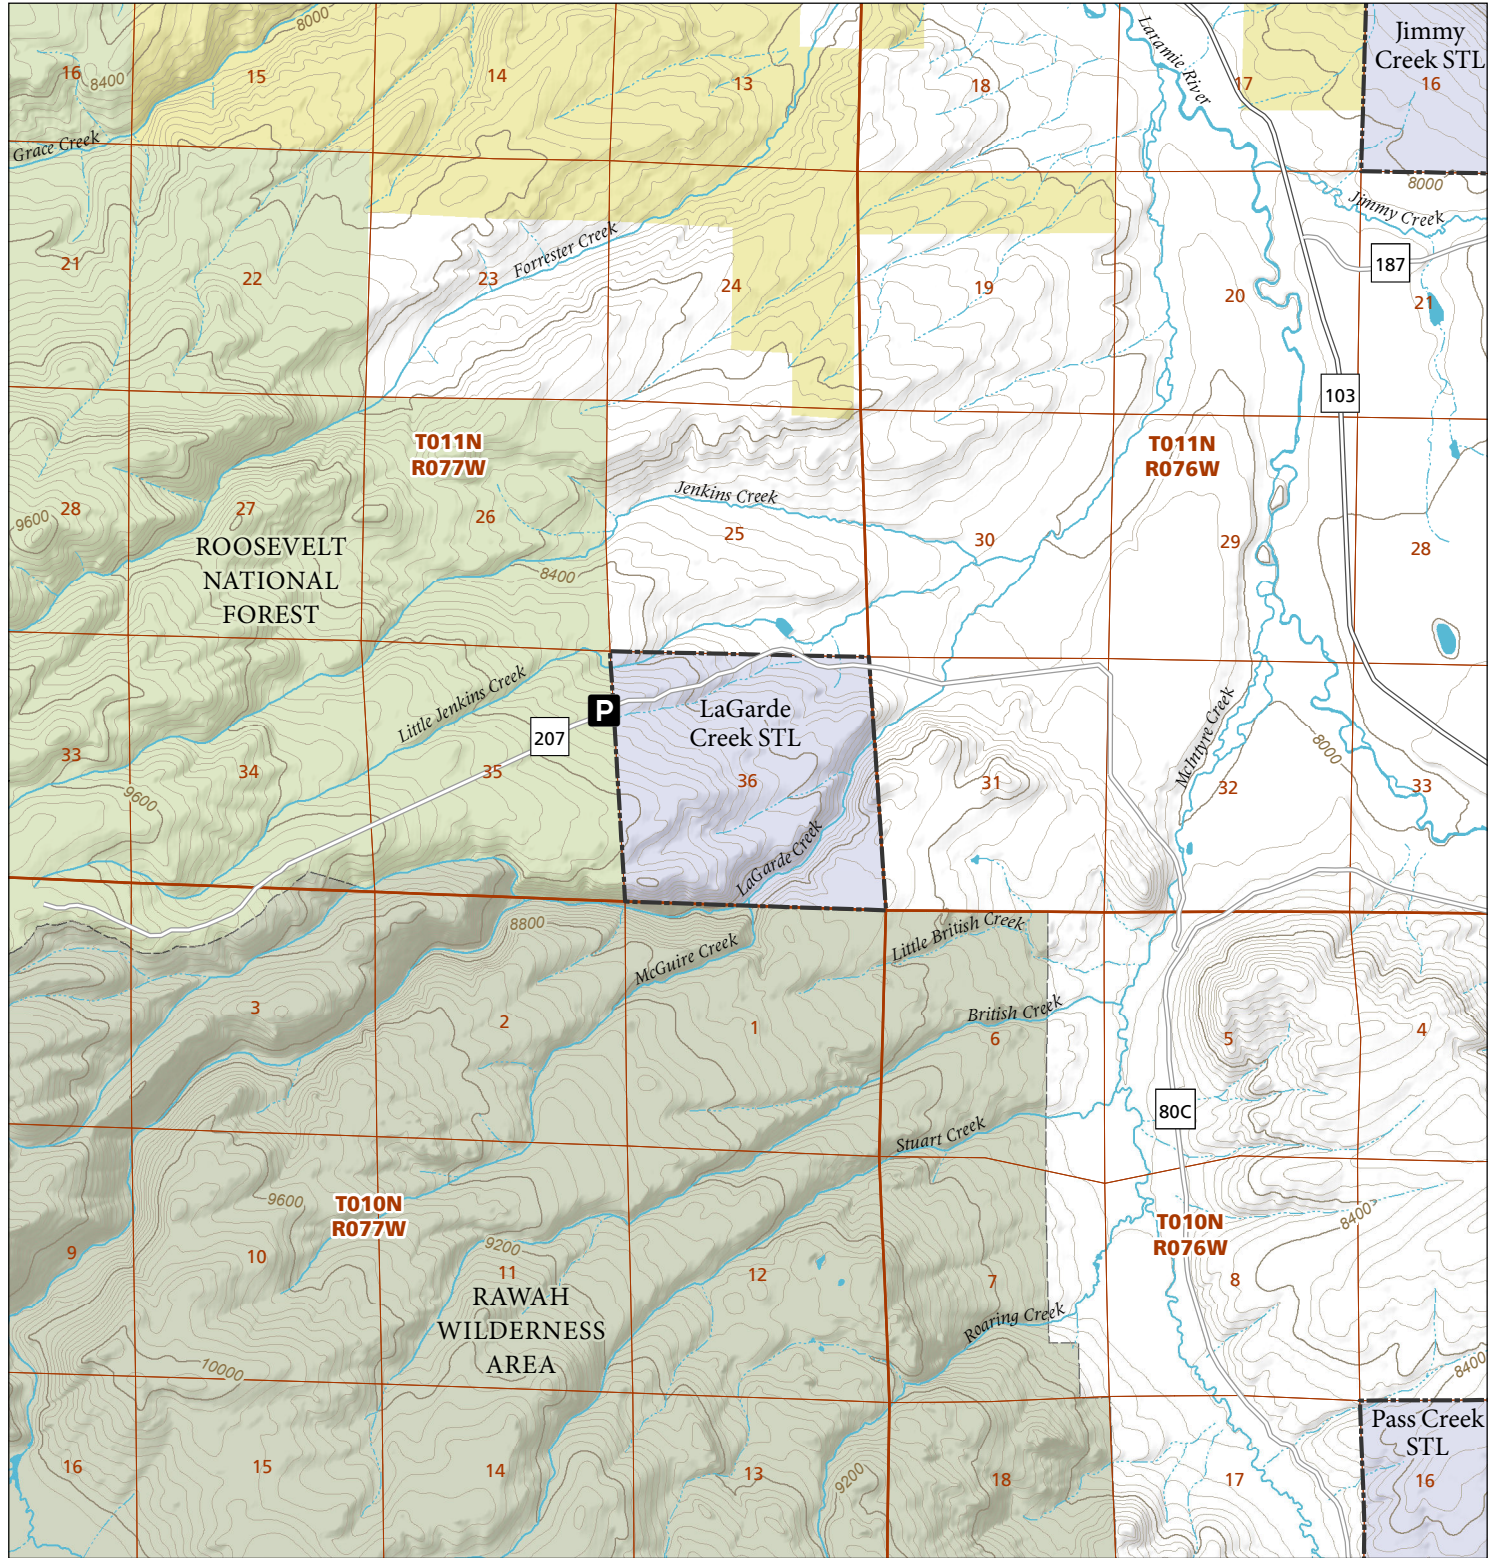

LaGarde Creek

STL Hunting and Fishing Access Program

Please see the current Colorado State Recreation Lands brochure for listing of land use regulations and access points for this property and other SLB parcels open for wildlife related recreation. Also refer to the CPW Fishing and Hunting information brochure for current hunting and fishing regulations.

Map Updated: 8/4/2023

-  STL Boundary
-  BLM
-  **P** Parking
-  US Forest Service
-  US Forest Service Wilderness Area
-  No Public Access