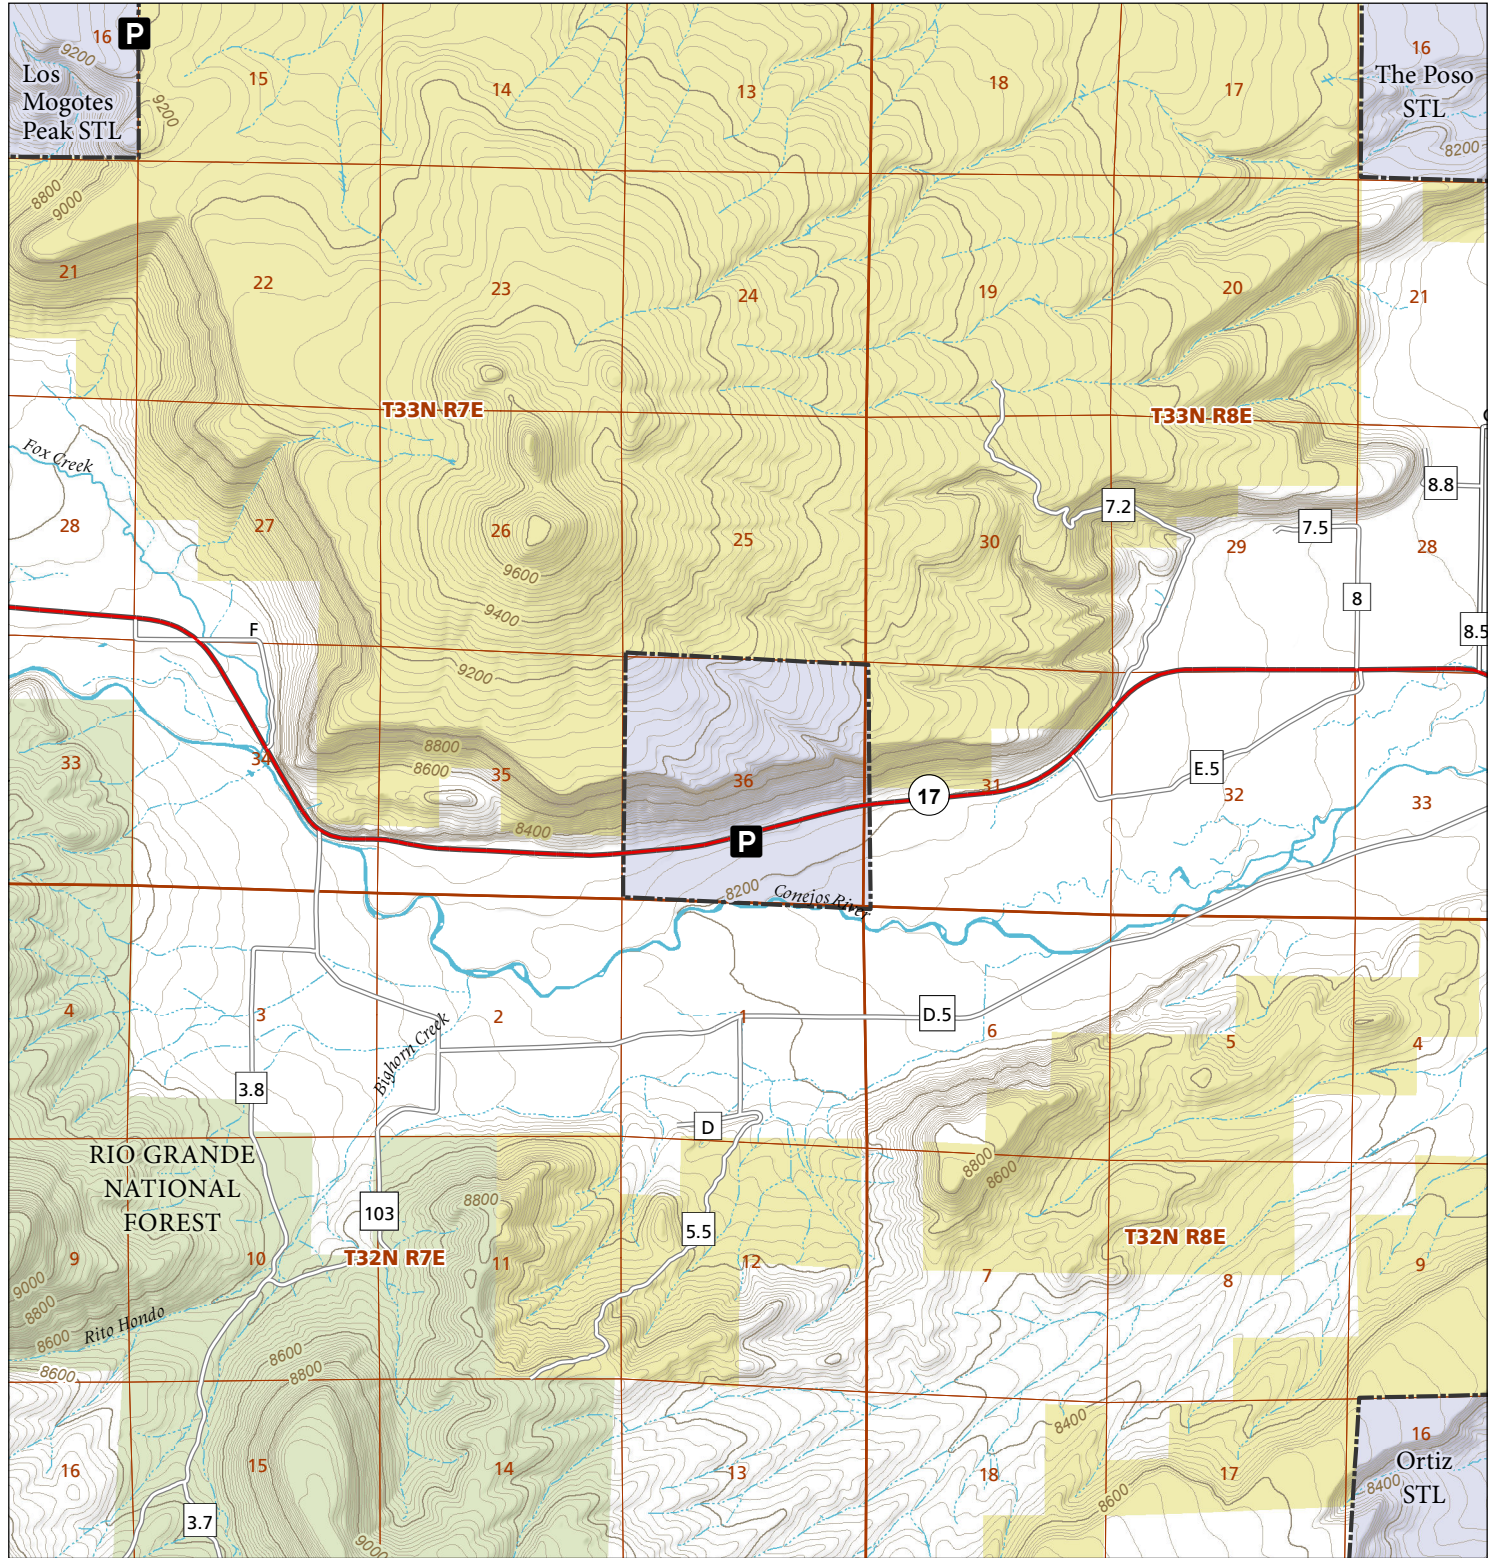

Las Mesitas

STL Hunting and Fishing Access Program

Please see the current Colorado State Recreation Lands brochure for listing of land use regulations and access points for this property and other SLB parcels open for wildlife related recreation. Also refer to the CPW Fishing and Hunting information brochure for current hunting and fishing regulations.

Map Updated: 9/6/2023

-  STL Boundary
-  Parking
-  BLM
-  US Forest Service
-  No Public Access