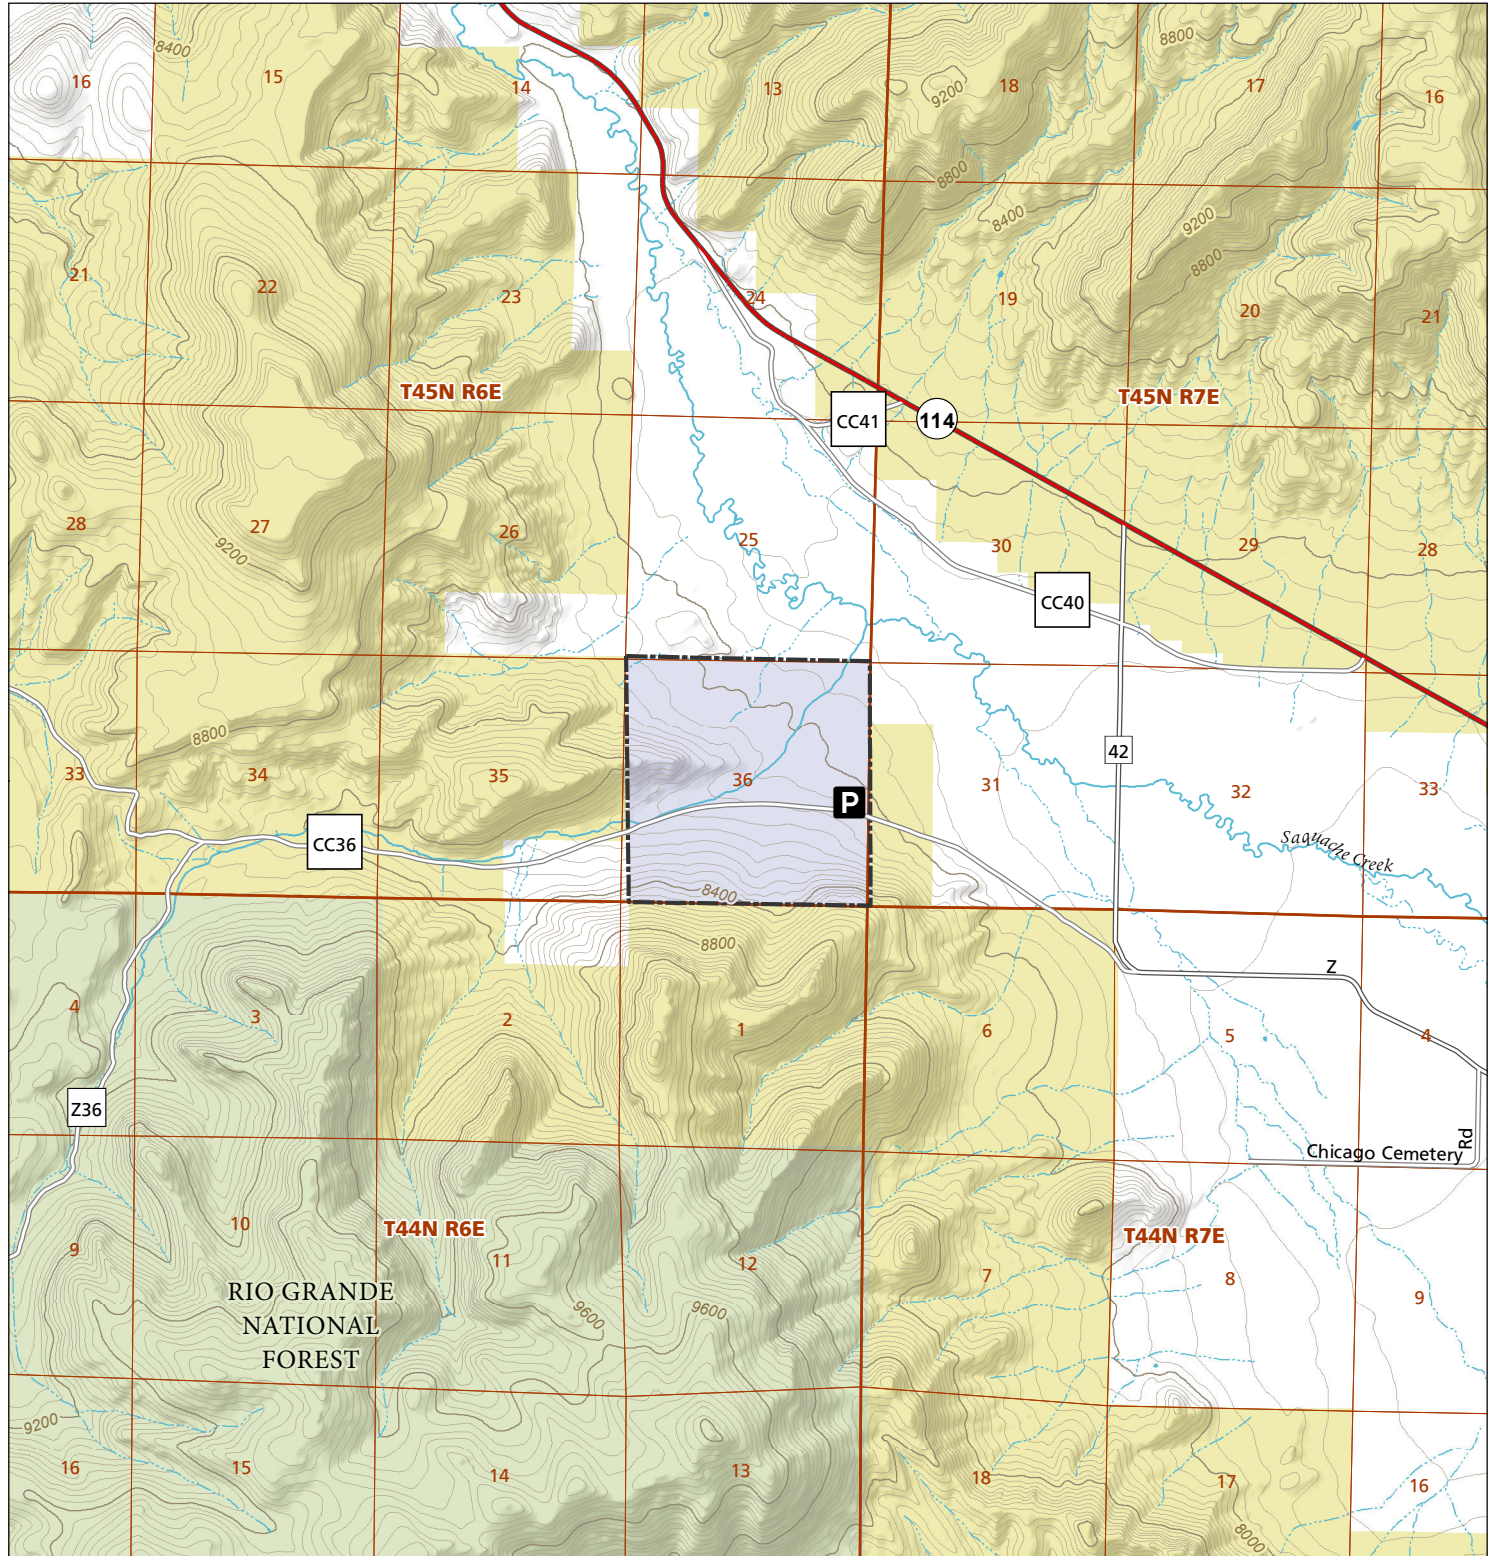

Laughlin Gulch

STL Hunting and Fishing Access Program

Please see the current Colorado State Recreation Lands brochure for listing of land use regulations and access points for this property and other SLB parcels open for wildlife related recreation. Also refer to the CPW Fishing and Hunting information brochure for current hunting and fishing regulations.

Map Updated: 9/6/2023

-  STL Boundary
-  BLM
-  Parking
-  US Forest Service
-  No Public Access