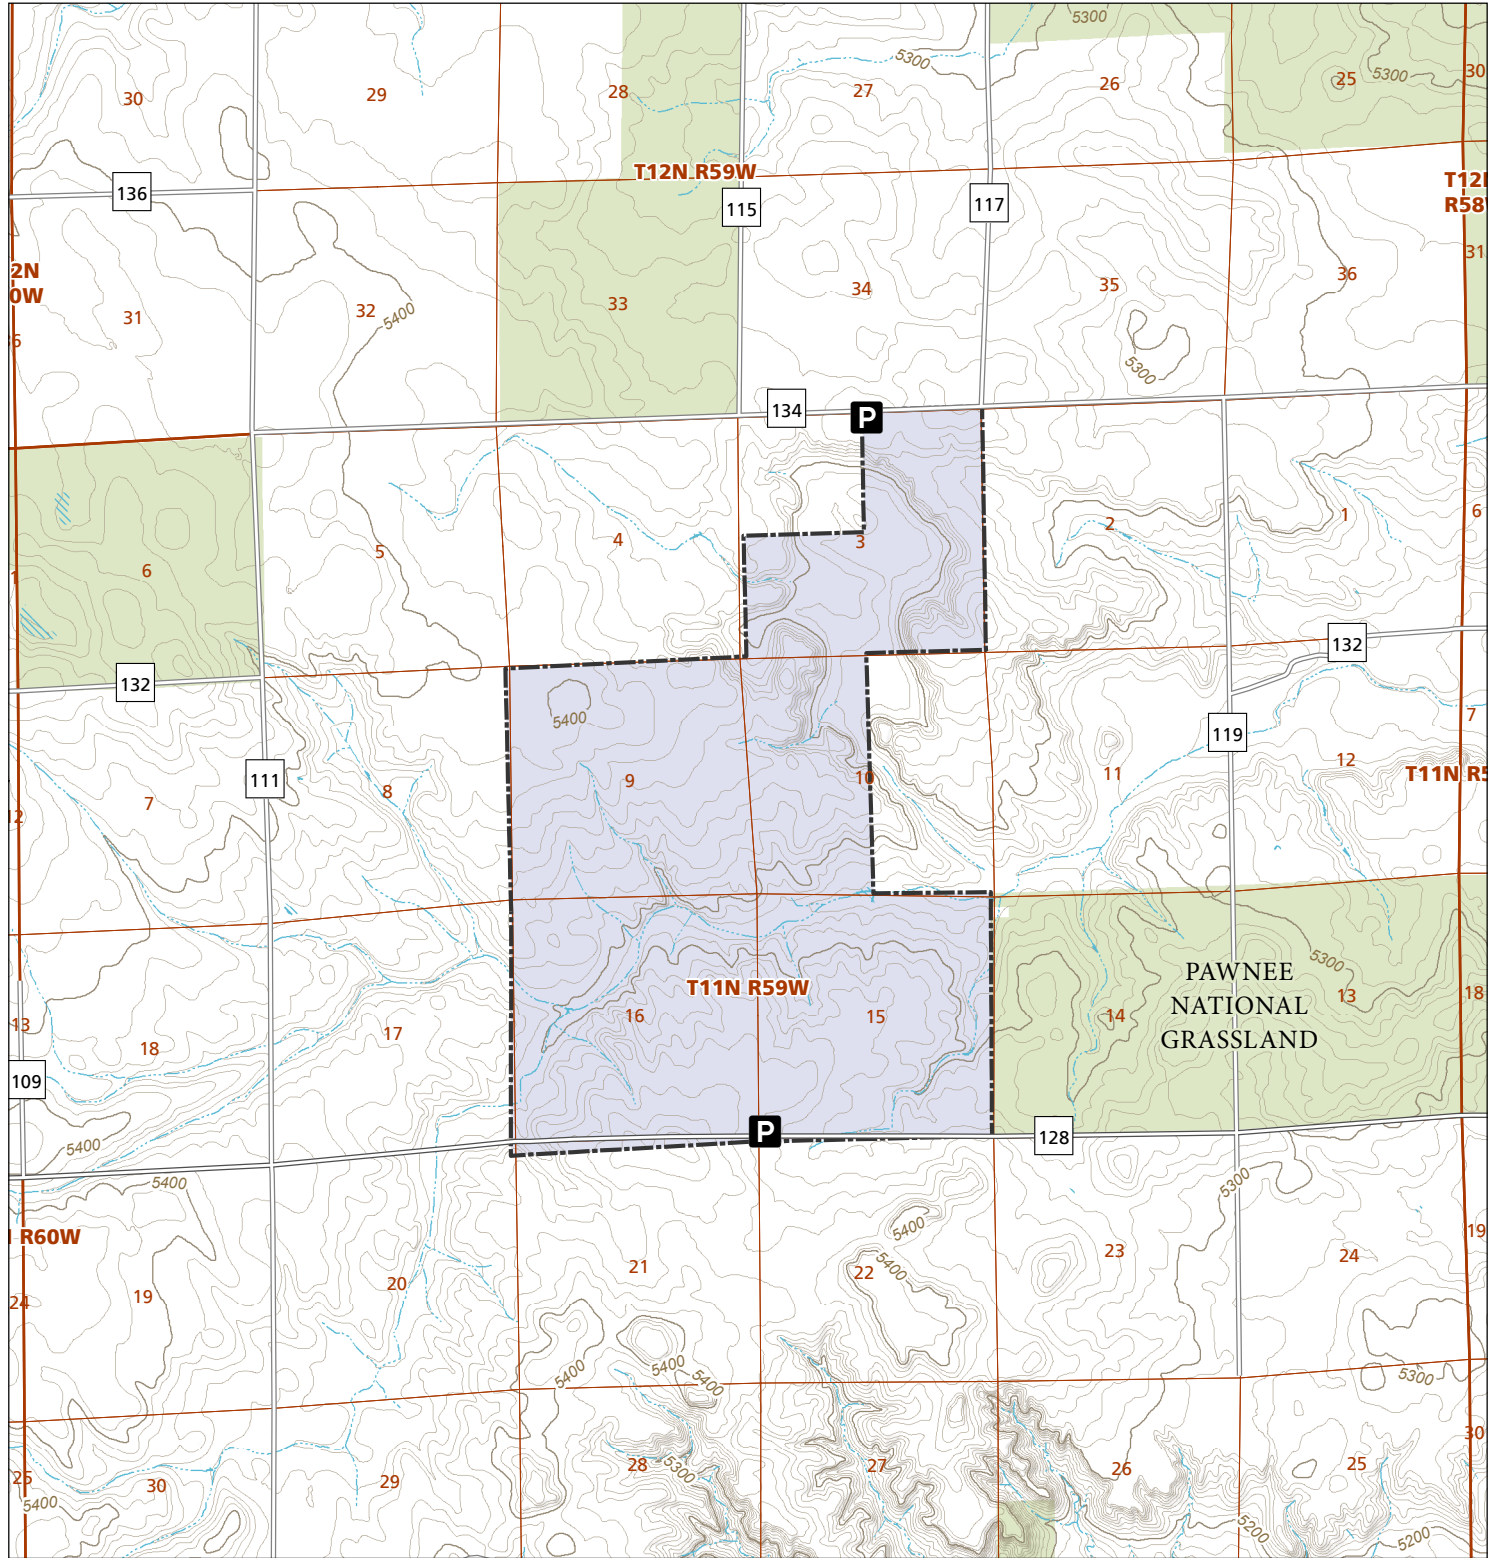

Lazy D

STL Hunting and Fishing Access Program

Please see the current Colorado State Recreation Lands brochure for listing of land use regulations and access points for this property and other SLB parcels open for wildlife related recreation. Also refer to the CPW Fishing and Hunting information brochure for current hunting and fishing regulations.

Map Updated: 8/4/2023

-  STL Boundary
-  US Forest Service
-  Parking
-  No Public Access