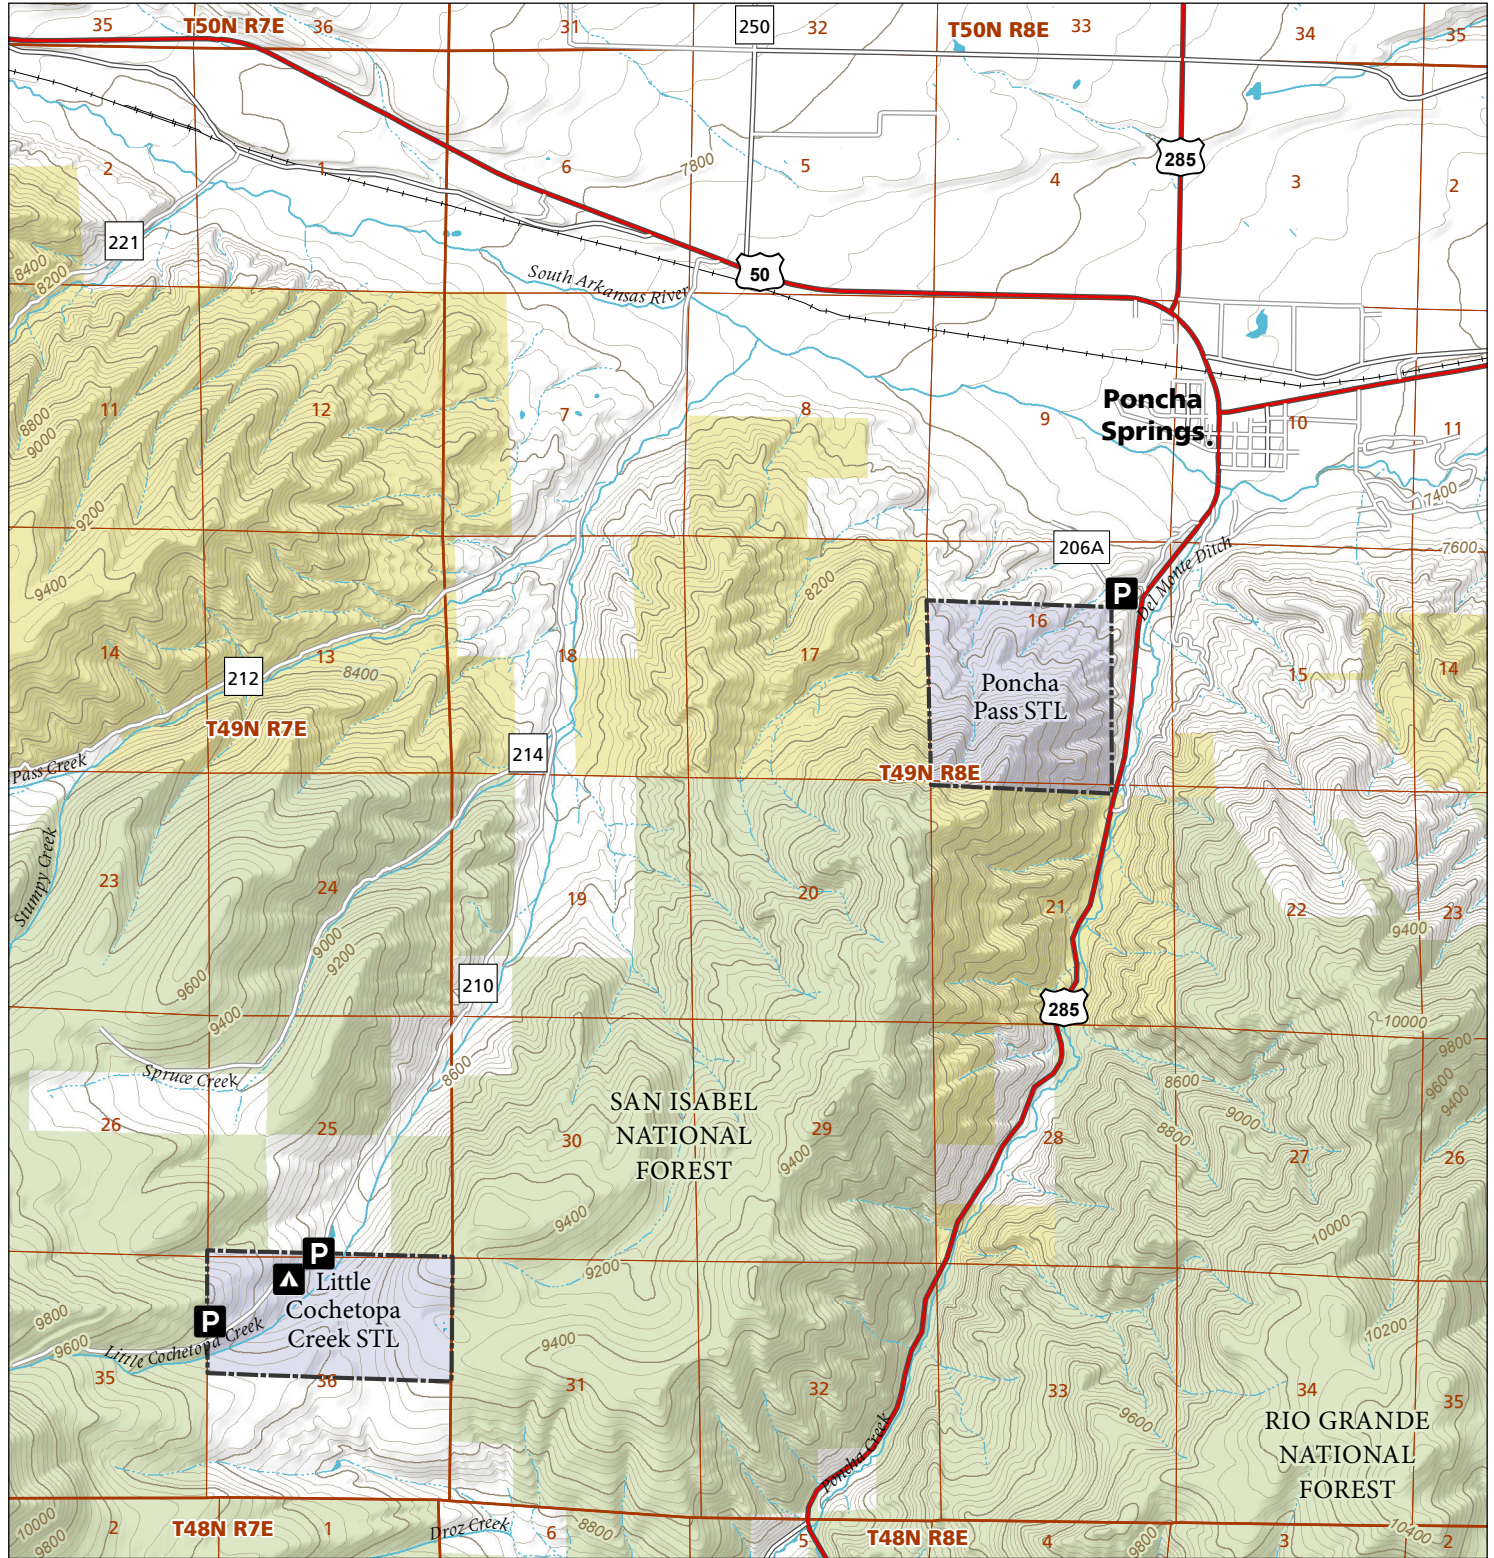

Little Cochetopa Creek & Poncha Pass

STL Hunting and Fishing Access Program

Please see the current Colorado State Recreation Lands brochure for listing of land use regulations and access points for this property and other SLB parcels open for wildlife related recreation. Also refer to the CPW Fishing and Hunting information brochure for current hunting and fishing regulations.

Map Updated: 8/31/2023

- STL Boundary
- BLM
- Parking
- US Forest Service
- Campground
- No Public Access