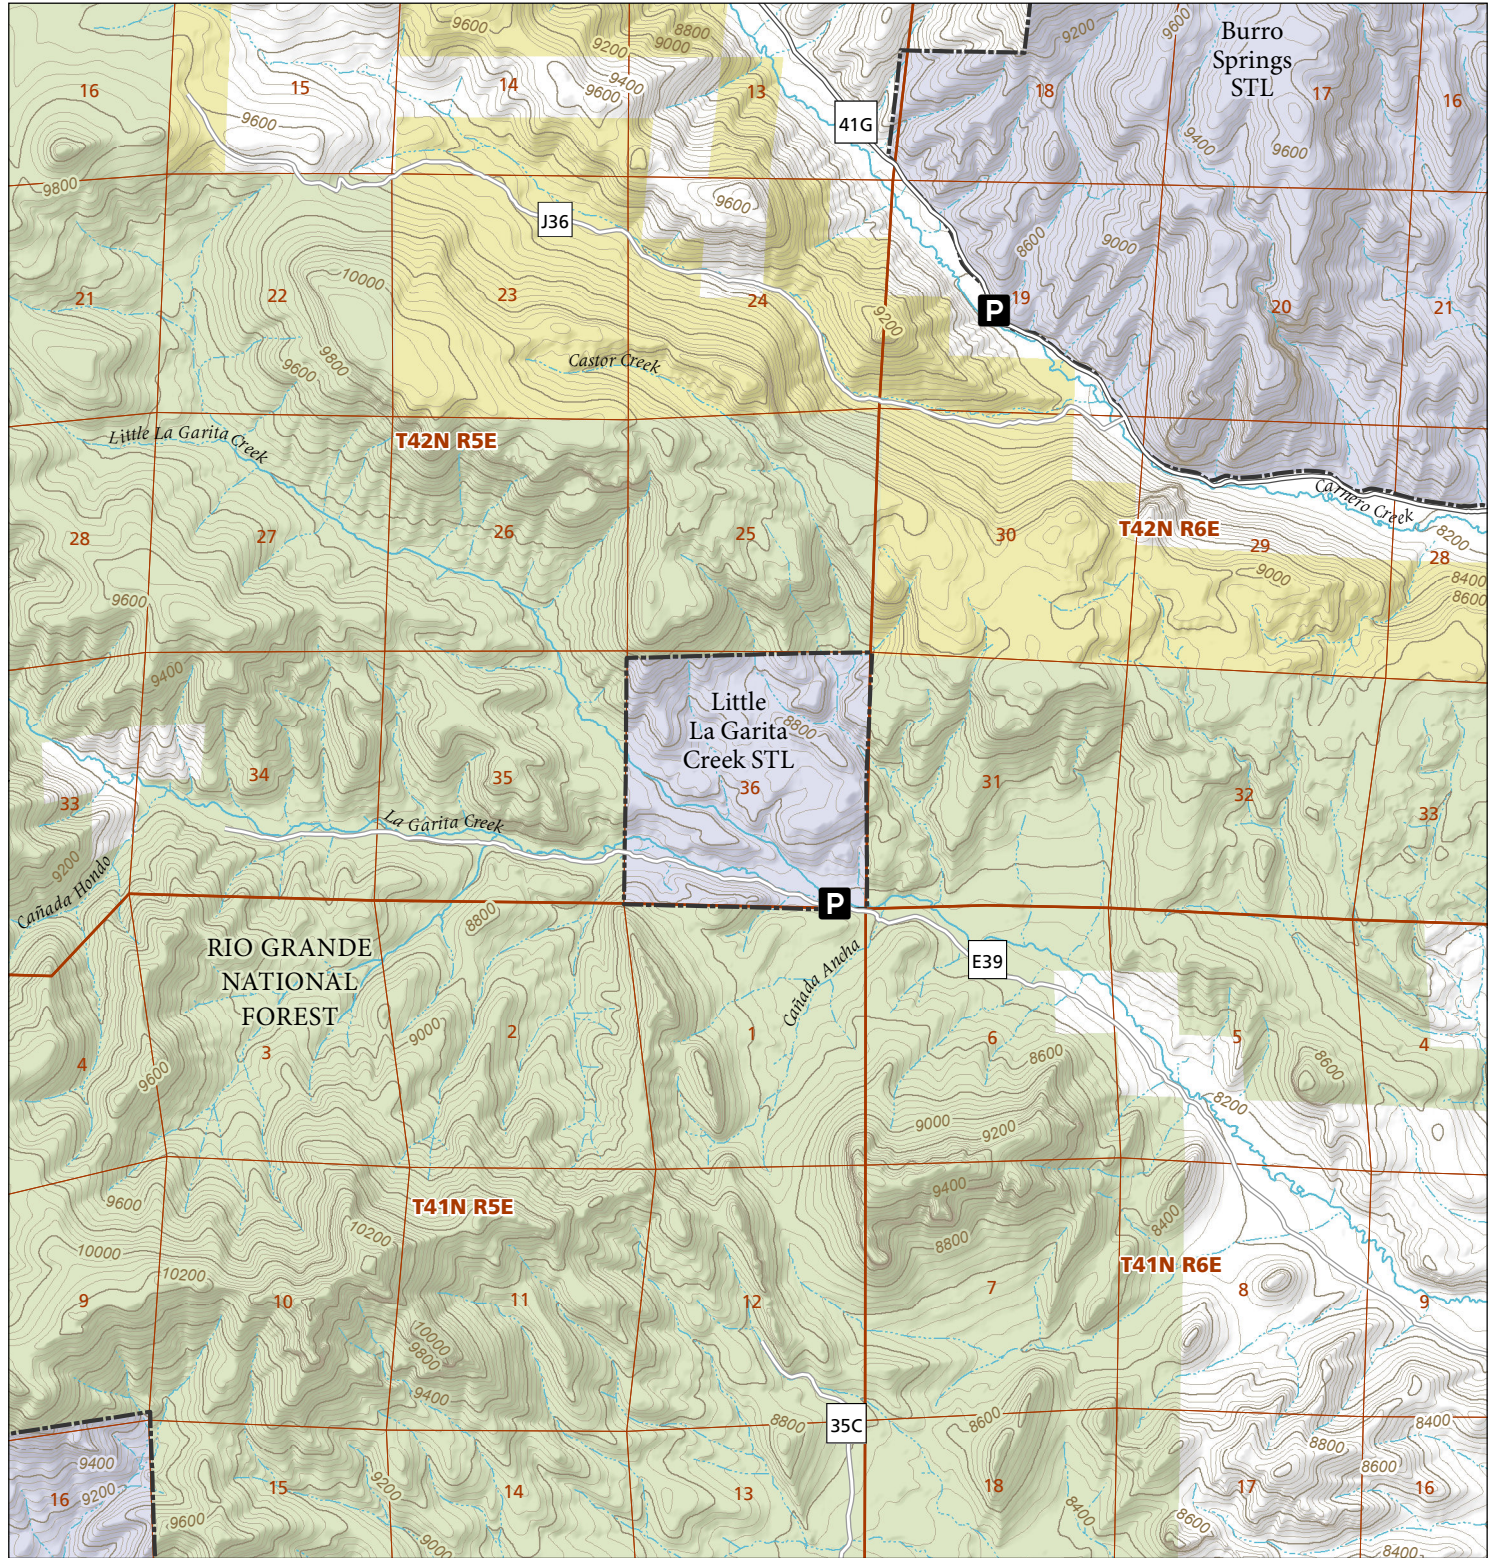

# Little La Garita Creek

## STL Hunting and Fishing Access Program

Please see the current Colorado State Recreation Lands brochure for listing of land use regulations and access points for this property and other SLB parcels open for wildlife related recreation. Also refer to the CPW Fishing and Hunting information brochure for current hunting and fishing regulations.

Map Updated: 9/6/2023

-  STL Boundary
-  BLM
-  Parking
-  US Forest Service
-  No Public Access