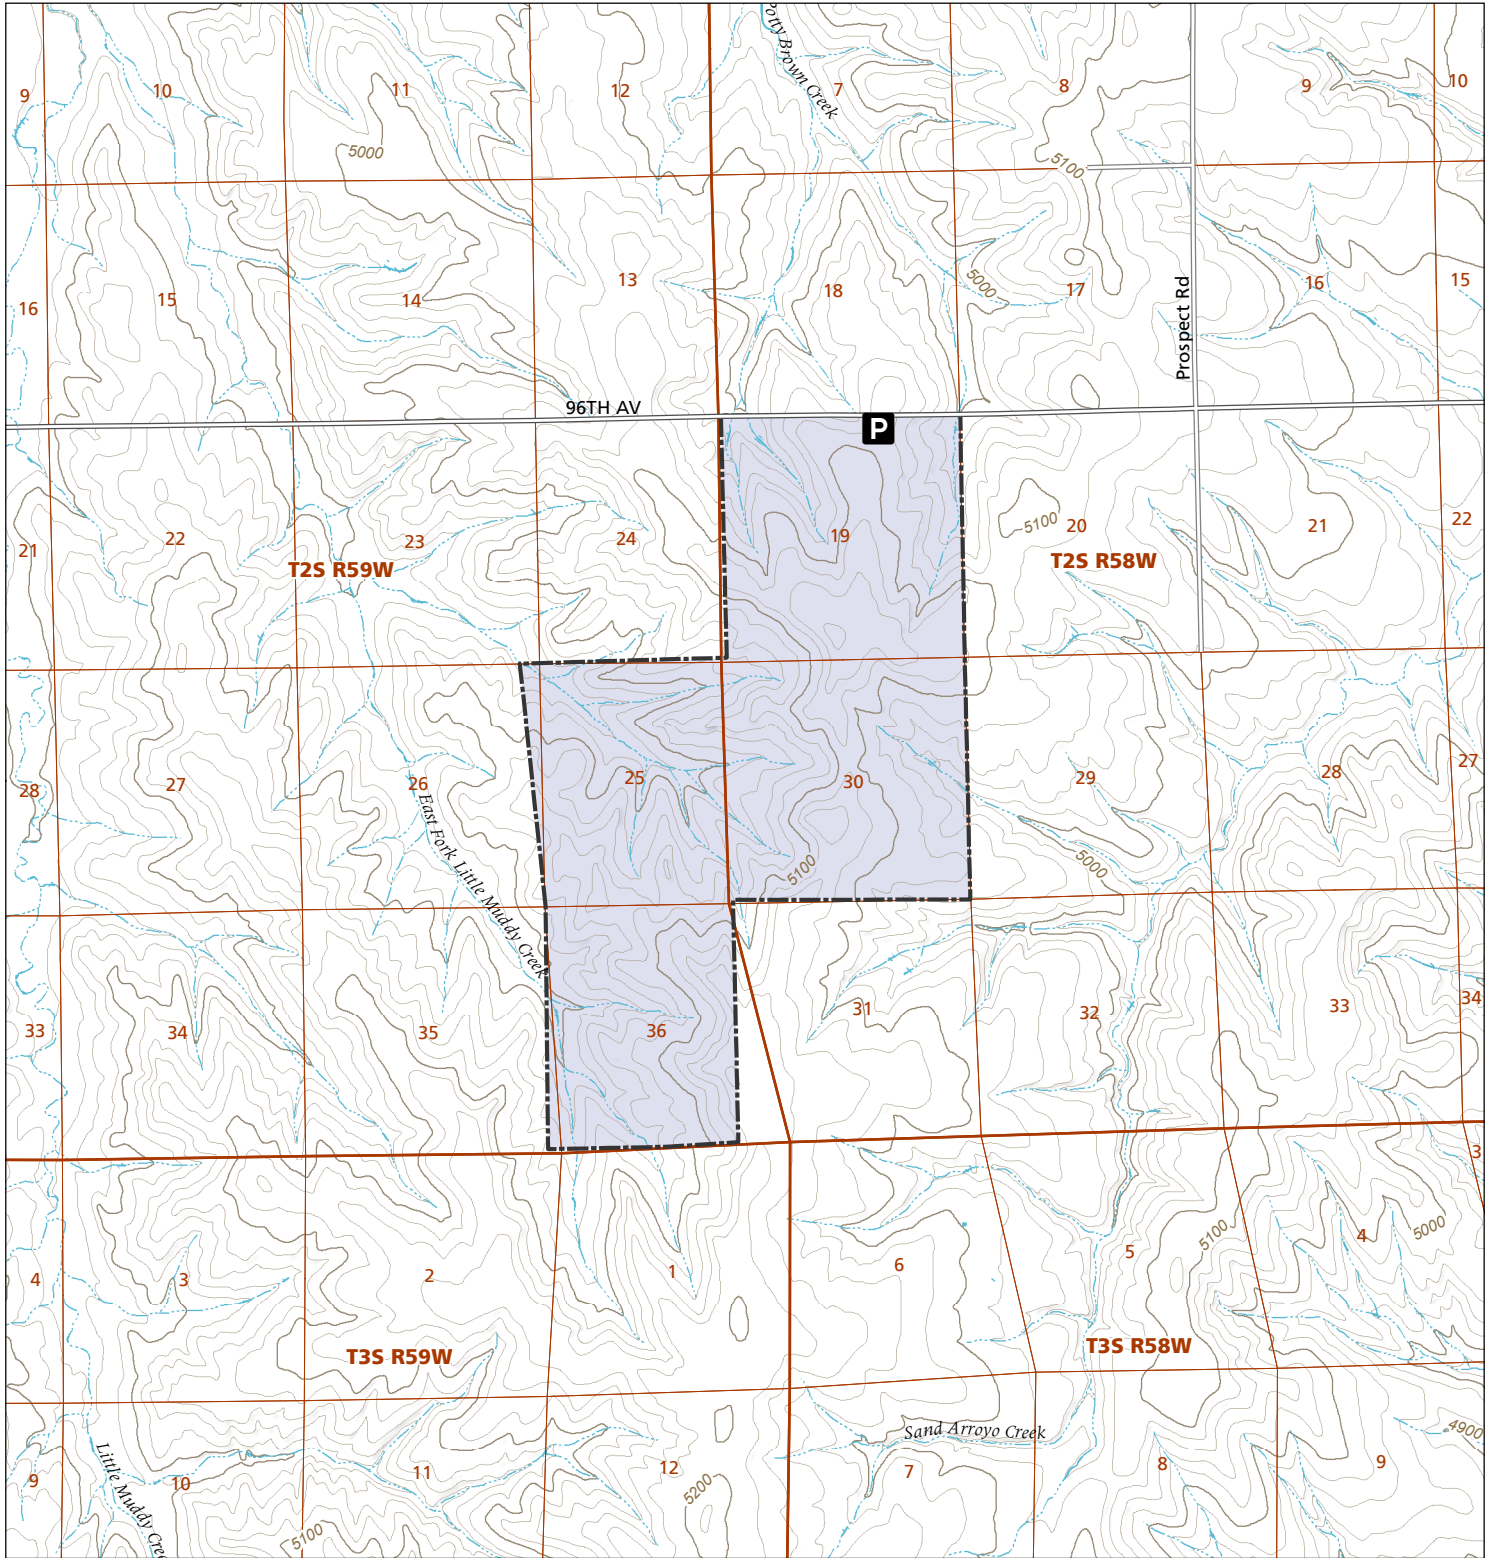

Little Muddy

STL Hunting and Fishing Access Program

Please see the current Colorado State Recreation Lands brochure for listing of land use regulations and access points for this property and other SLB parcels open for wildlife related recreation. Also refer to the CPW Fishing and Hunting information brochure for current hunting and fishing regulations.

Map Updated: 8/8/2023

-  STL Boundary
-  No Public Access
-  Parking