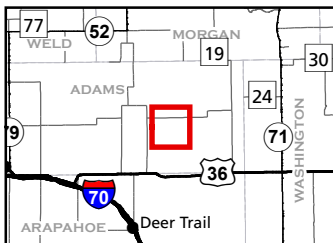

Little Muddy

STL Hunting and Fishing Access Program

Please see the current Colorado State Recreation Lands brochure for listing of land use regulations and access points for this property and other SLB parcels open for wildlife related recreation. Also refer to the CPW Fishing and Hunting information brochure for current hunting and fishing regulations.

Map Updated: 8/8/2023

-  STL Boundary
-  No Public Access
-  Parking