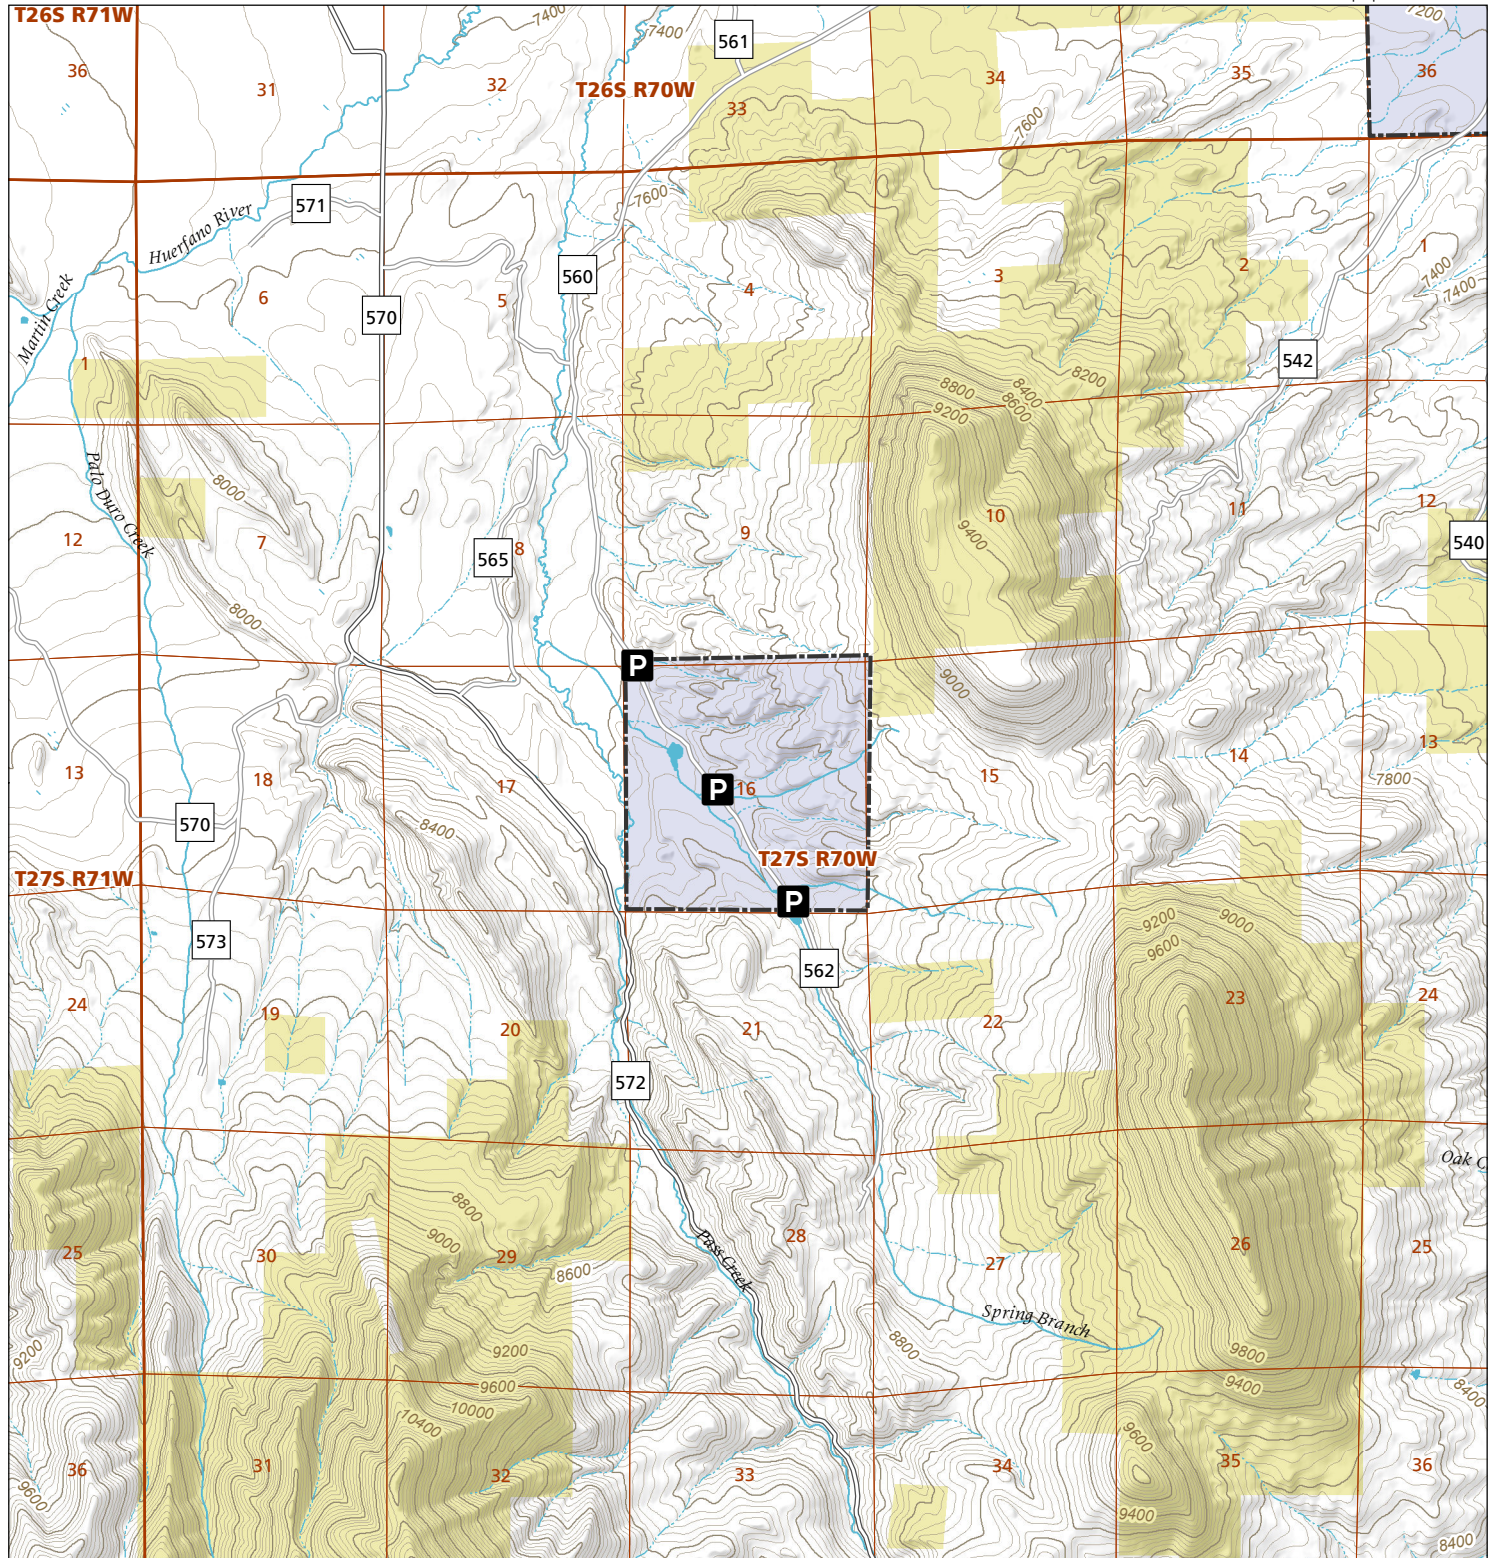

Little Sheep Mountain

STL Hunting and Fishing Access Program

Please see the current Colorado State Recreation Lands brochure for listing of land use regulations and access points for this property and other SLB parcels open for wildlife related recreation. Also refer to the CPW Fishing and Hunting information brochure for current hunting and fishing regulations.

Map Updated: 8/18/2023

-  STL Boundary
-  BLM
-  Parking
-  No Public Access