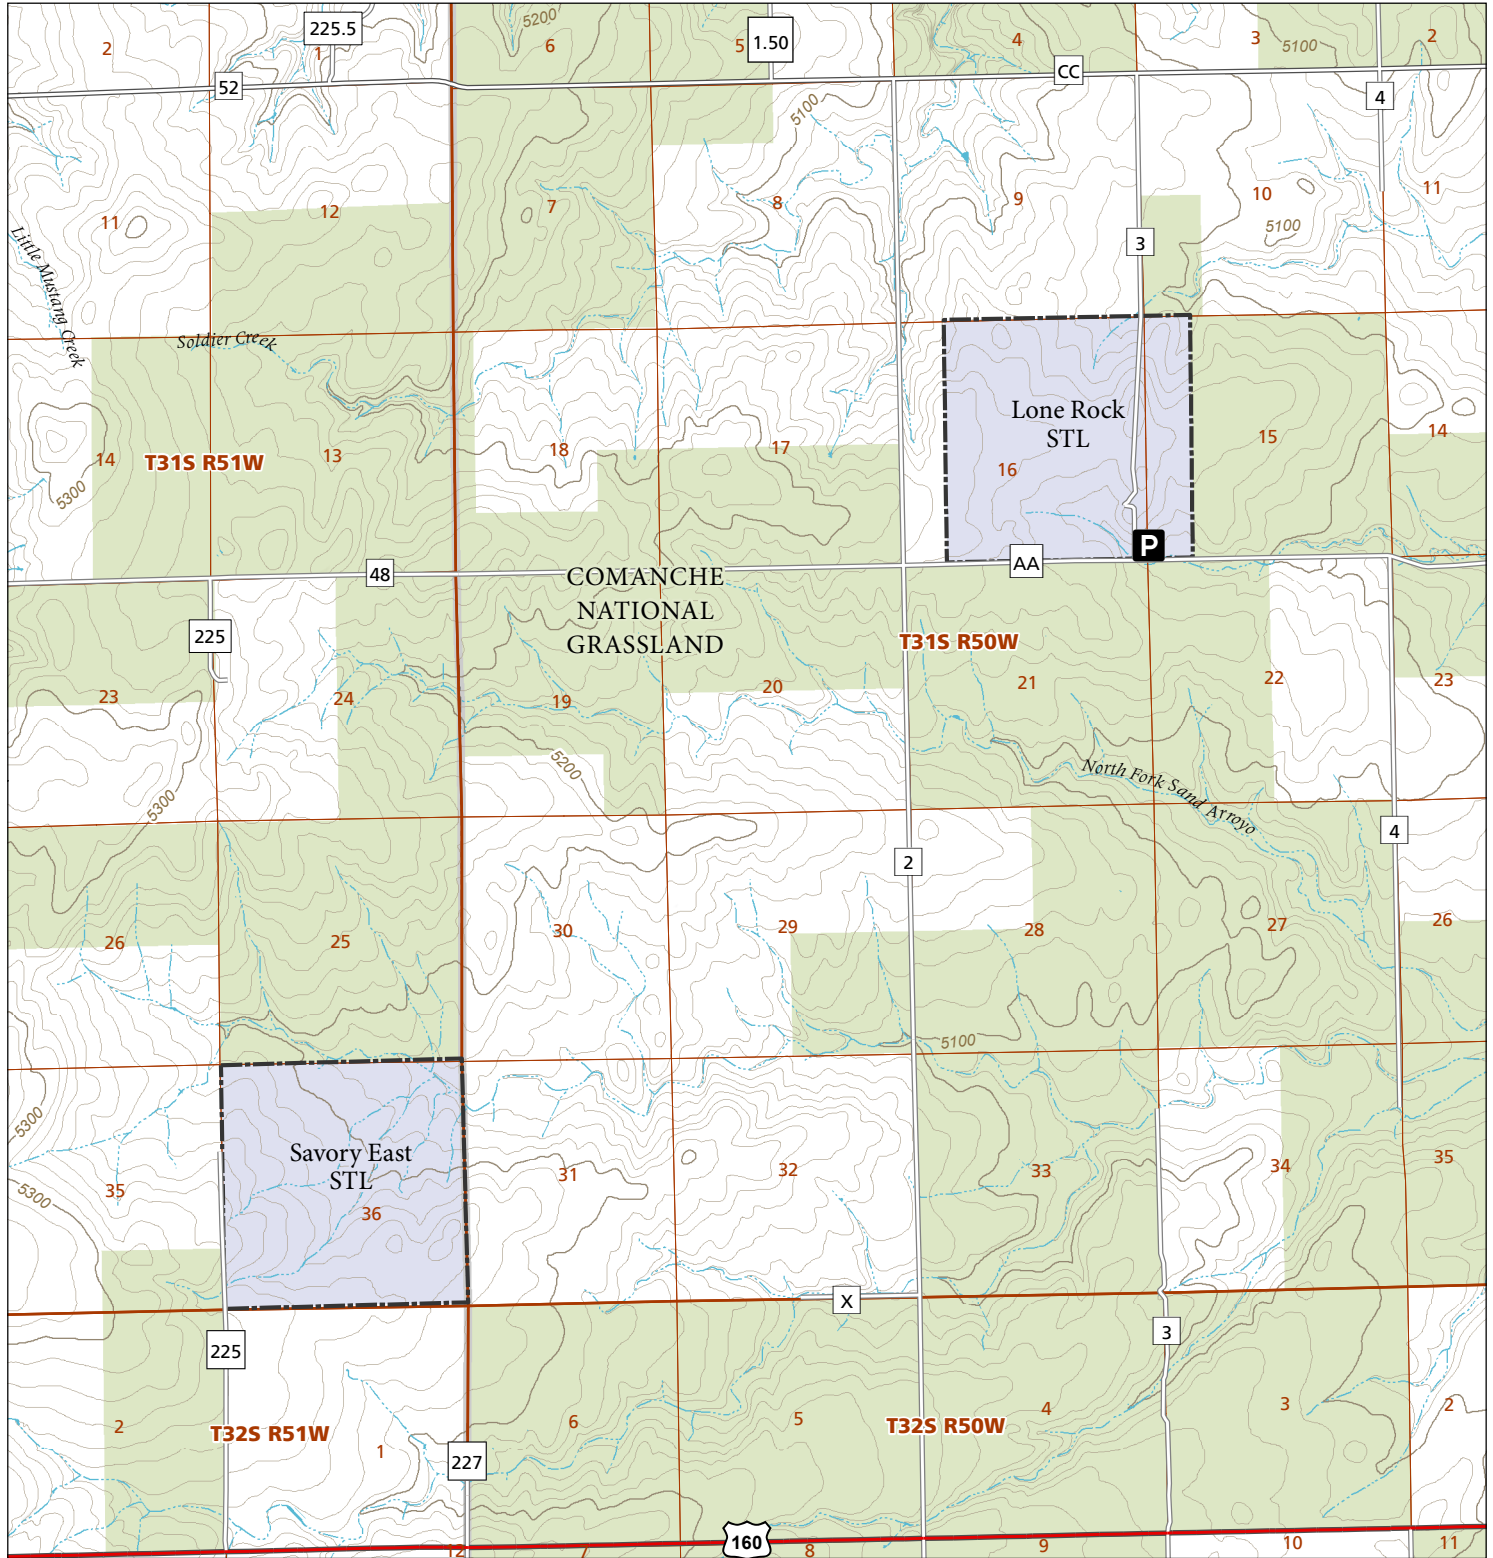

# Lone Rock & Savory East

## STL Hunting and Fishing Access Program

Please see the current Colorado State Recreation Lands brochure for listing of land use regulations and access points for this property and other SLB parcels open for wildlife related recreation. Also refer to the CPW Fishing and Hunting information brochure for current hunting and fishing regulations.

Map Updated: 8/25/2023

-  STL Boundary
-  US Forest Service
-  Parking
-  No Public Access