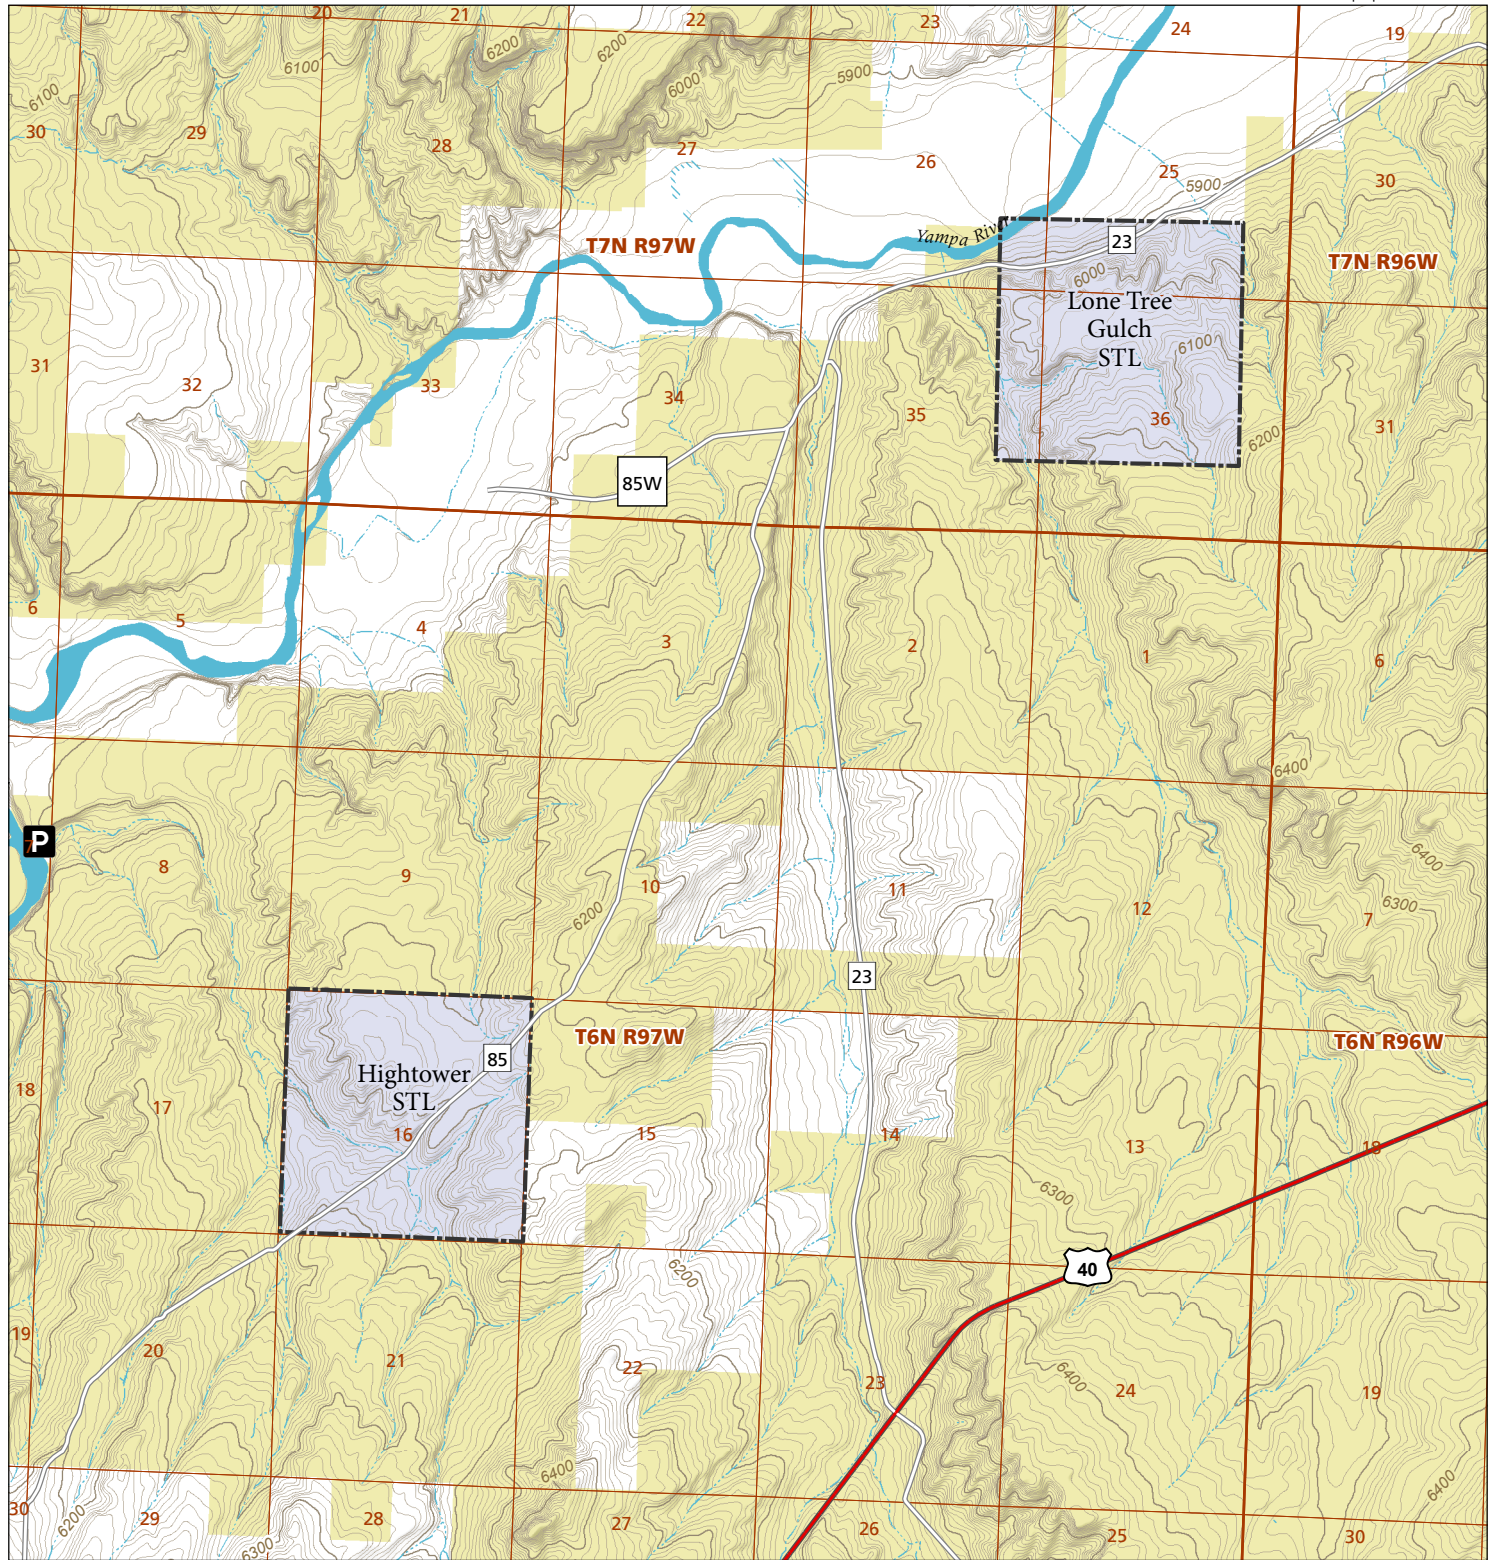

Hightower & Lone Tree Gulch

STL Hunting and Fishing Access Program

Please see the current Colorado State Recreation Lands brochure for listing of land use regulations and access points for this property and other SLB parcels open for wildlife related recreation. Also refer to the CPW Fishing and Hunting information brochure for current hunting and fishing regulations.

Map Updated: 9/15/2023

-  STL Boundary
-  BLM
-  No Public Access