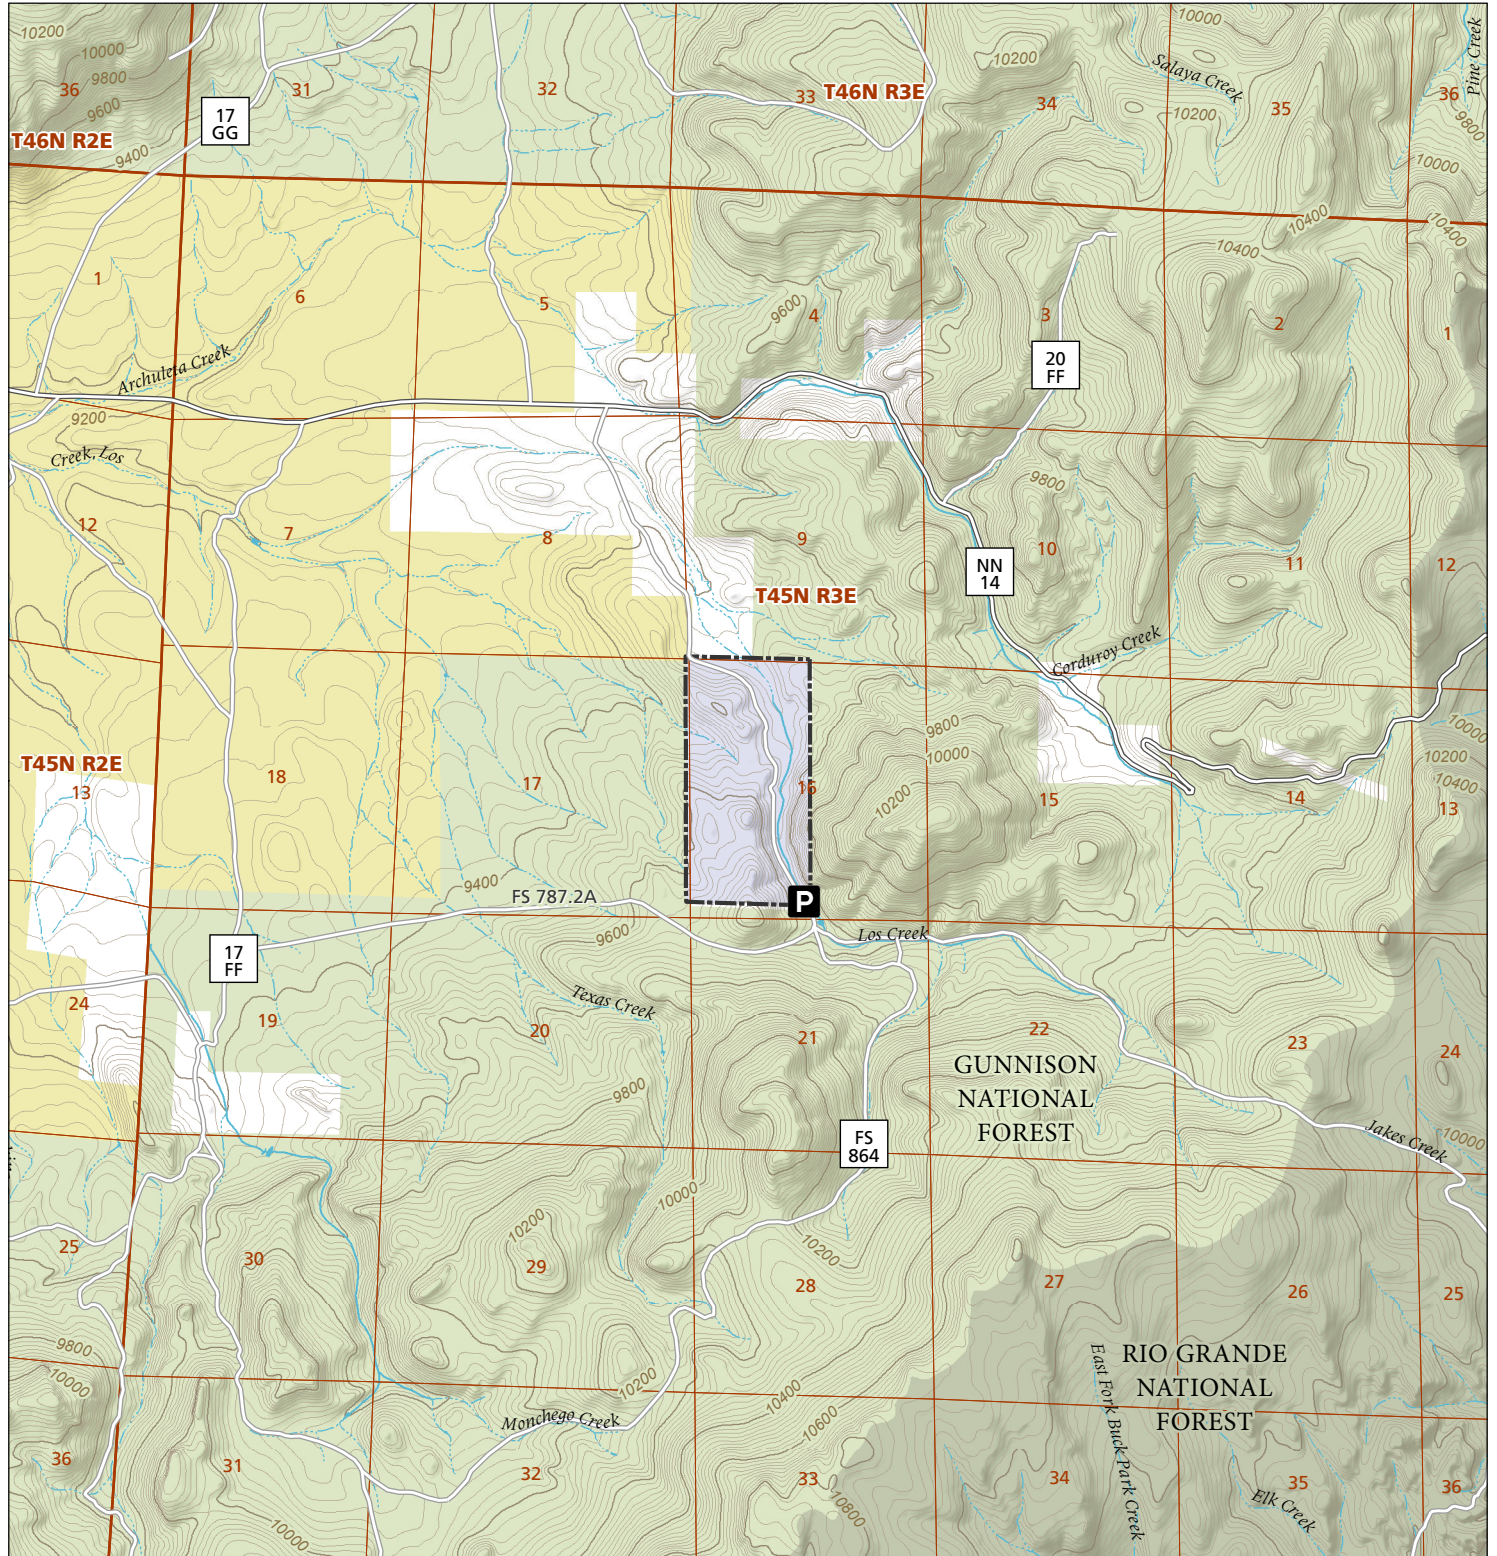

Los Creek

STL Hunting and Fishing Access Program

Please see the current Colorado State Recreation Lands brochure for listing of land use regulations and access points for this property and other SLB parcels open for wildlife related recreation. Also refer to the CPW Fishing and Hunting information brochure for current hunting and fishing regulations.

Map Updated: 8/9/2023

-  STL Boundary
-  Parking
-  BLM
-  Gunnison National Forest
-  Rio Grande National Forest
-  No Public Access