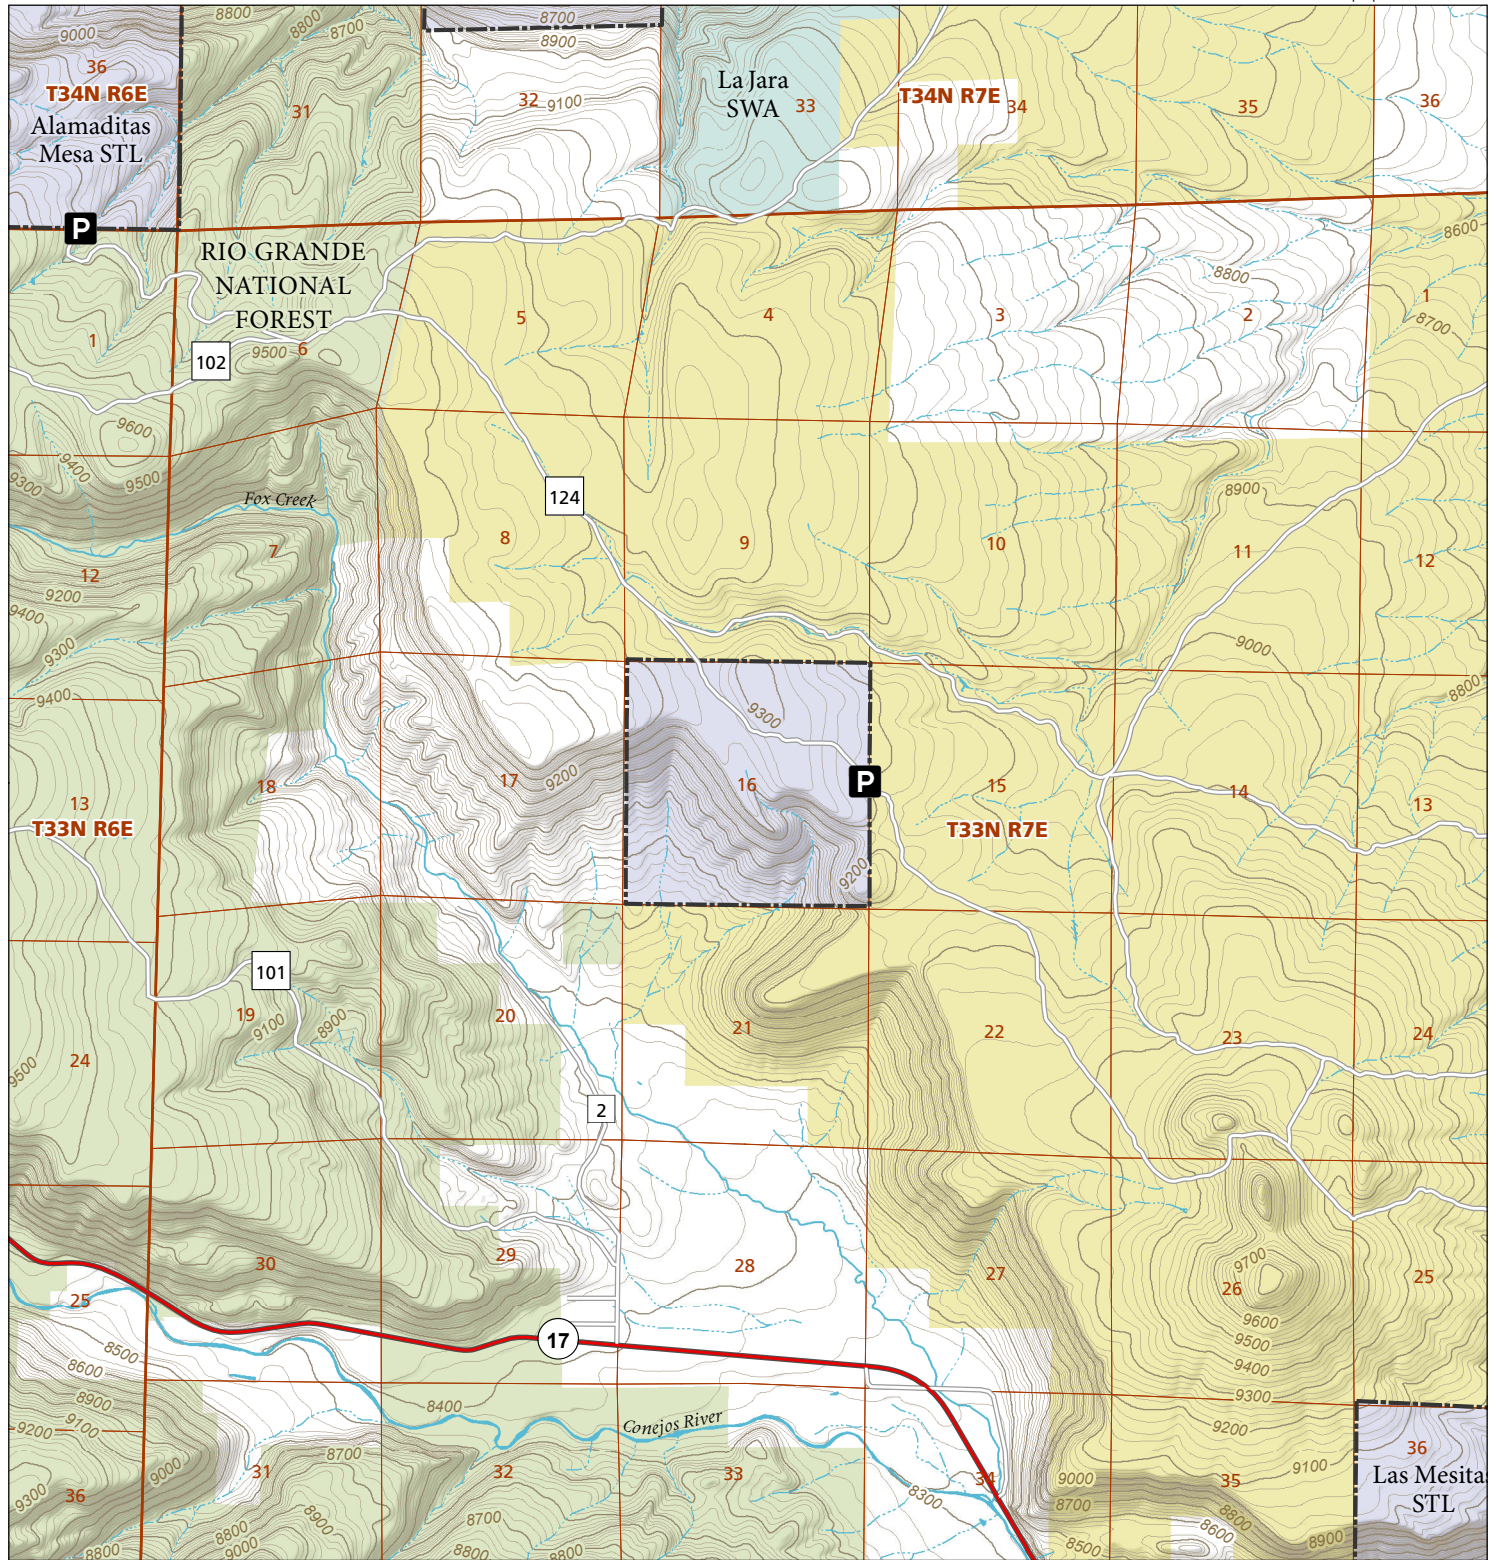

# Los Mogotes Peak

## STL Hunting and Fishing Access Program

Please see the current Colorado State Recreation Lands brochure for listing of land use regulations and access points for this property and other SLB parcels open for wildlife related recreation. Also refer to the CPW Fishing and Hunting information brochure for current hunting and fishing regulations.

Map Updated: 9/6/2023

-  STL Boundary
-  SWA
-  BLM
-  US Forest Service
-  No Public Access
-  Parking