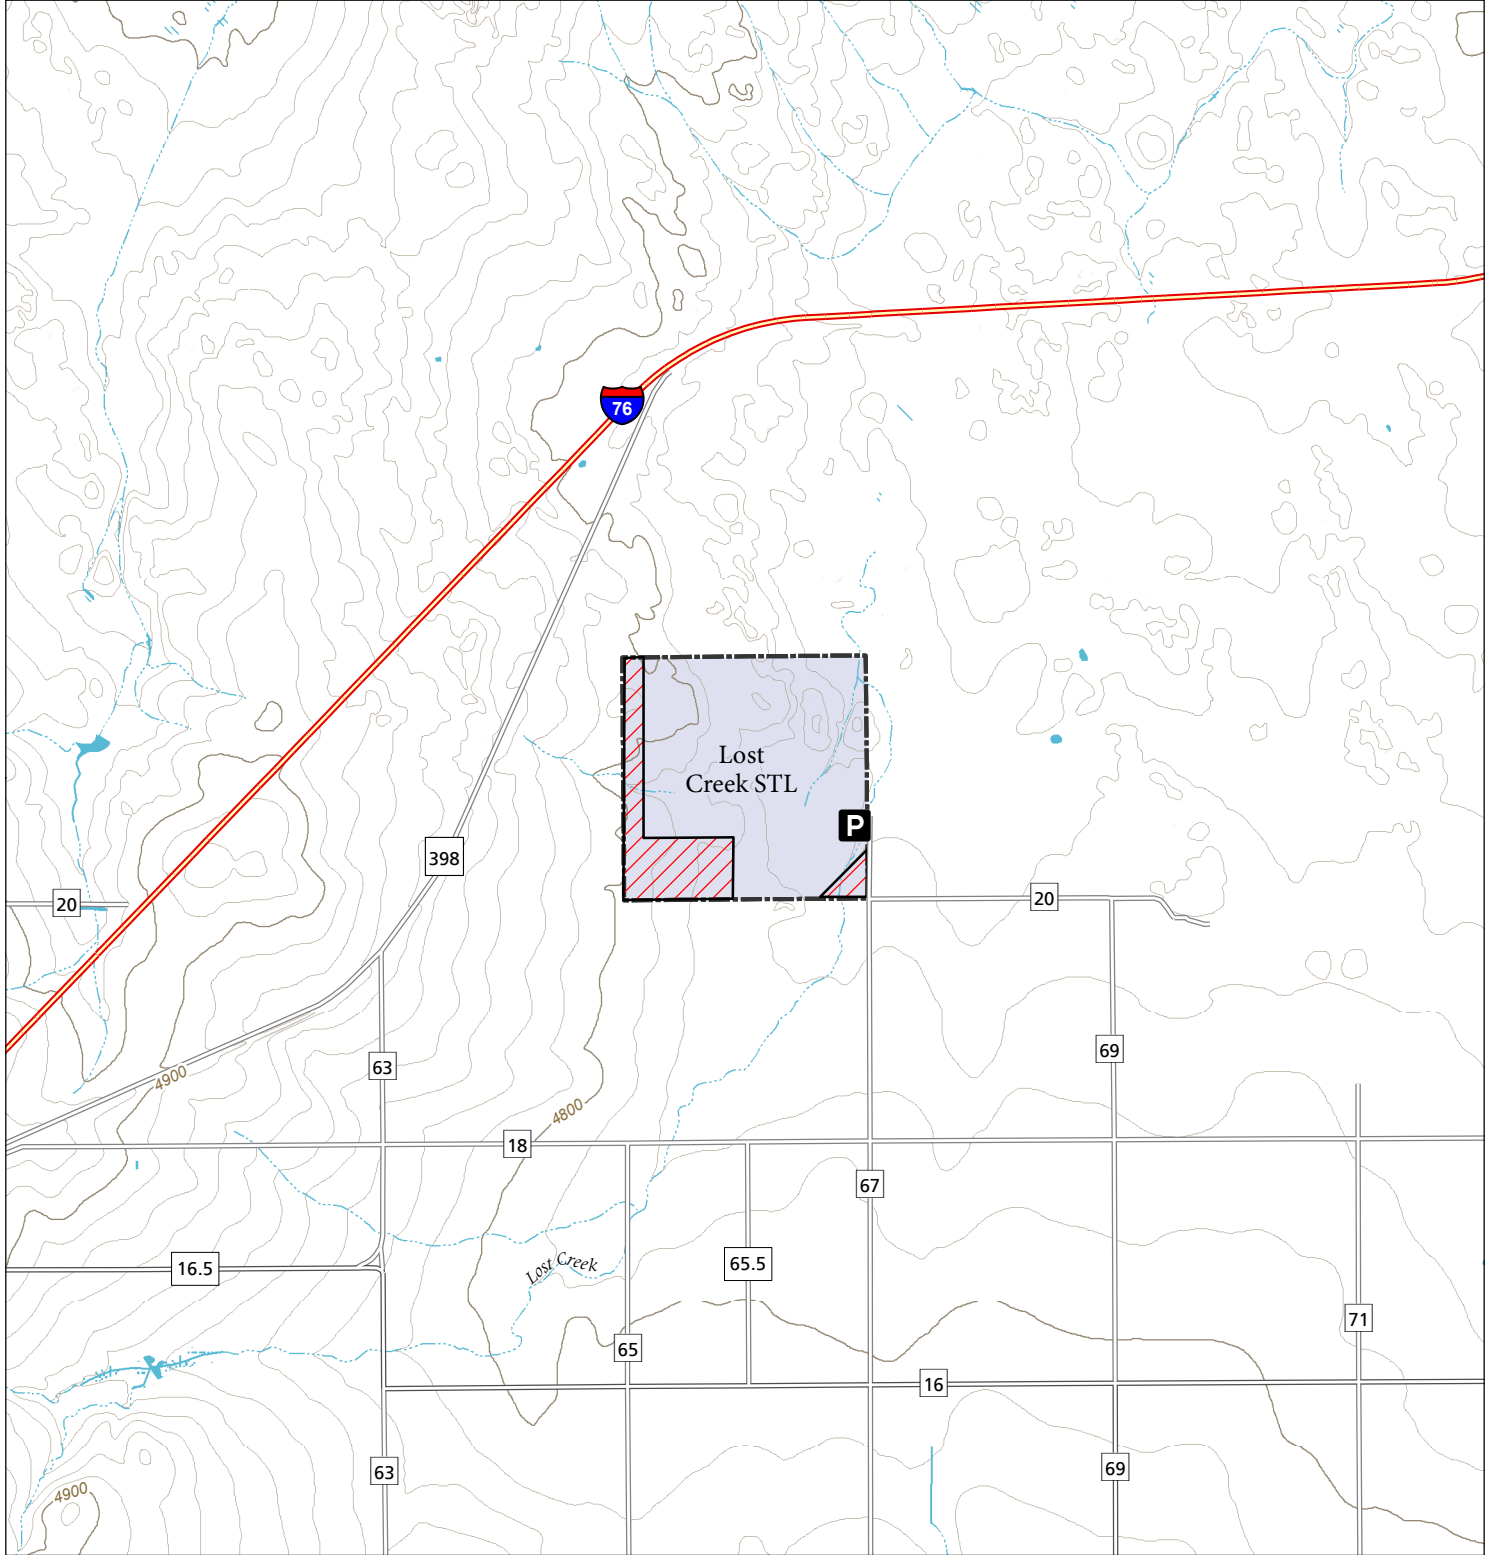

Lost Creek

STL Hunting and Fishing Access Program

Please see the current Colorado State Recreation Lands brochure for listing of land use regulations and access points for this property and other SLB parcels open for wildlife related recreation. Also refer to the CPW Fishing and Hunting information brochure for current hunting and fishing regulations.

Map Updated: 7/27/2023

-  STL Boundary
-  No Public Access
-  Safety Zone NO Hunting
-  Parking