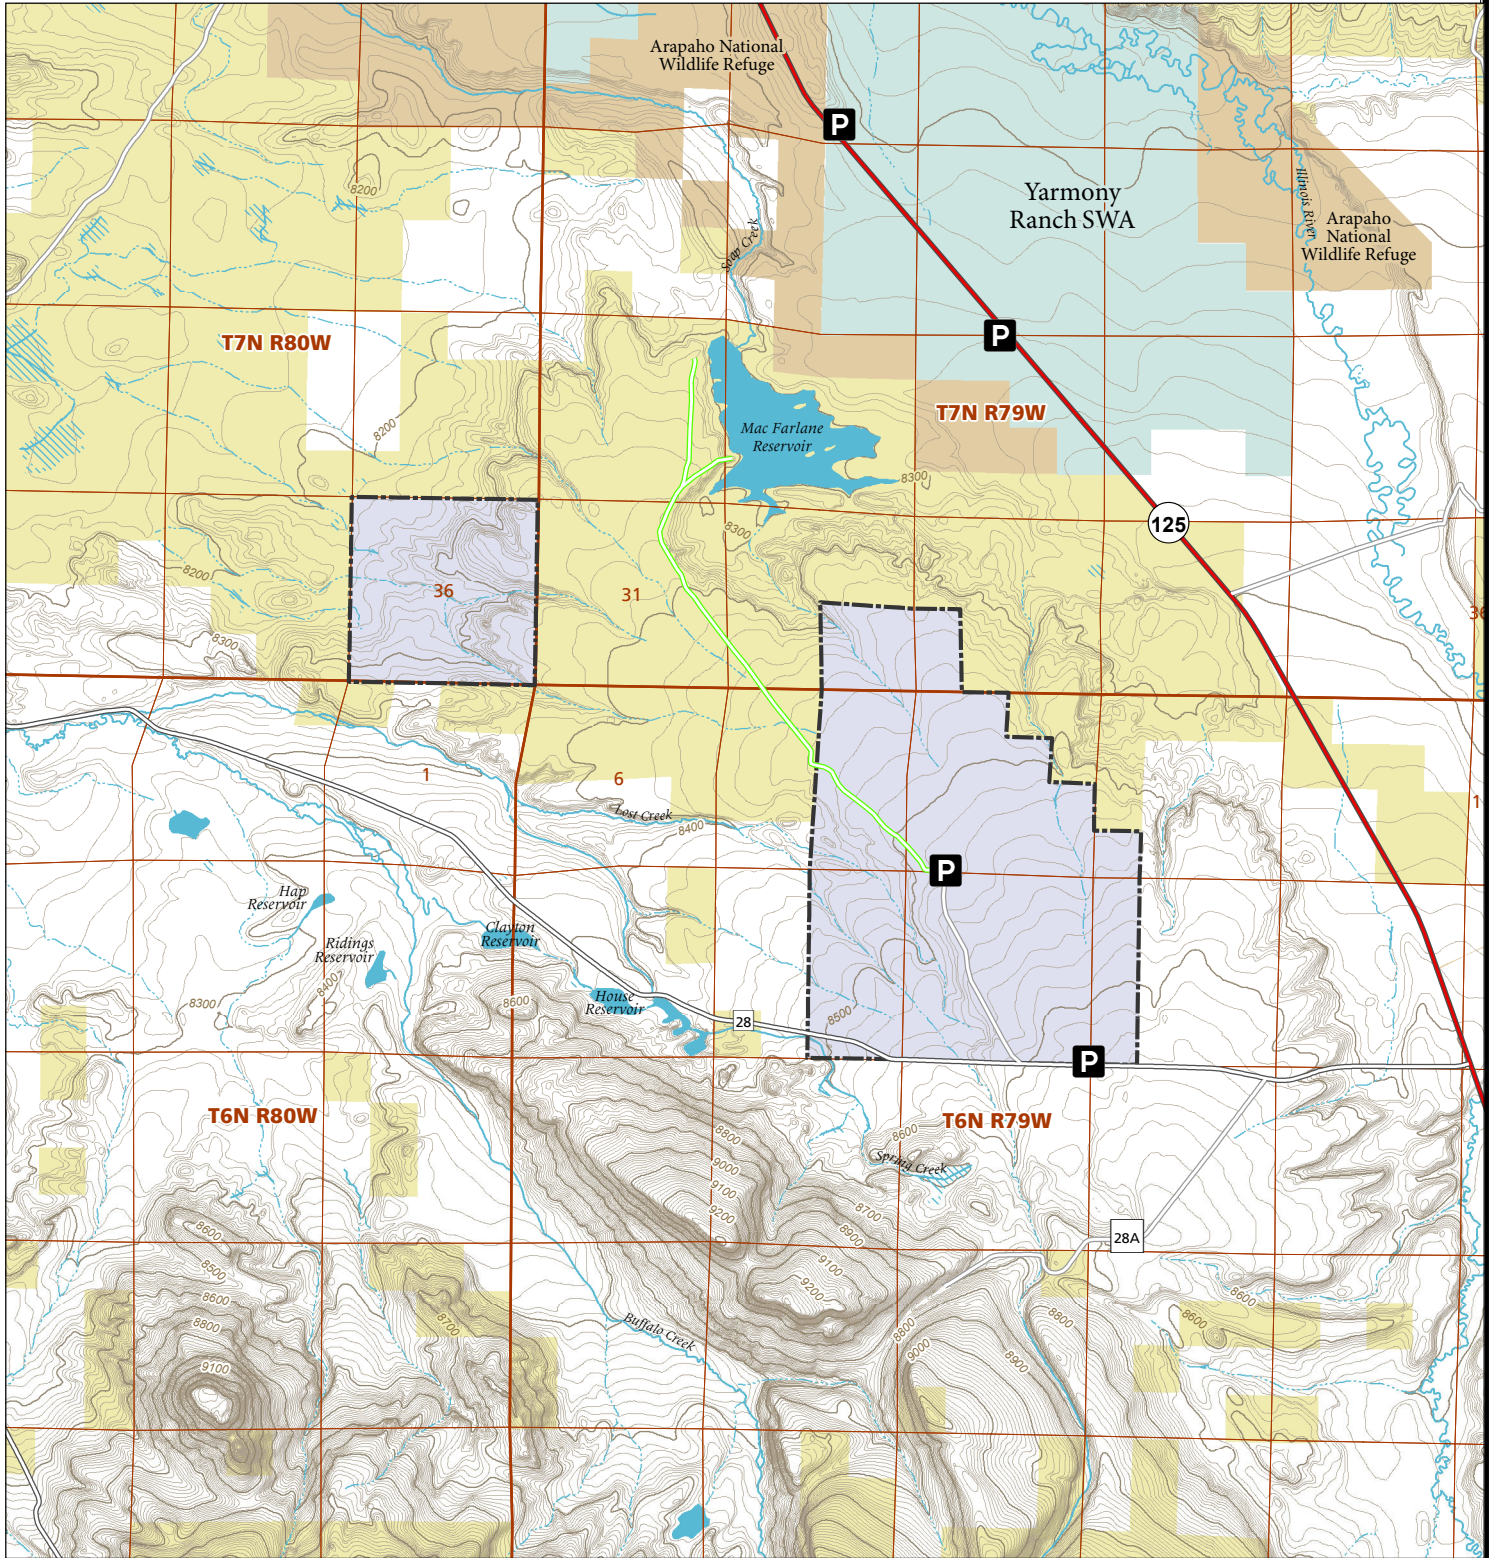

MacFarlane Reservoir

STL Hunting and Fishing Access Program

Please see the current Colorado State Recreation Lands brochure for listing of land use regulations and access points for this property and other SLB parcels open for wildlife related recreation. Also refer to the CPW Fishing and Hunting information brochure for current hunting and fishing regulations.

Map Updated: 8/17/2023

-  STL Boundary
-  Parking
-  Waterfowl and Small Game hunter access ONLY
-  SWA
-  NWR
-  BLM
-  No Public Access