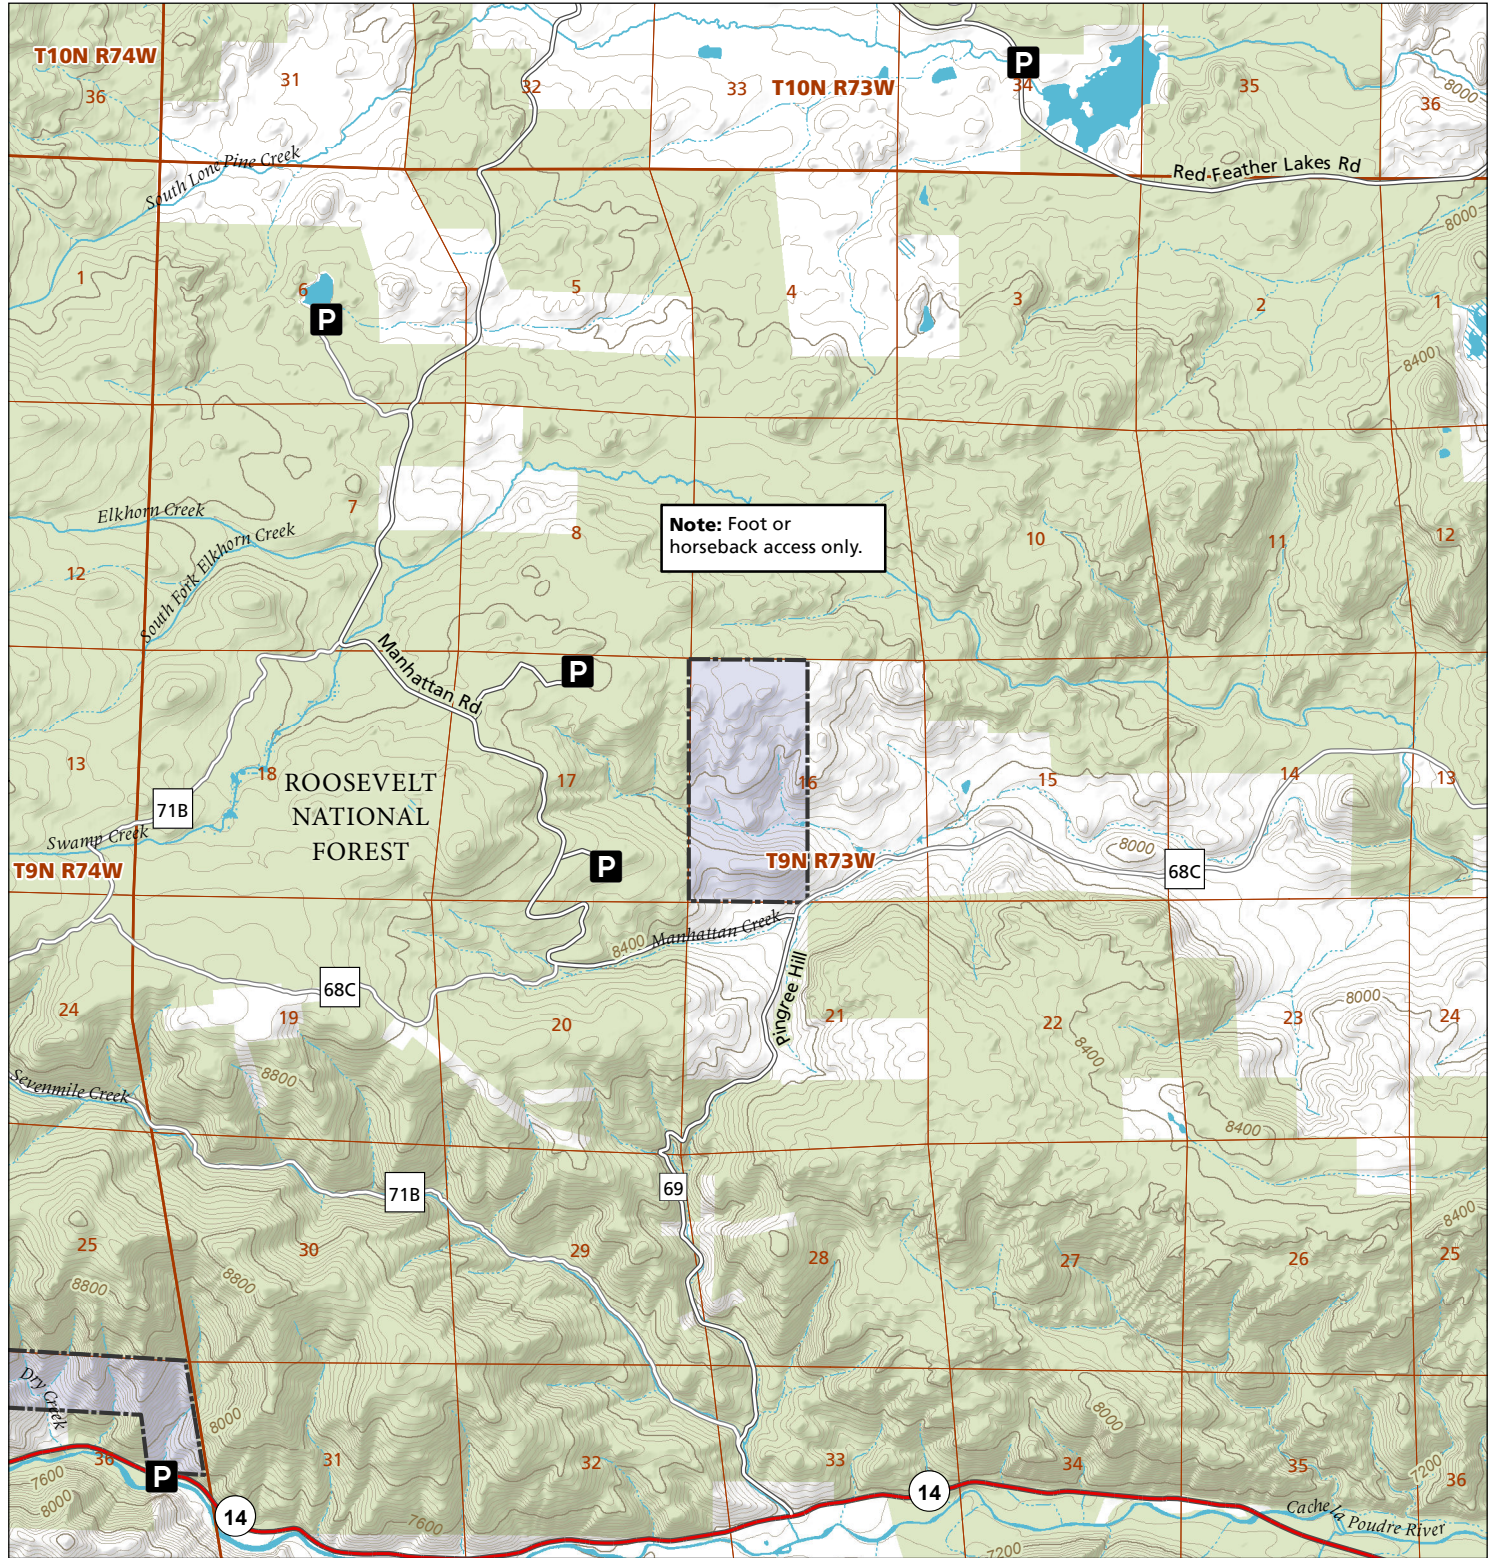

Manhattan Creek

STL Hunting and Fishing Access Program

Please see the current Colorado State Recreation Lands brochure for listing of land use regulations and access points for this property and other SLB parcels open for wildlife related recreation. Also refer to the CPW Fishing and Hunting information brochure for current hunting and fishing regulations.

Map Updated: 8/4/2023

Note: Foot or horseback access only.

-  STL Boundary
-  US Forest Service
-  Parking
-  No Public Access