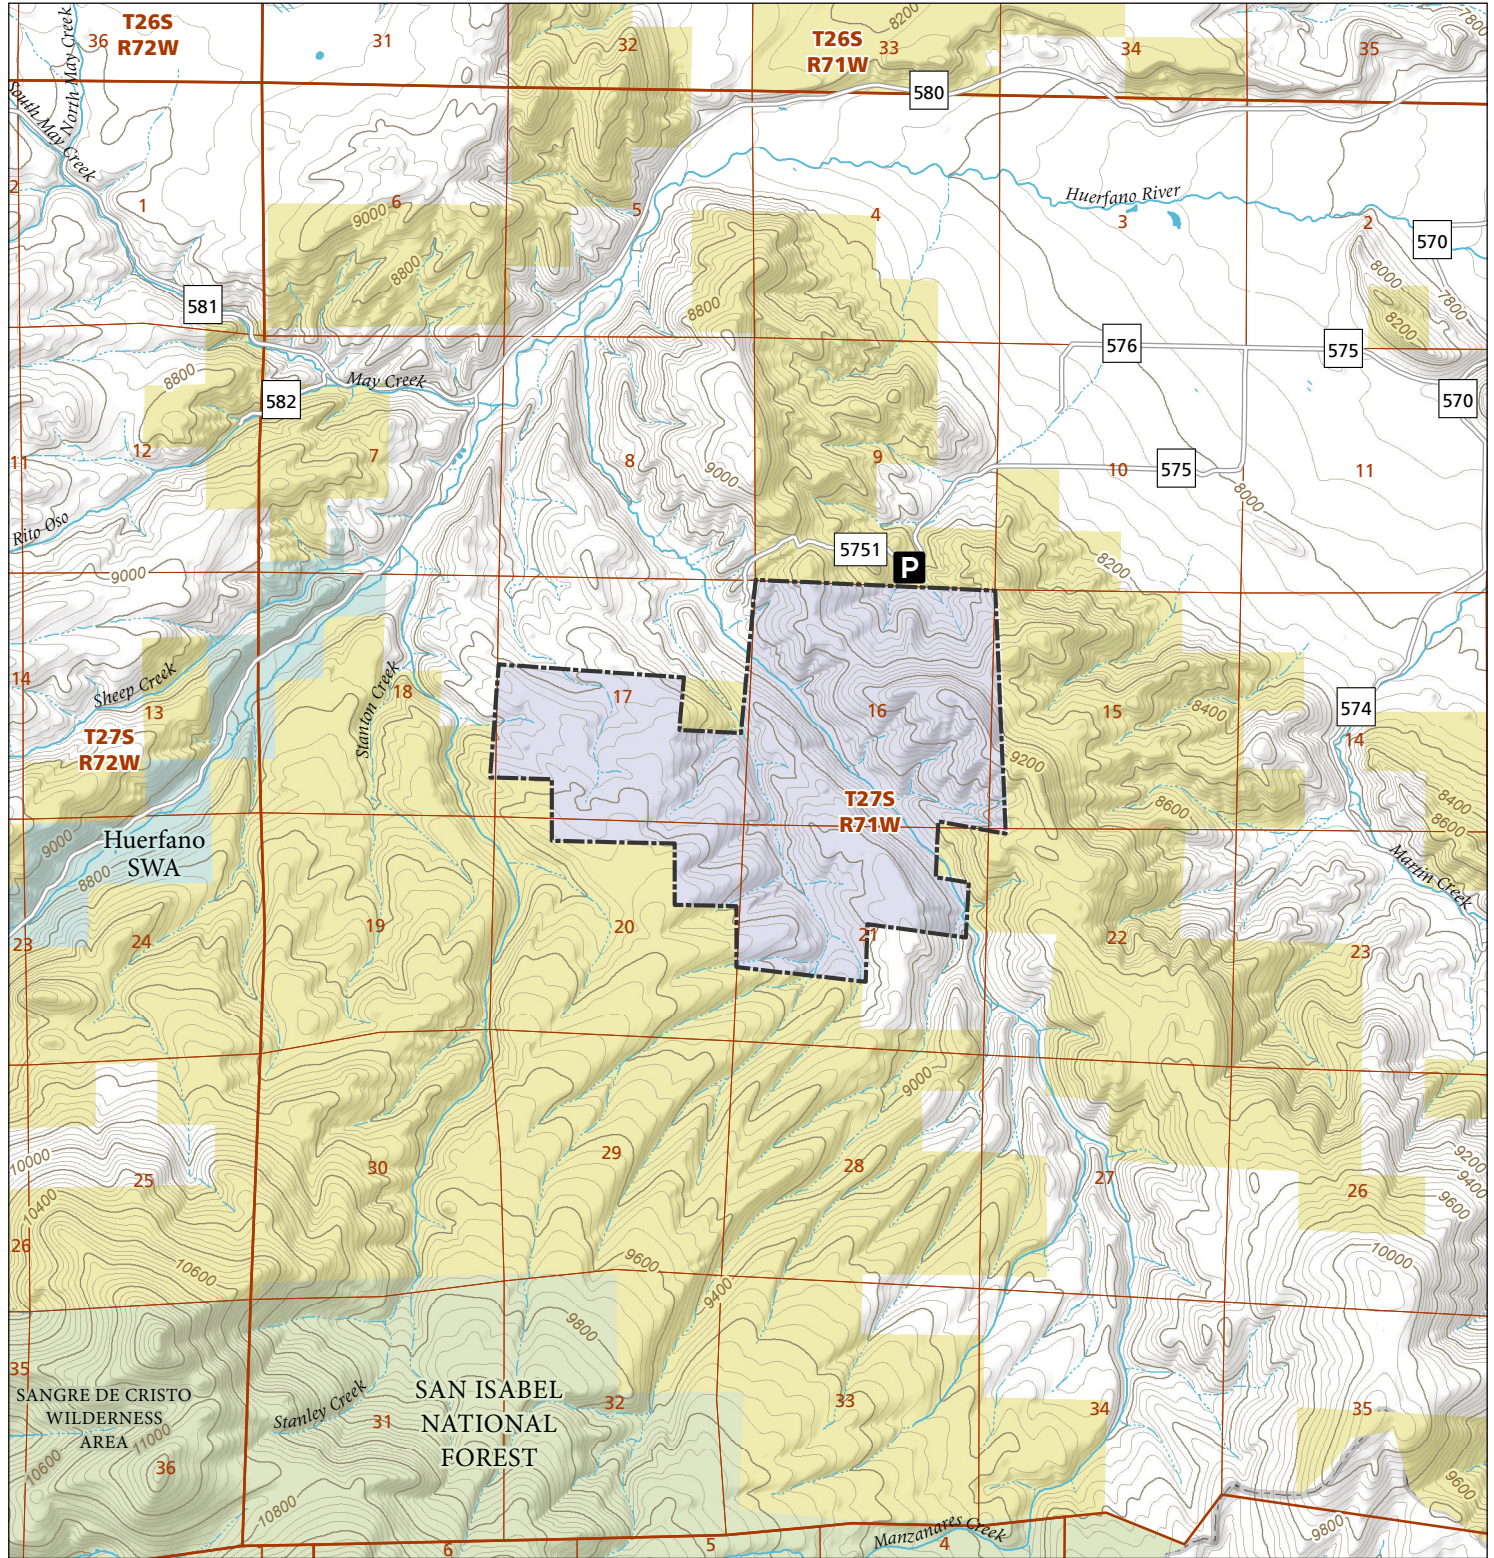

# Manzanares Creek

## STL Hunting and Fishing Access Program

Please see the current Colorado State Recreation Lands brochure for listing of land use regulations and access points for this property and other SLB parcels open for wildlife related recreation. Also refer to the CPW Fishing and Hunting information brochure for current hunting and fishing regulations.

Map Updated: 8/21/2023

-  STL Boundary
-  Parking
-  SWA
-  BLM
-  US Forest Service
-  No Public Access