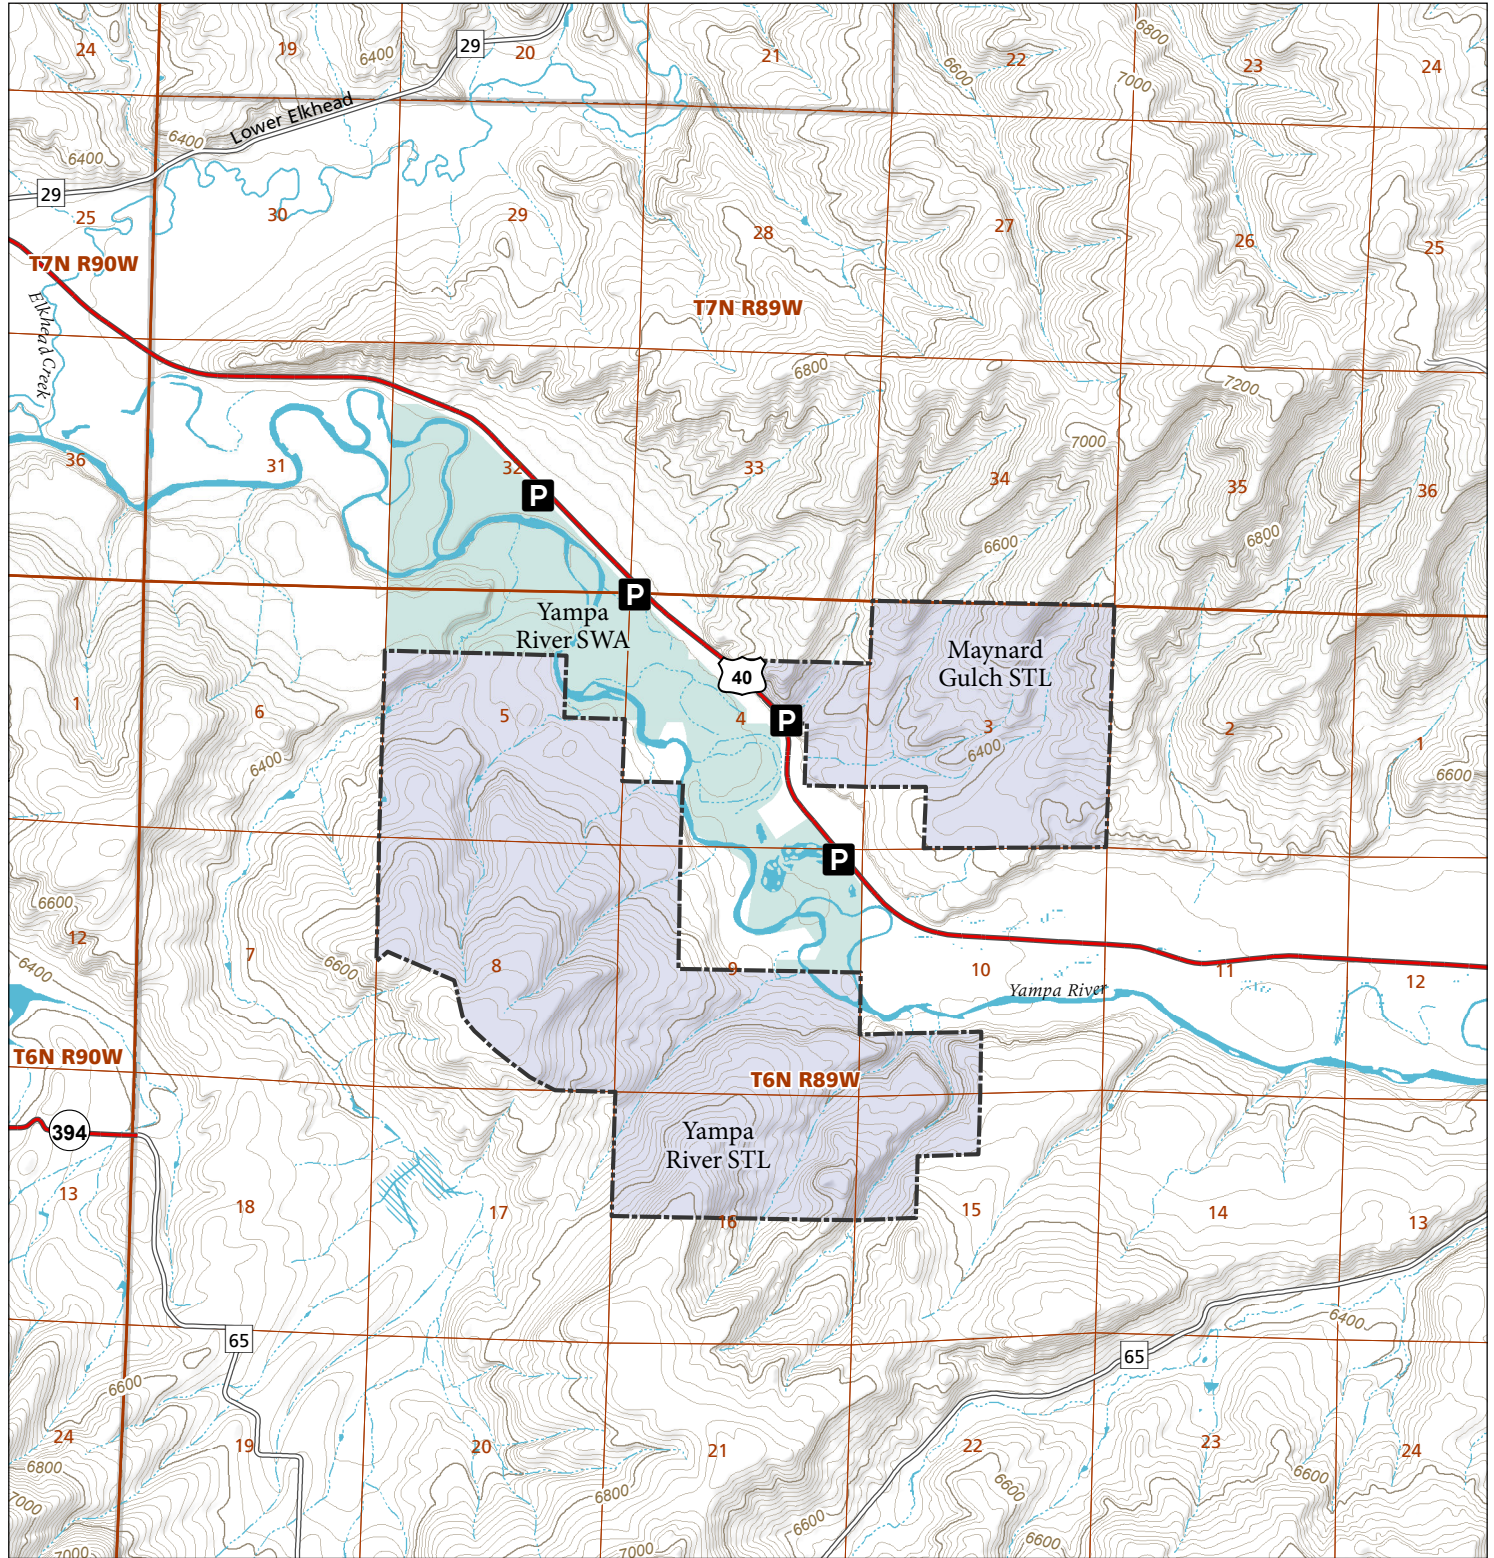

# Yampa River & Maynard Gulch

## STL Hunting and Fishing Access Program

Please see the current Colorado State Recreation Lands brochure for listing of land use regulations and access points for this property and other SLB parcels open for wildlife related recreation. Also refer to the CPW Fishing and Hunting information brochure for current hunting and fishing regulations.

Map Updated: 8/16/2023

-  STL Boundary
-  SWA
-  Parking
-  No Public Access