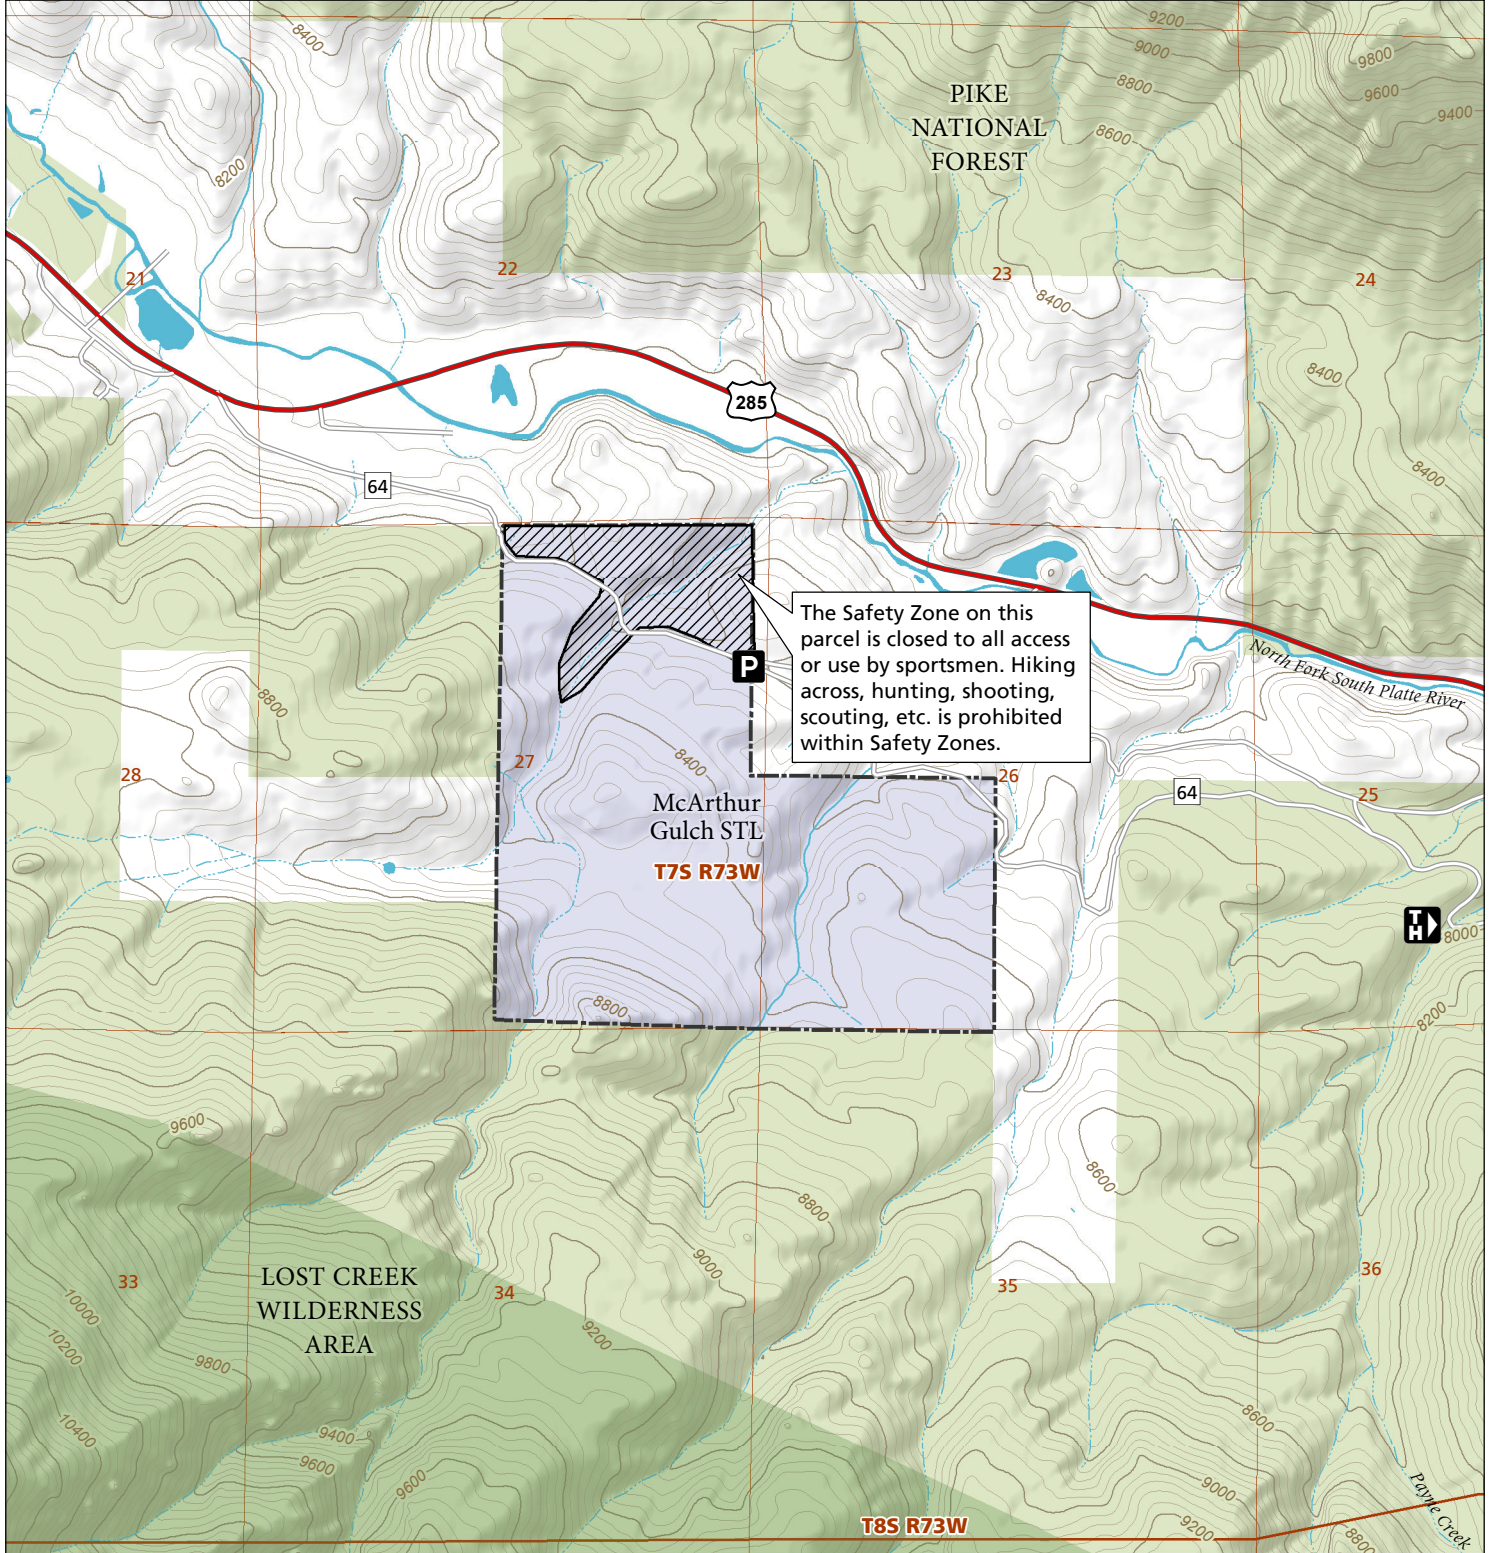

McArthur Gulch

STL Public Access Program

Please see the current Colorado State Recreation Lands brochure for listing of land use regulations and access points for this property and other SLB parcels open for wildlife related recreation. Also refer to the CPW Fishing and Hunting information brochure for current hunting and fishing regulations.

Map Updated: 4/17/2015

The Safety Zone on this parcel is closed to all access or use by sportsmen. Hiking across, hunting, shooting, scouting, etc. is prohibited within Safety Zones.

-  STL Boundary
-  Safety Zone
-  Parking
-  USFS Trailhead
-  US Forest Service
-  No Public Access