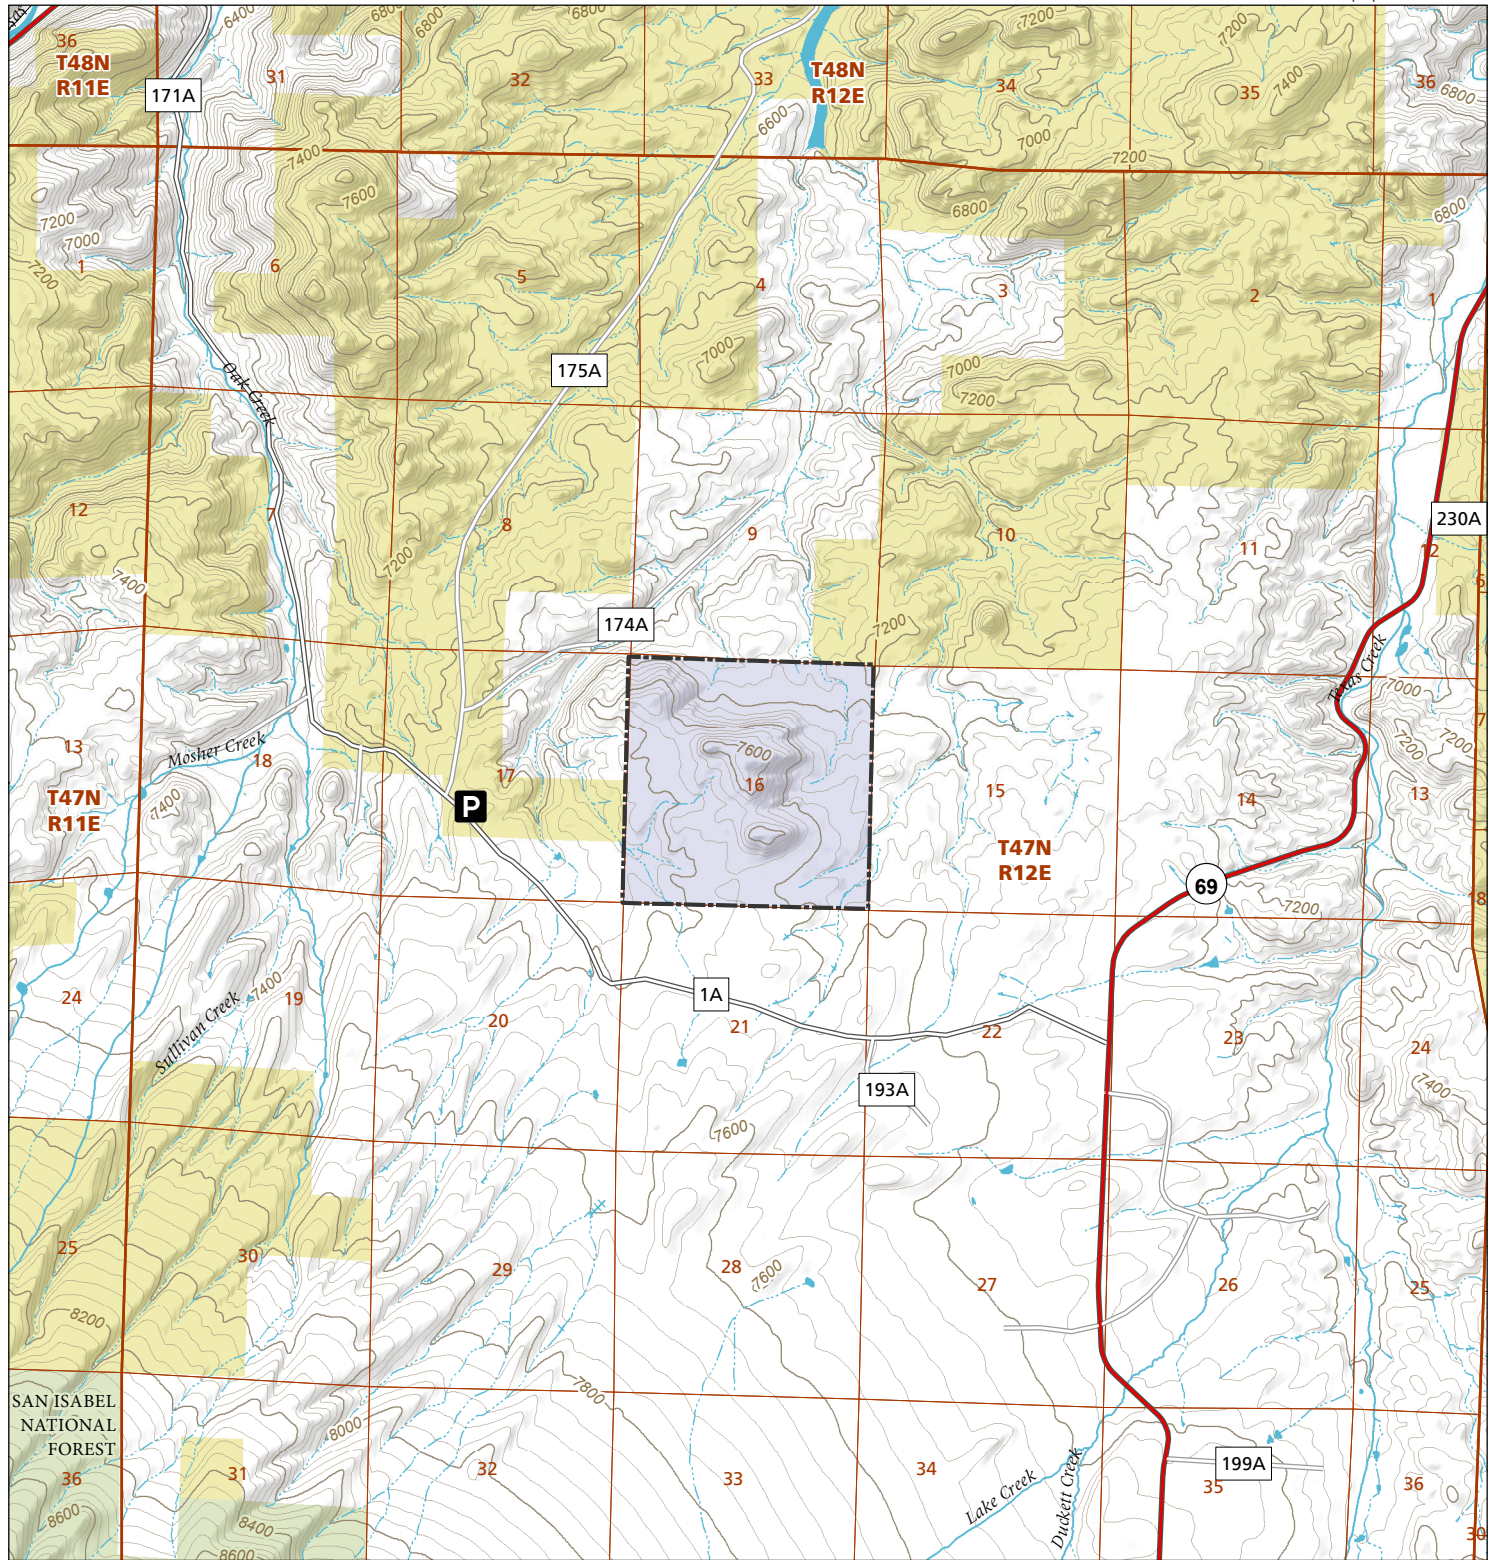

# McCoy Gulch

## STL Hunting and Fishing Access Program

Please see the current Colorado State Recreation Lands brochure for listing of land use regulations and access points for this property and other SLB parcels open for wildlife related recreation. Also refer to the CPW Fishing and Hunting information brochure for current hunting and fishing regulations.

Map Updated: 8/31/2023

-  STL Boundary
-  BLM
-  Parking
-  US Forest Service
-  No Public Access