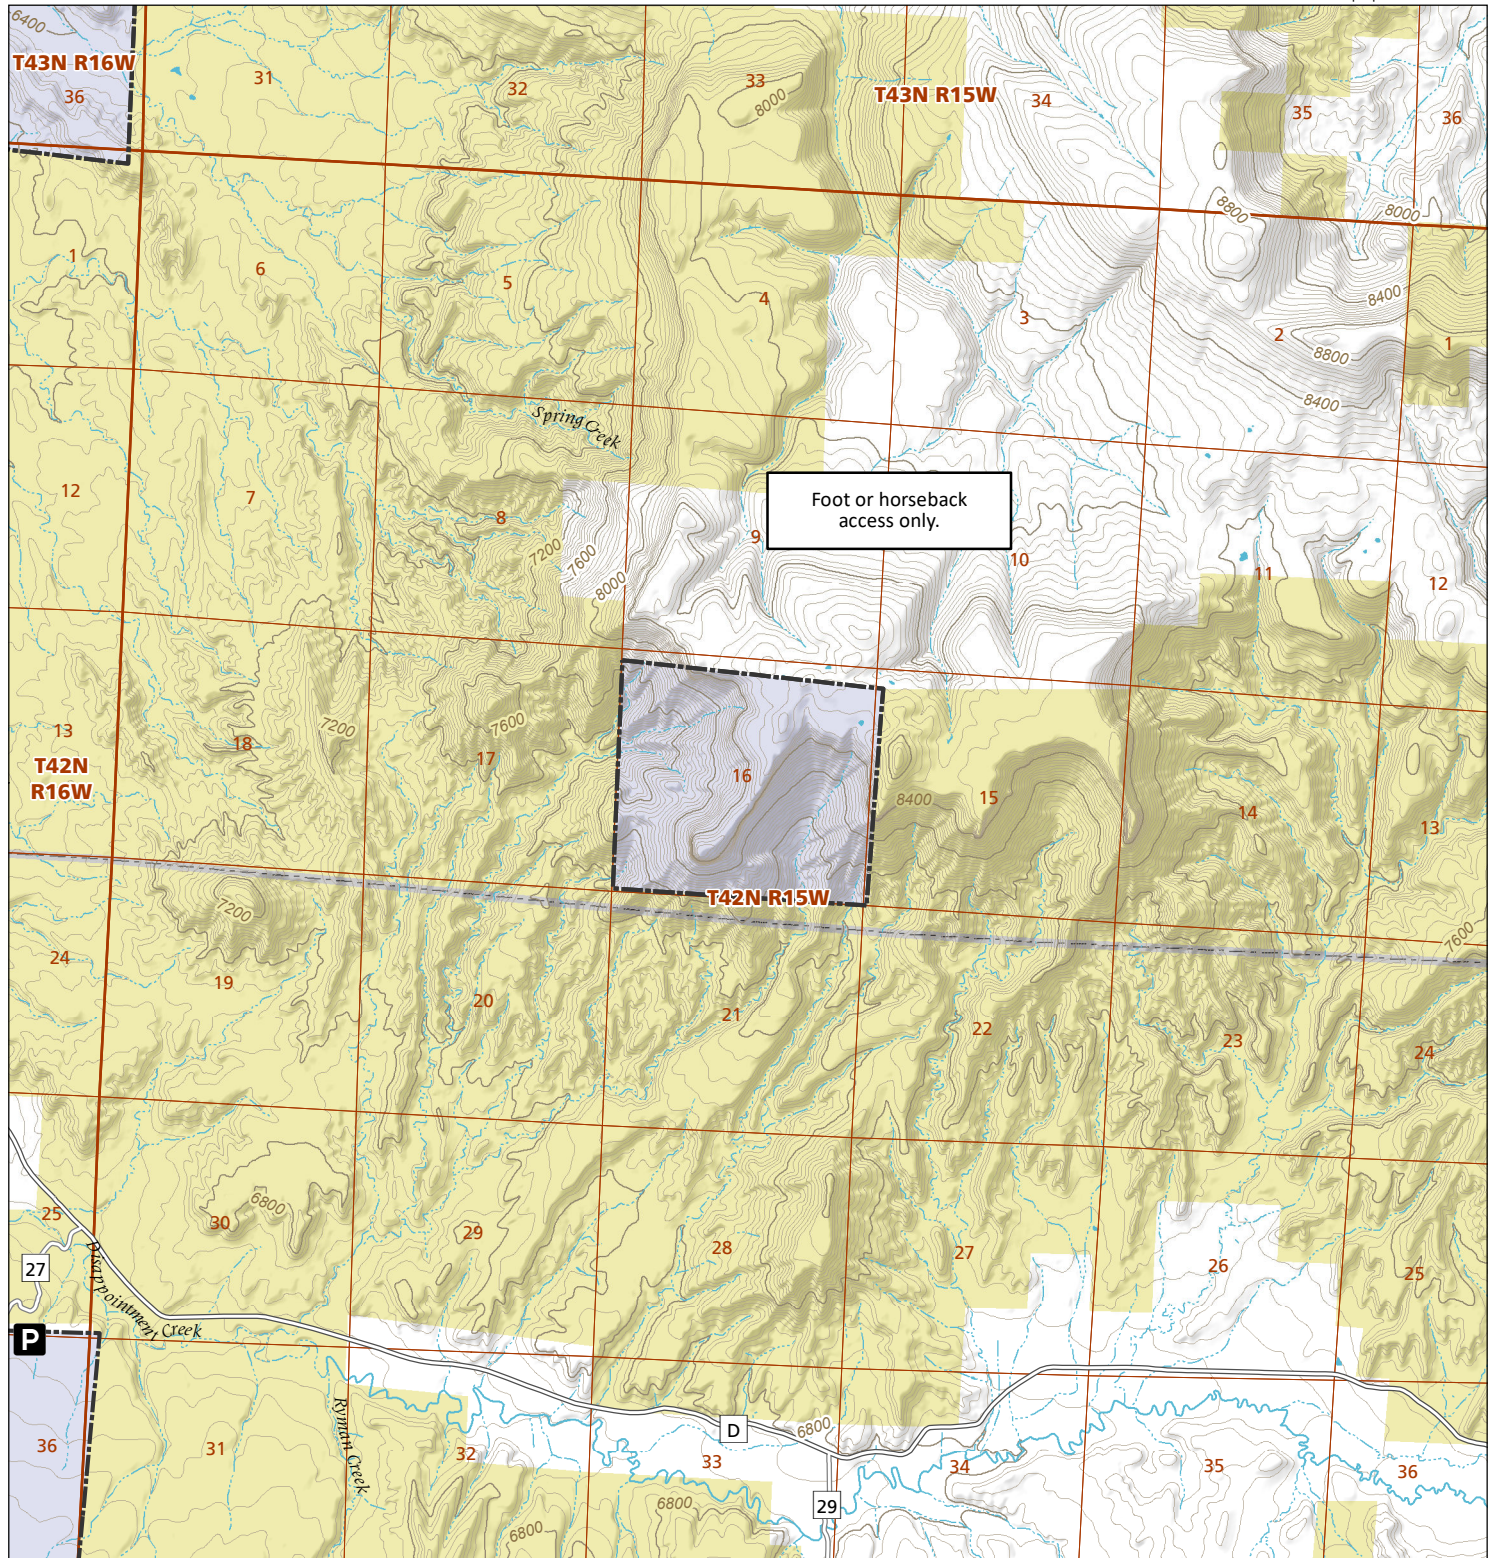

McKenna Peak

STL Hunting and Fishing Access Program

Please see the current Colorado State Recreation Lands brochure for listing of land use regulations and access points for this property and other SLB parcels open for wildlife related recreation. Also refer to the CPW Fishing and Hunting information brochure for current hunting and fishing regulations.

Map Updated: 8/10/2023

-  STL Boundary
-  BLM
-  US Forest Service
-  No Public Access