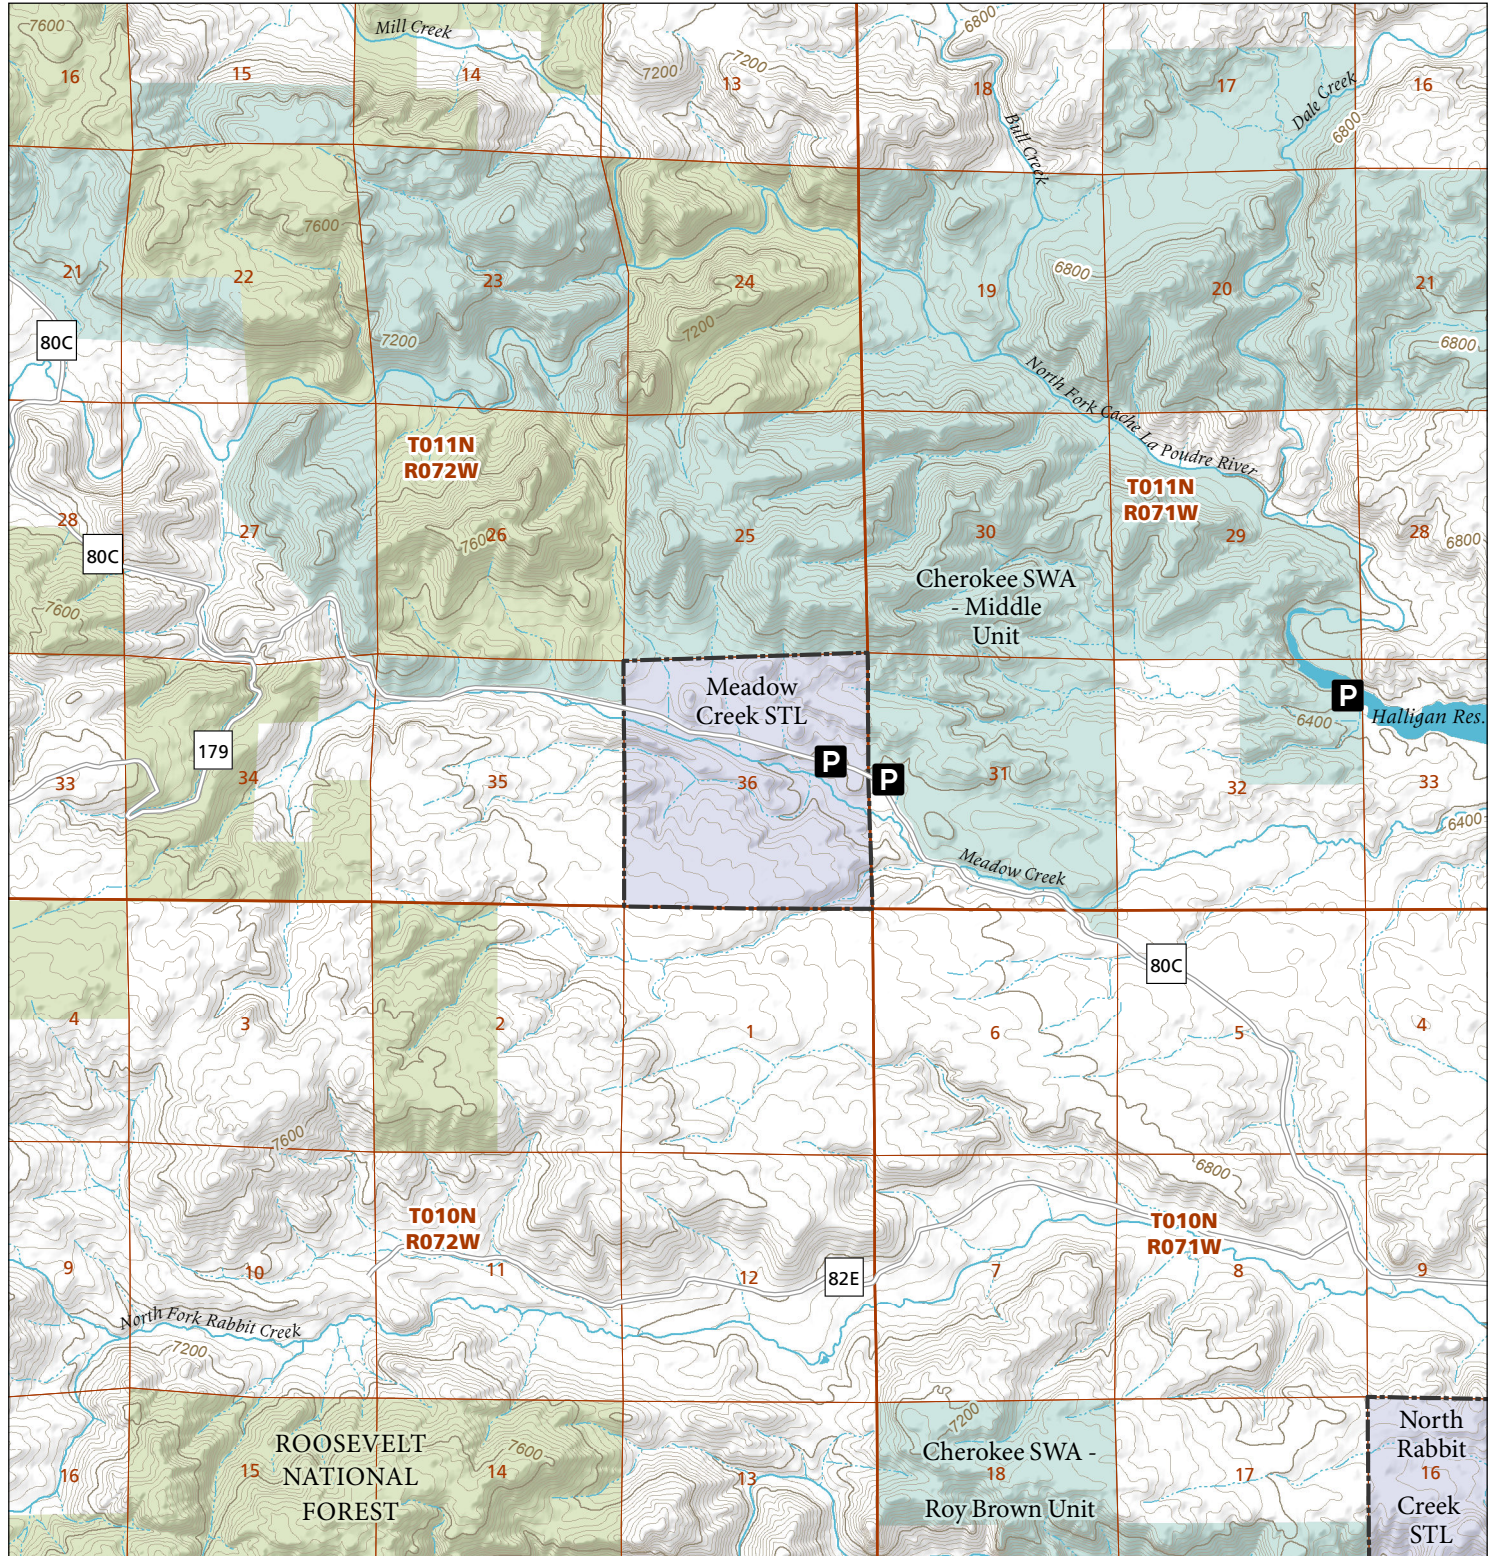

Meadow Creek

STL Hunting and Fishing Access Program

Please see the current Colorado State Recreation Lands brochure for listing of land use regulations and access points for this property and other SLB parcels open for wildlife related recreation. Also refer to the CPW Fishing and Hunting information brochure for current hunting and fishing regulations.

Map Updated: 8/4/2023

-  STL Boundary
-  Parking
-  SWA
-  US Forest Service
-  No Public Access